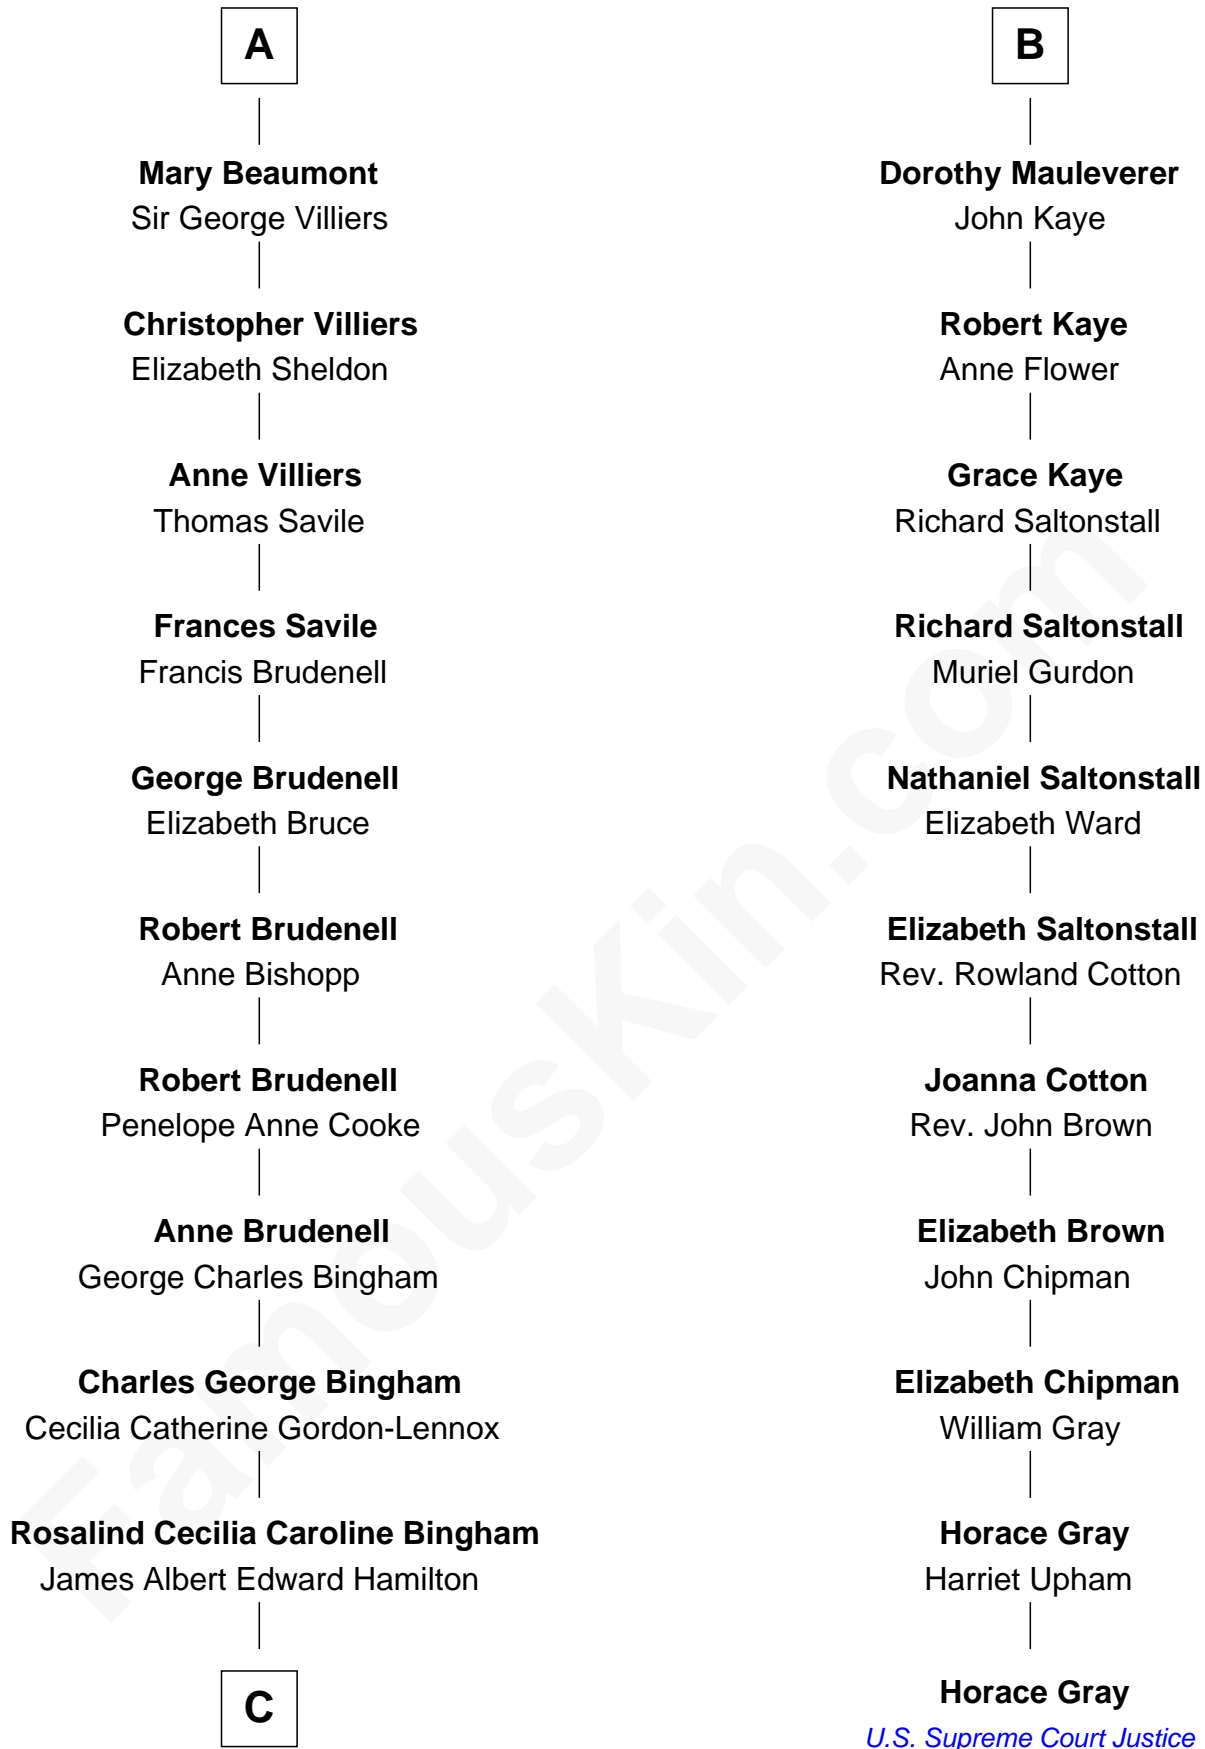

# FamousKin.com Relationship Chart of

**Prince William**

*Prince of Wales*

17th cousin 3 times removed of

**Horace Gray**

*U.S. Supreme Court Justice*

**Sir Robert de Ferrers**

Elizabeth Botiller

Joan Beaufort

**Mary Ferrers**

Ralph de Neville

**John Neville**

Elizabeth Newmarch

**Jane de Neville**

Sir William Gascoigne

**Sir William Gascoigne**

Margaret Percy

**Dorothy Gascoigne**

Sir Ninian Markenfield

**Alice Markenfield**

Sir Robert Mauleverer

**B**

**C**

**Cynthia Elinor Beatrix Hamilton**

Albert Edward John Spencer

**Edward John Spencer**

Frances Ruth Burke Roche

**Princess Diana Frances Spencer**

Charles III, King of the United Kingdom

**Prince William**

*Prince of Wales*

FamousKin.com