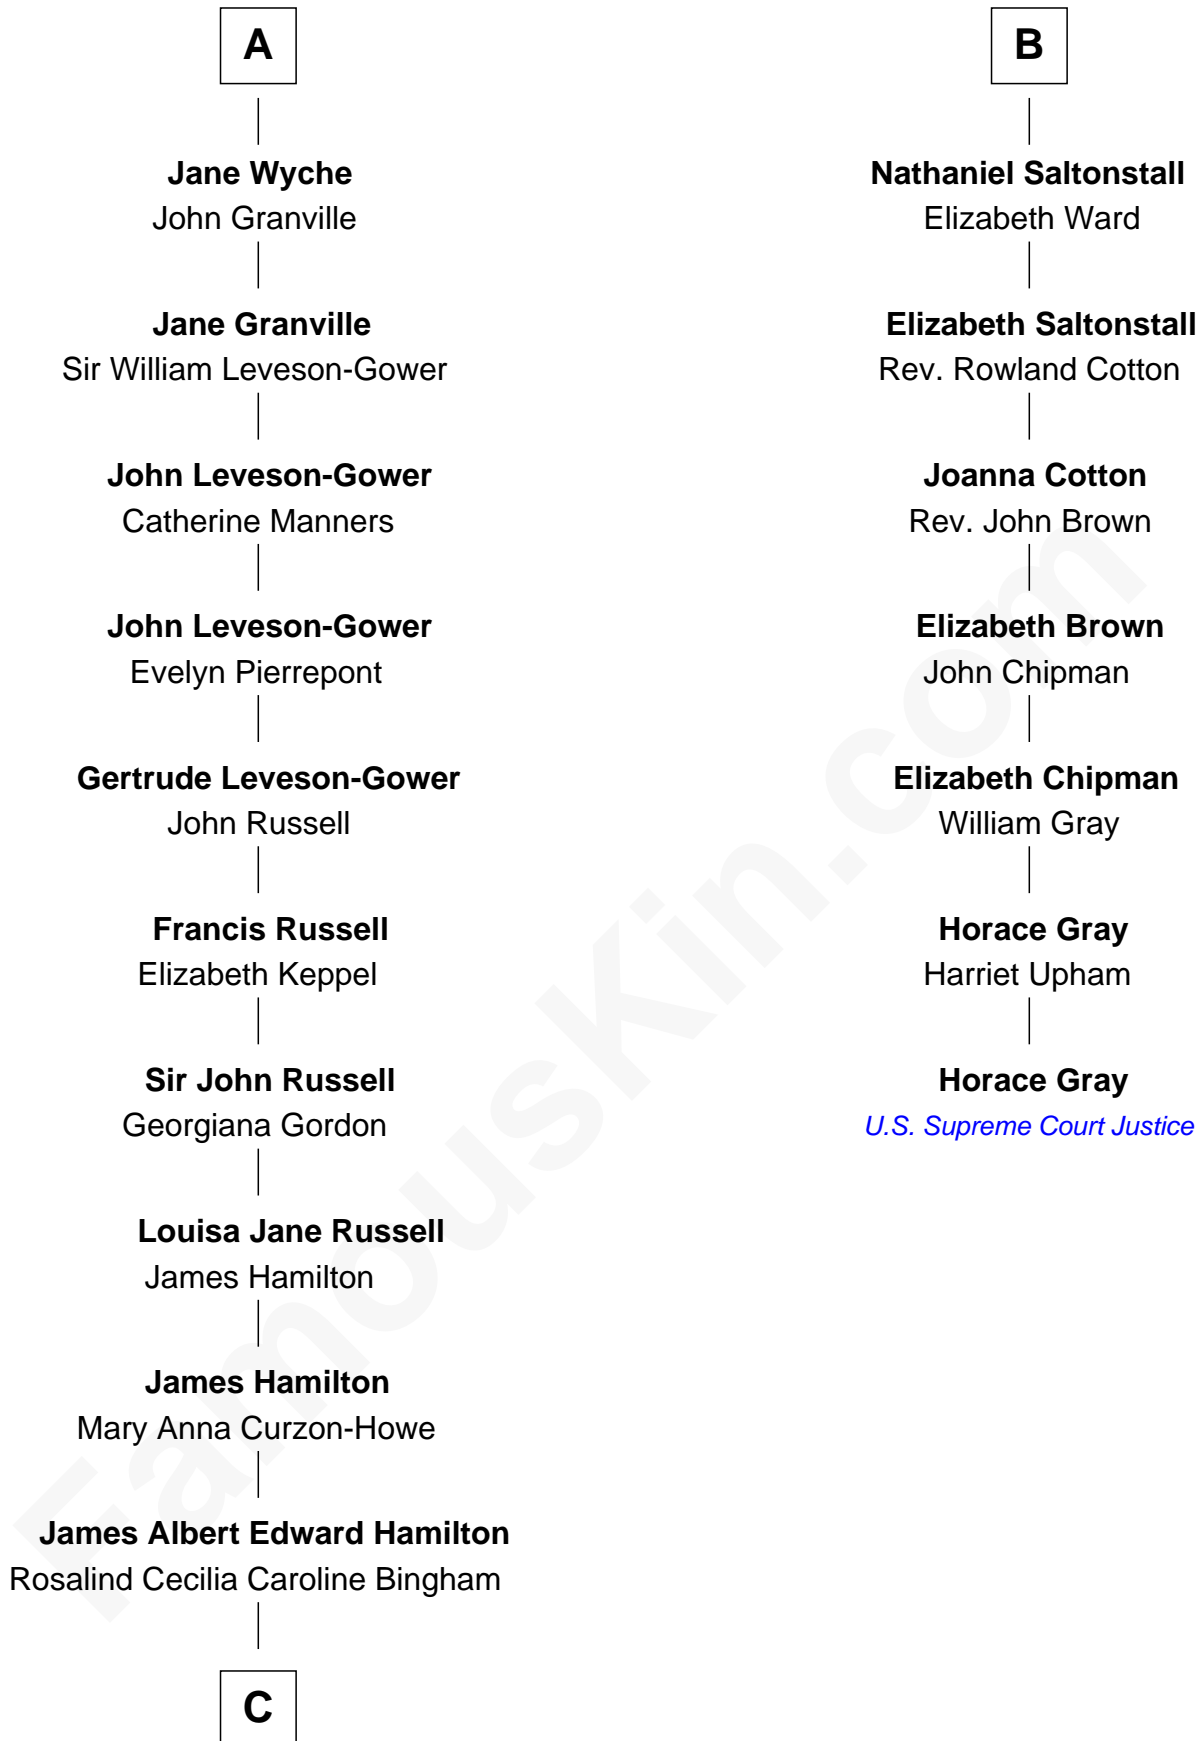

FamousKin.com Relationship Chart of

Prince William

Prince of Wales

13th cousin 7 times removed of

Horace Gray

U.S. Supreme Court Justice

Thomas Stonor

Joan de la Pole

C

Cynthia Elinor Beatrix Hamilton

Albert Edward John Spencer

Edward John Spencer

Frances Ruth Burke Roche

Princess Diana Frances Spencer

Charles III, King of the United Kingdom

Prince William