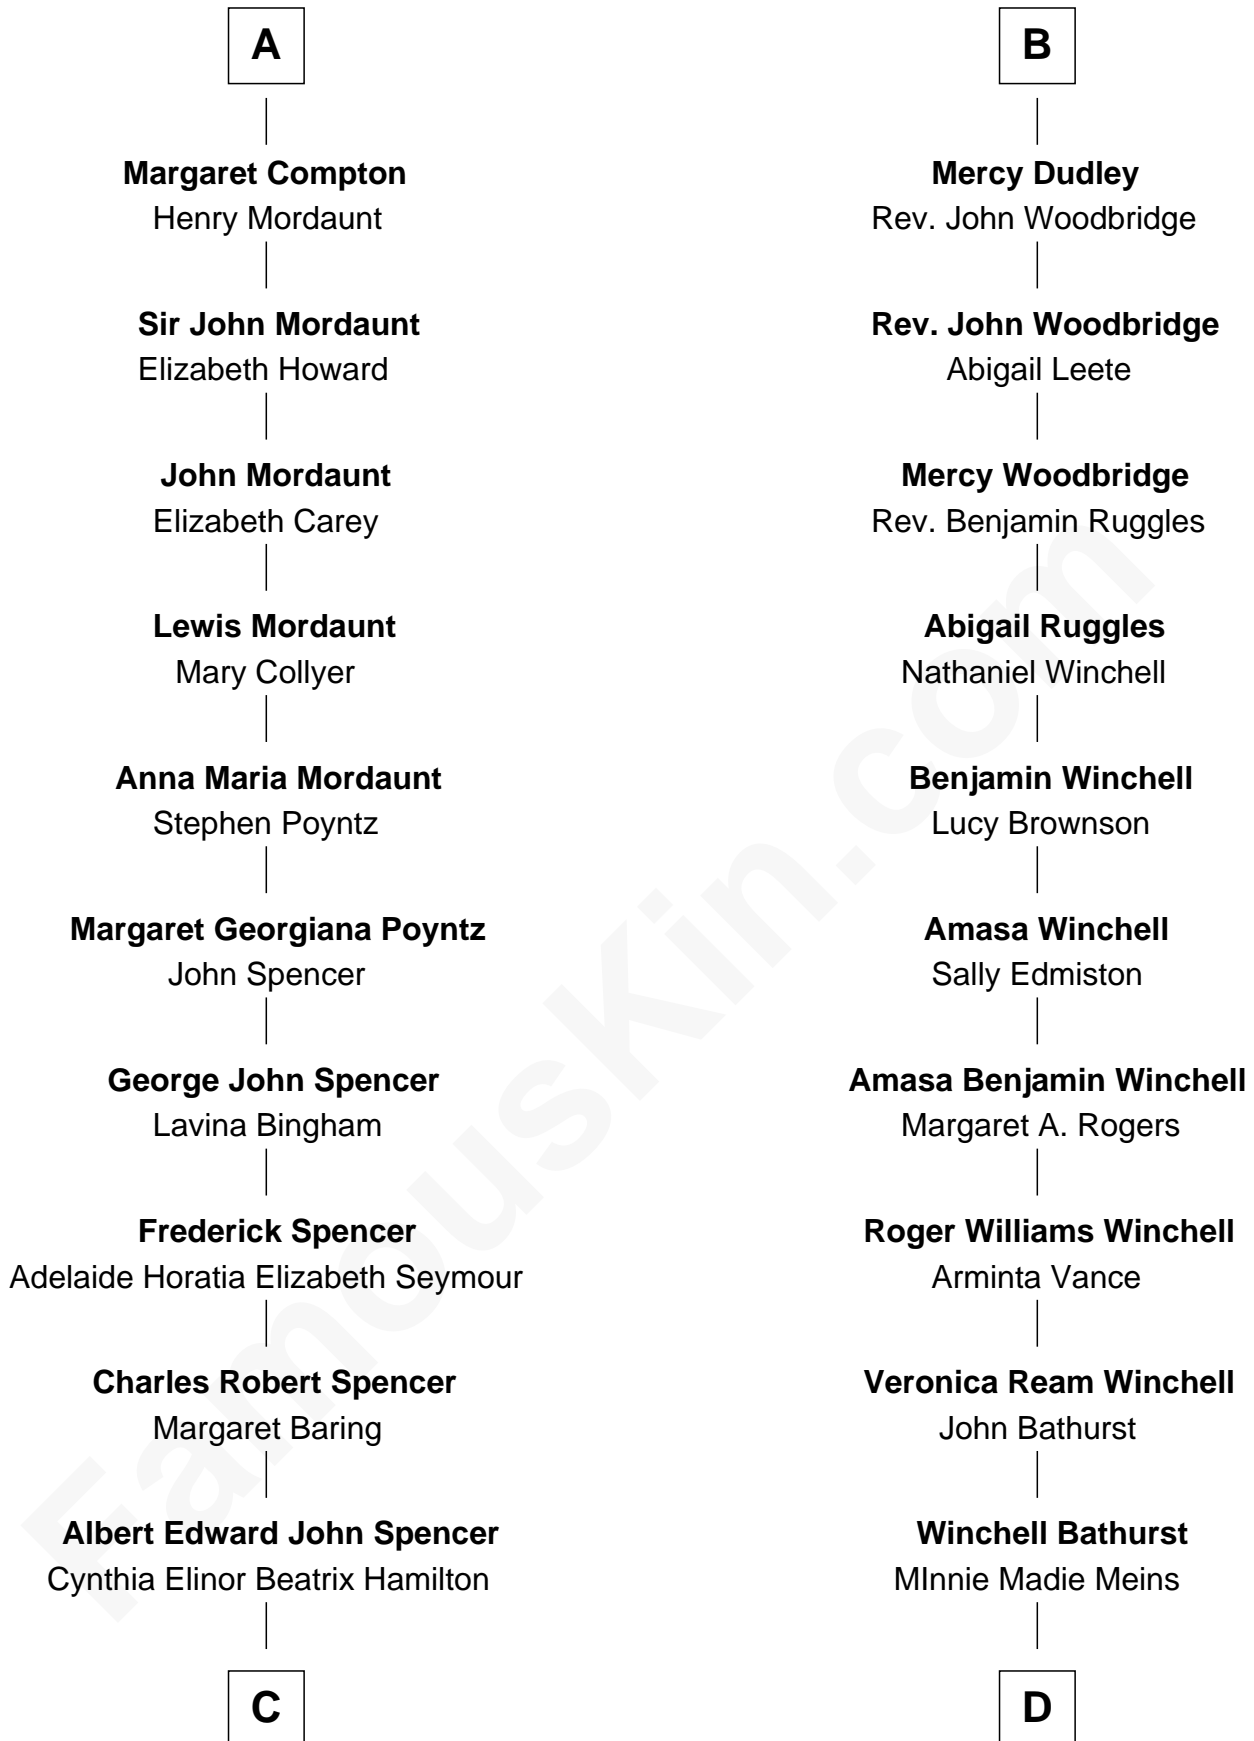

## Relationship Chart of

### Prince William

Prince of Wales

18th cousin 1 time removed of

**Anna Faris**  
TV and Movie Actress

**C**

**Edward John Spencer**  
Frances Ruth Burke Roche

**Princess Diana Frances Spencer**  
Charles III, King of the United Kingdom

**Prince William**  
*Prince of Wales*

**D**

**Karen Louise Bathurst**  
John Homan Faris

**Anna Faris**  
*TV and Movie Actress*

FamousKin.com