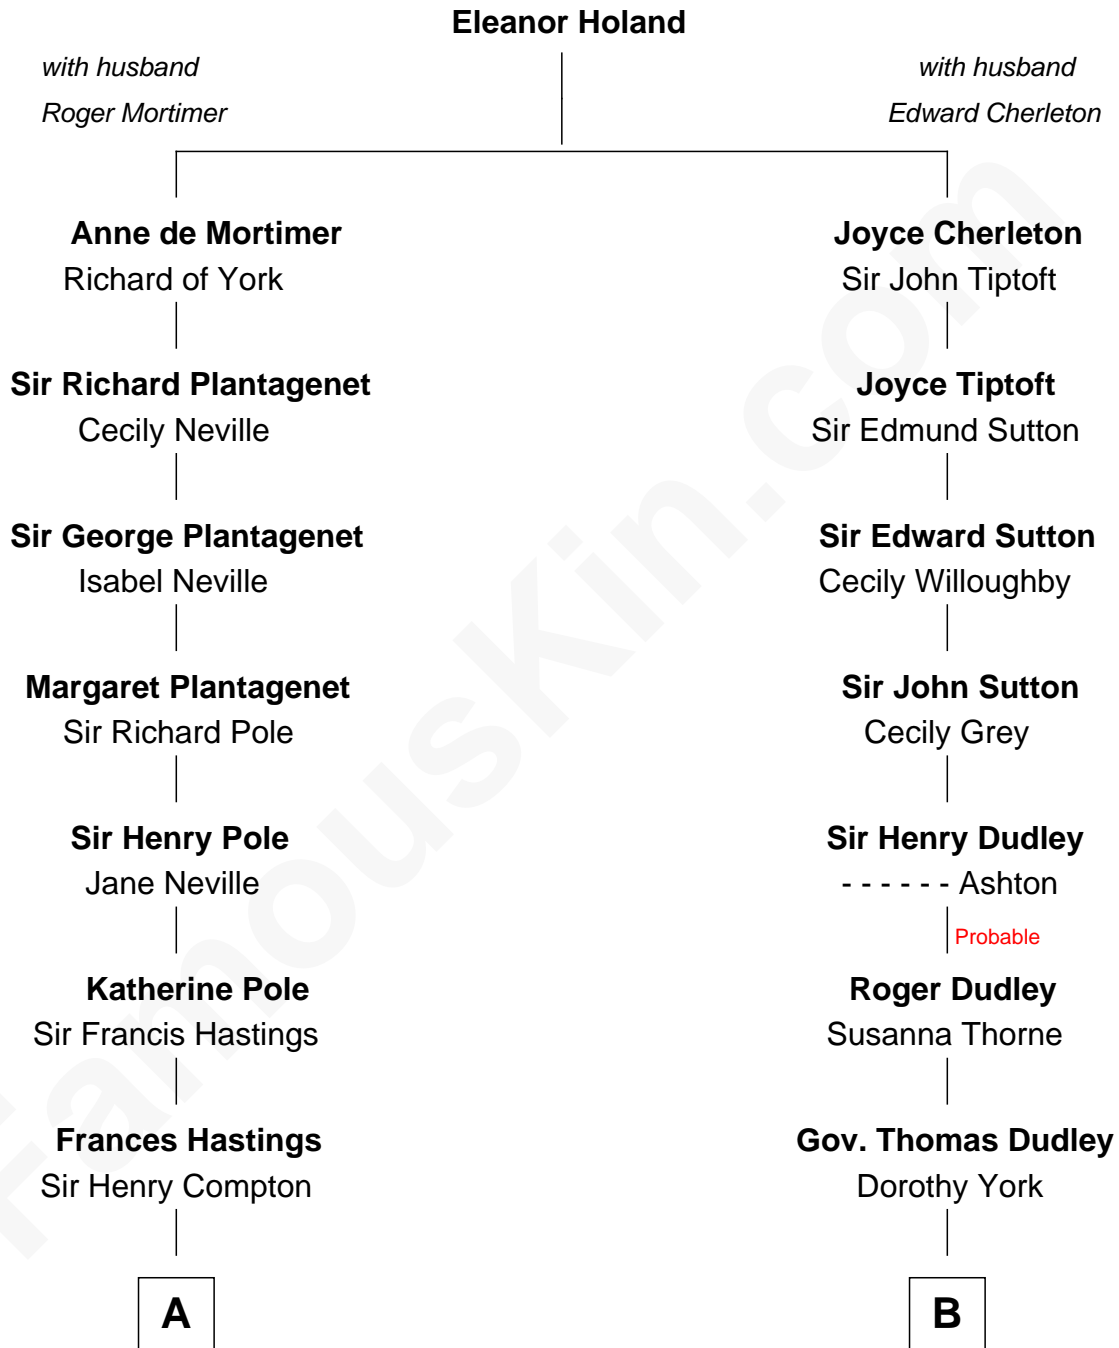

## Relationship Chart of

### Prince William

Prince of Wales

18th cousin 1 time removed of

**Anna Faris**  
TV and Movie Actress

**C**

**Edward John Spencer**  
Frances Ruth Burke Roche

**Princess Diana Frances Spencer**  
Charles III, King of the United Kingdom