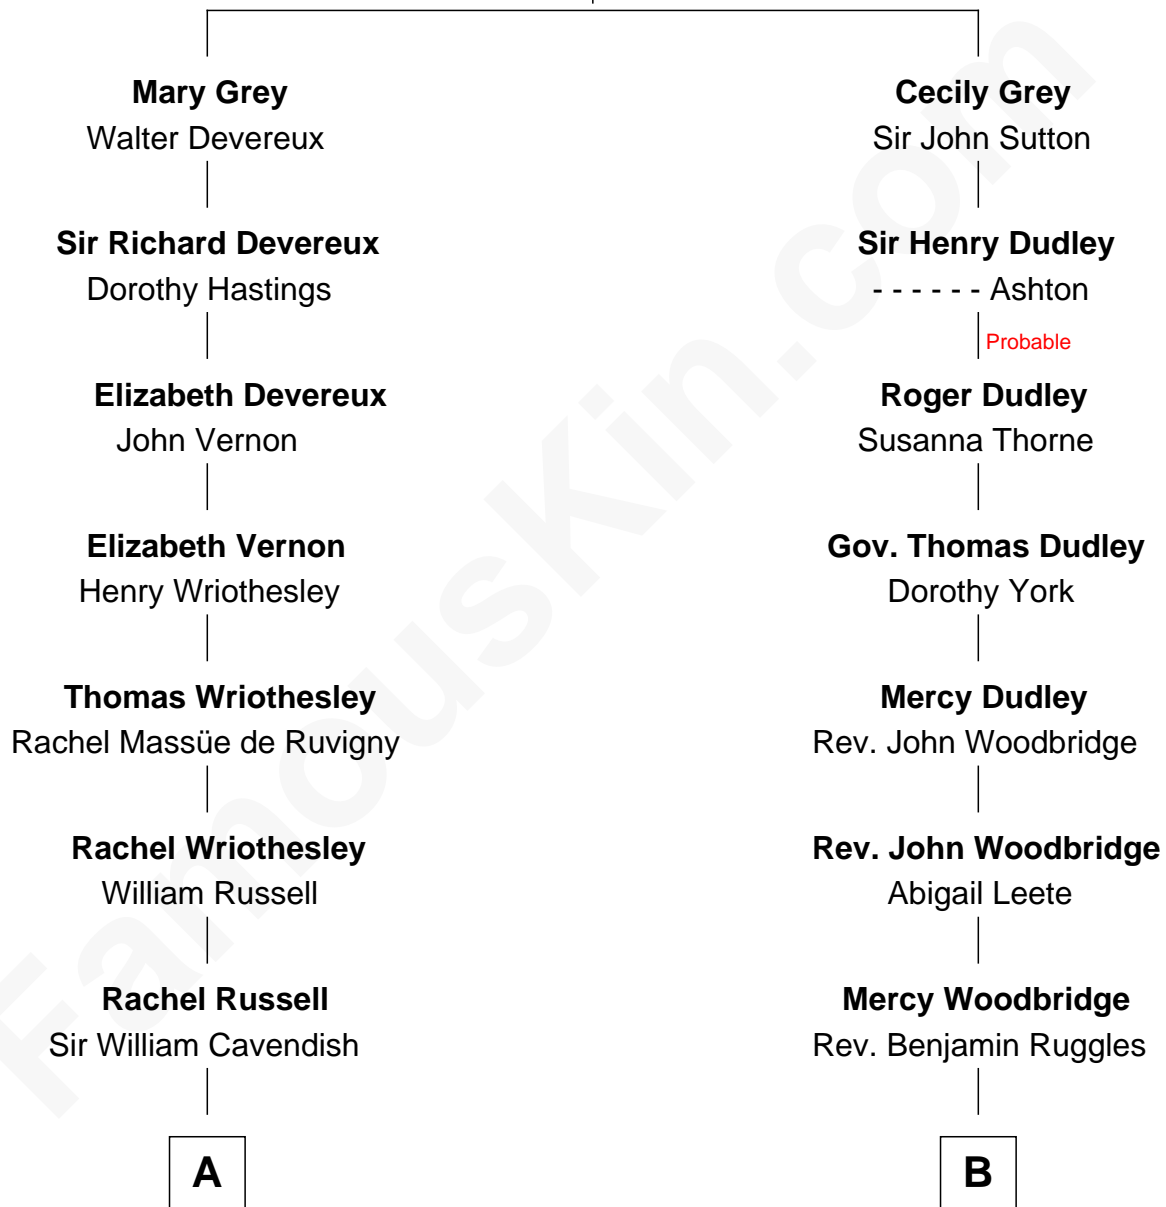

FamousKin.com Relationship Chart of

Prince William

Prince of Wales

15th cousin 1 time removed of

Anna Faris

TV and Movie Actress

Thomas Grey

Cecily Bonville

A

Sir William Cavendish
Catherine Hoskins

Sir William Cavendish
Charlotte Elizabeth Boyle

Dorothy Cavendish
William Henry Bentinck

Charles Augustus Cavendish-Bentinck
Anne Wellesley

Rev. Charles William Cavendish-Bentinck
Caroline Louisa Burnaby