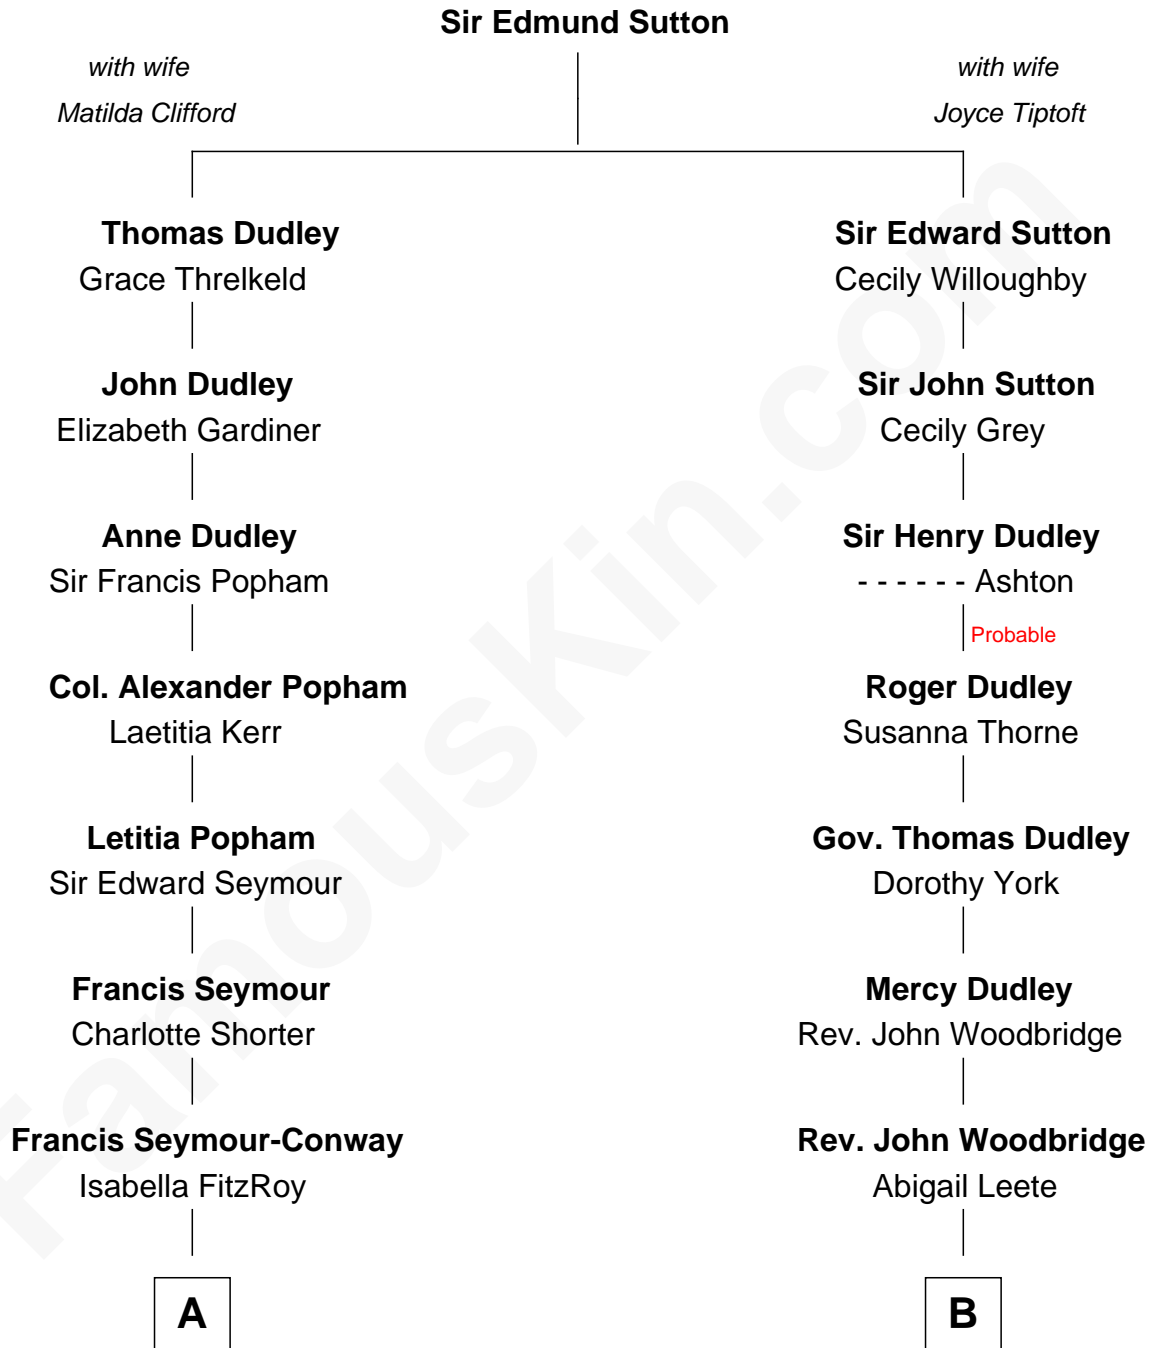

FamousKin.com

Relationship Chart of

Prince William

Prince of Wales

14th cousin 2 times removed of

Anna Faris
TV and Movie Actress

A

Hugh Seymour-Conway
Anne Horatia Waldegrave

Sir Horace Beauchamp Seymour
Elizabeth Malet Palk

Adelaide Horatia Elizabeth Seymour
Frederick Spencer

Charles Robert Spencer
Margaret Baring

Albert Edward John Spencer
Cynthia Elinor Beatrix Hamilton

Edward John Spencer
Frances Ruth Burke Roche