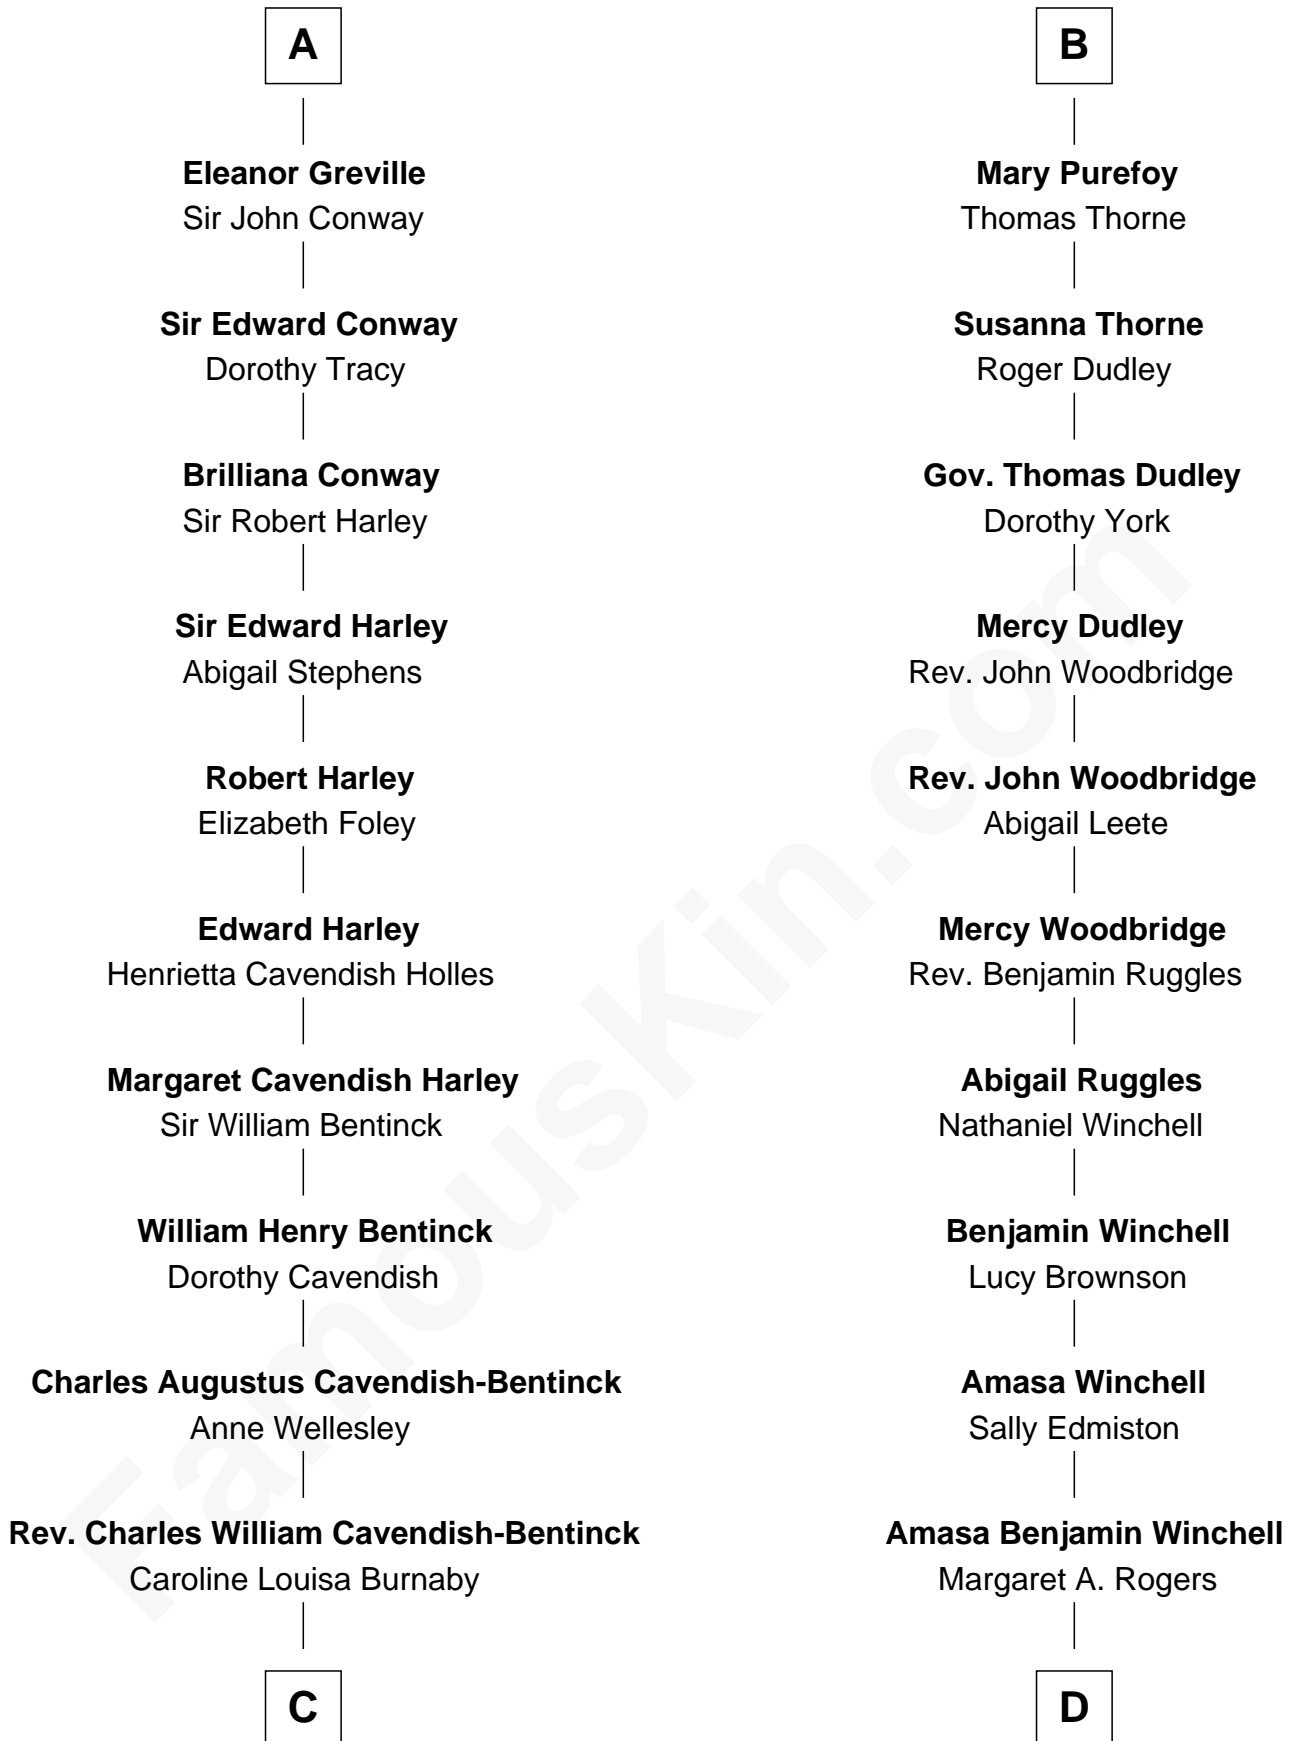

FamousKin.com Relationship Chart of

Prince William

Prince of Wales

21st cousin of

Anna Faris

TV and Movie Actress

Sir Peter de Brewes

Agnes de Clifford

John Denton

Alice Denton

Nicholas Purefoy

Edward Purefoy

Anne Fettiplace

B

C

Cecilia Nina Cavendish-Bentinck

Claude George Bowes-Lyon

Elizabeth Bowes-Lyon

George VI, King of the United Kingdom

Elizabeth II, Queen of the United Kingdom

Prince Philip of Edinburgh

Charles III, King of the United Kingdom

Princess Diana Frances Spencer

Prince William

Prince of Wales

D

Roger Williams Winchell

Arminta Vance

Veronica Ream Winchell

John Bathurst

Winchell Bathurst