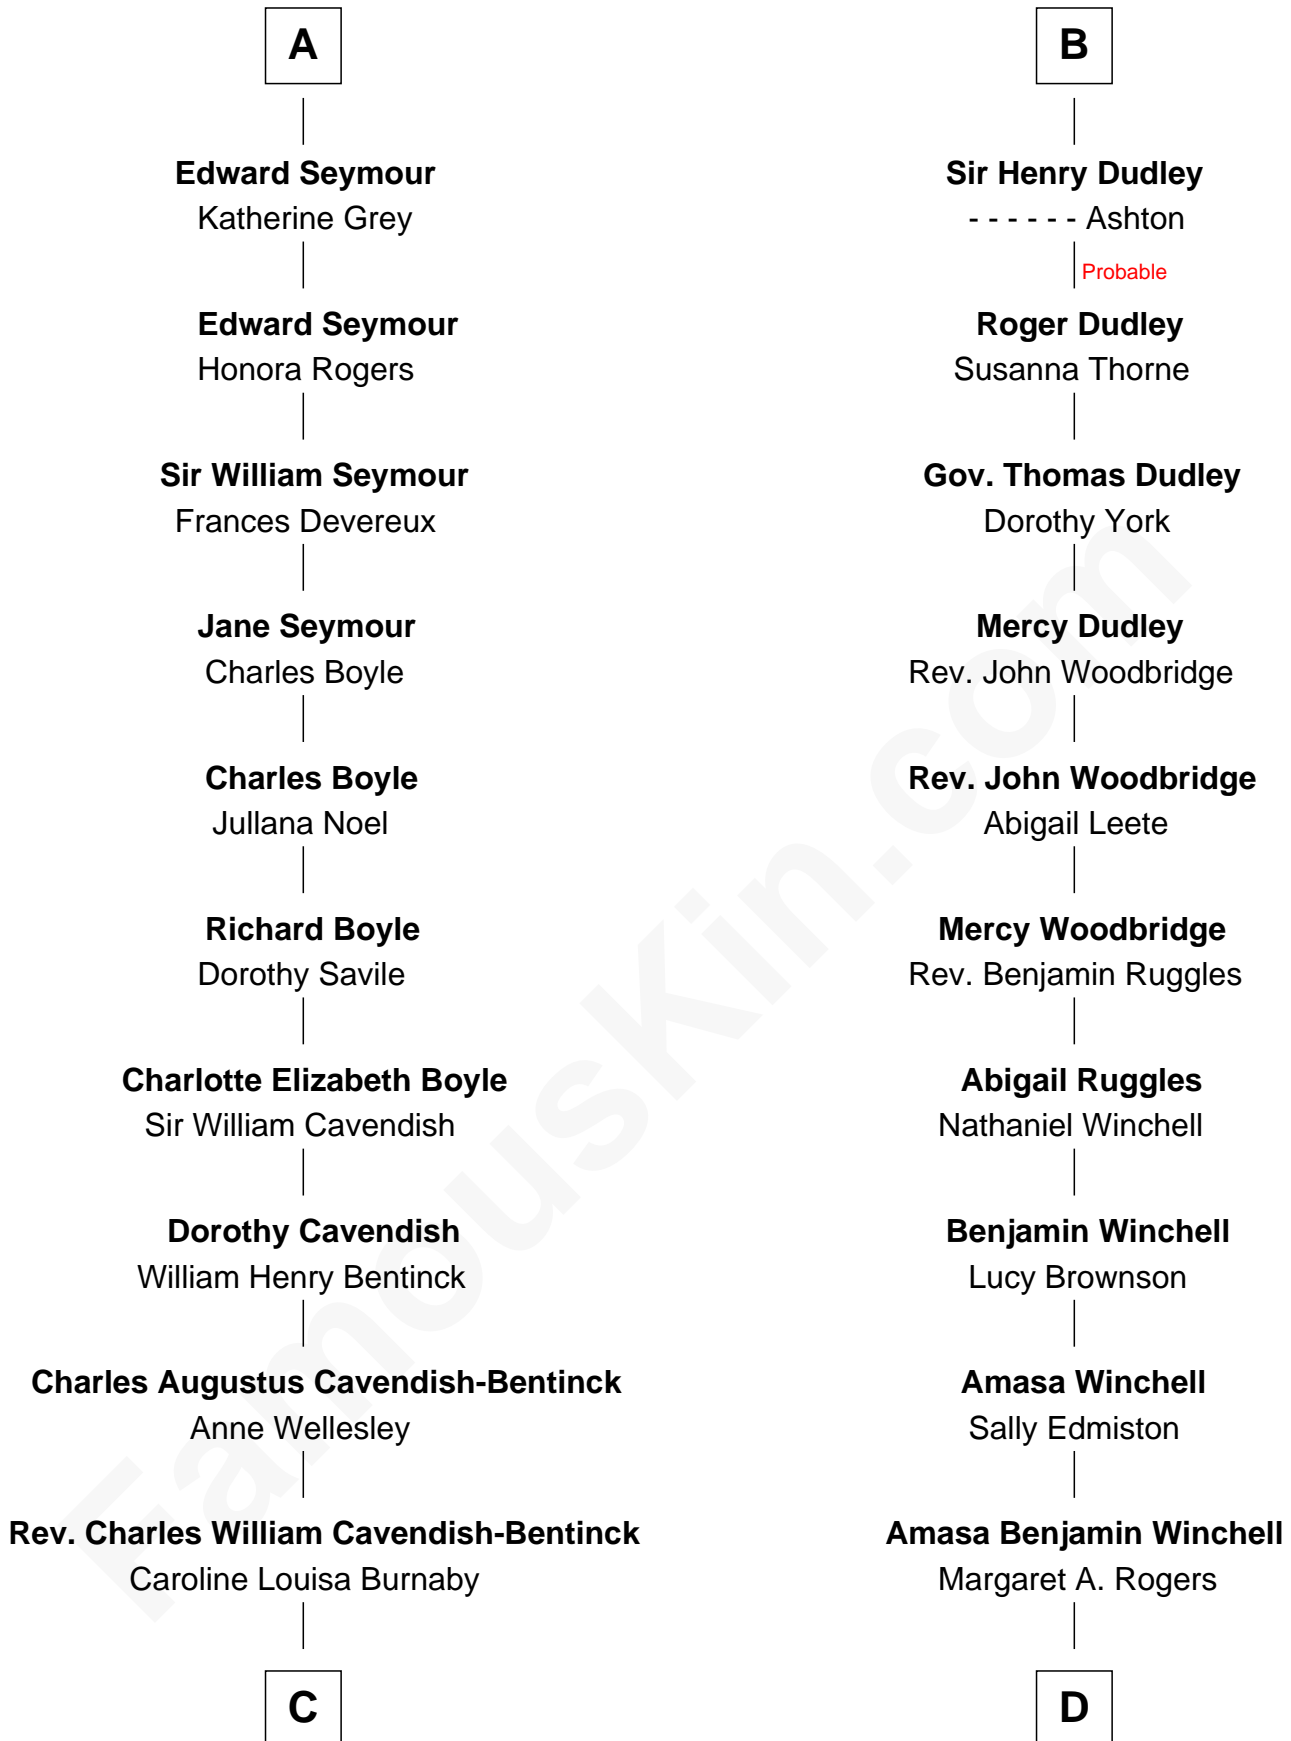

FamousKin.com Relationship Chart of

Prince William

Prince of Wales

21st cousin of

Anna Faris

TV and Movie Actress

John le Strange
Ankaret le Boteler

Eleanor le Strange
Sir Reynold de Grey

Ida Grey
John Cokayne

Elizabeth Cokayne
Sir Laurence Cheney

Elizabeth Cheney
Sir John Say

Anne Say
Sir Henry Wentworth

Margery Wentworth
Sir John Seymour

Edward Seymour
Anne Stanhope

A

Eleanor le Strange
Sir Reynold de Grey

Sir Reynold Grey
Margaret de Ros

Margaret Grey
Sir William Bonville

William Bonville
Elizabeth Harington

William Bonville
Katherine Neville

Cecily Bonville
Thomas Grey

Cecily Grey
Sir John Sutton

B

C

Cecilia Nina Cavendish-Bentinck

Claude George Bowes-Lyon

Elizabeth Bowes-Lyon

George VI, King of the United Kingdom

Elizabeth II, Queen of the United Kingdom

Prince Philip of Edinburgh

Charles III, King of the United Kingdom