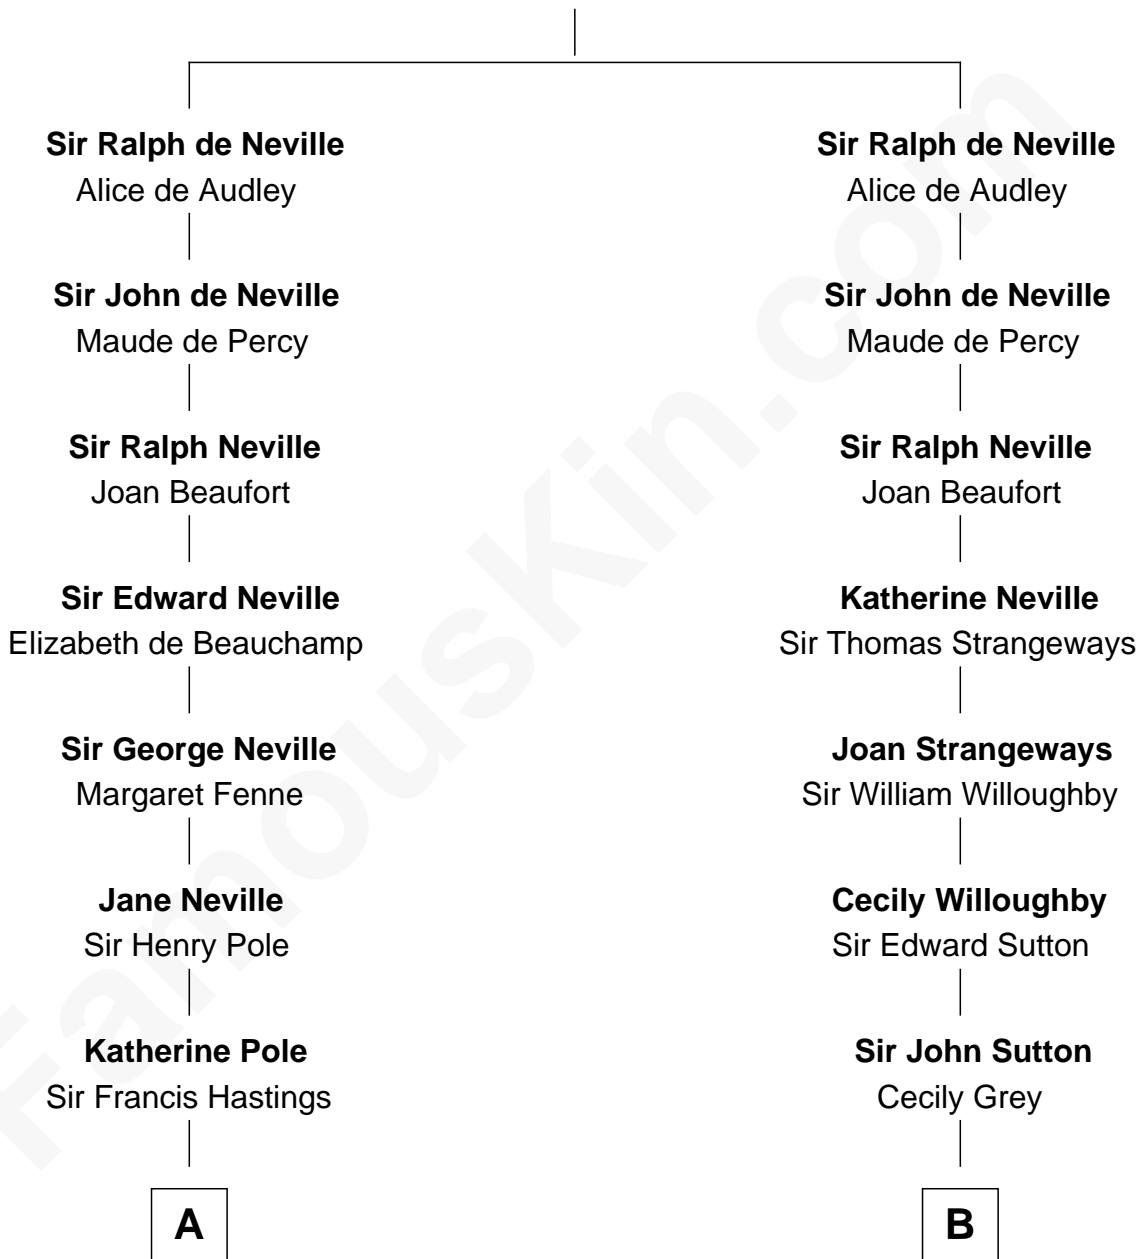

FamousKin.com
Relationship Chart of
Prince William
Prince of Wales

20th cousin 1 time removed of

Anna Faris
TV and Movie Actress

Sir Ranulph de Neville
 Euphemia de Clavering

C

Albert Edward John Spencer
Cynthia Elinor Beatrix Hamilton

Edward John Spencer
Frances Ruth Burke Roche

Princess Diana Frances Spencer
Charles III, King of the United Kingdom

Prince William
Prince of Wales

D

Roger Williams Winchell
Arminta Vance

Veronica Ream Winchell
John Bathurst