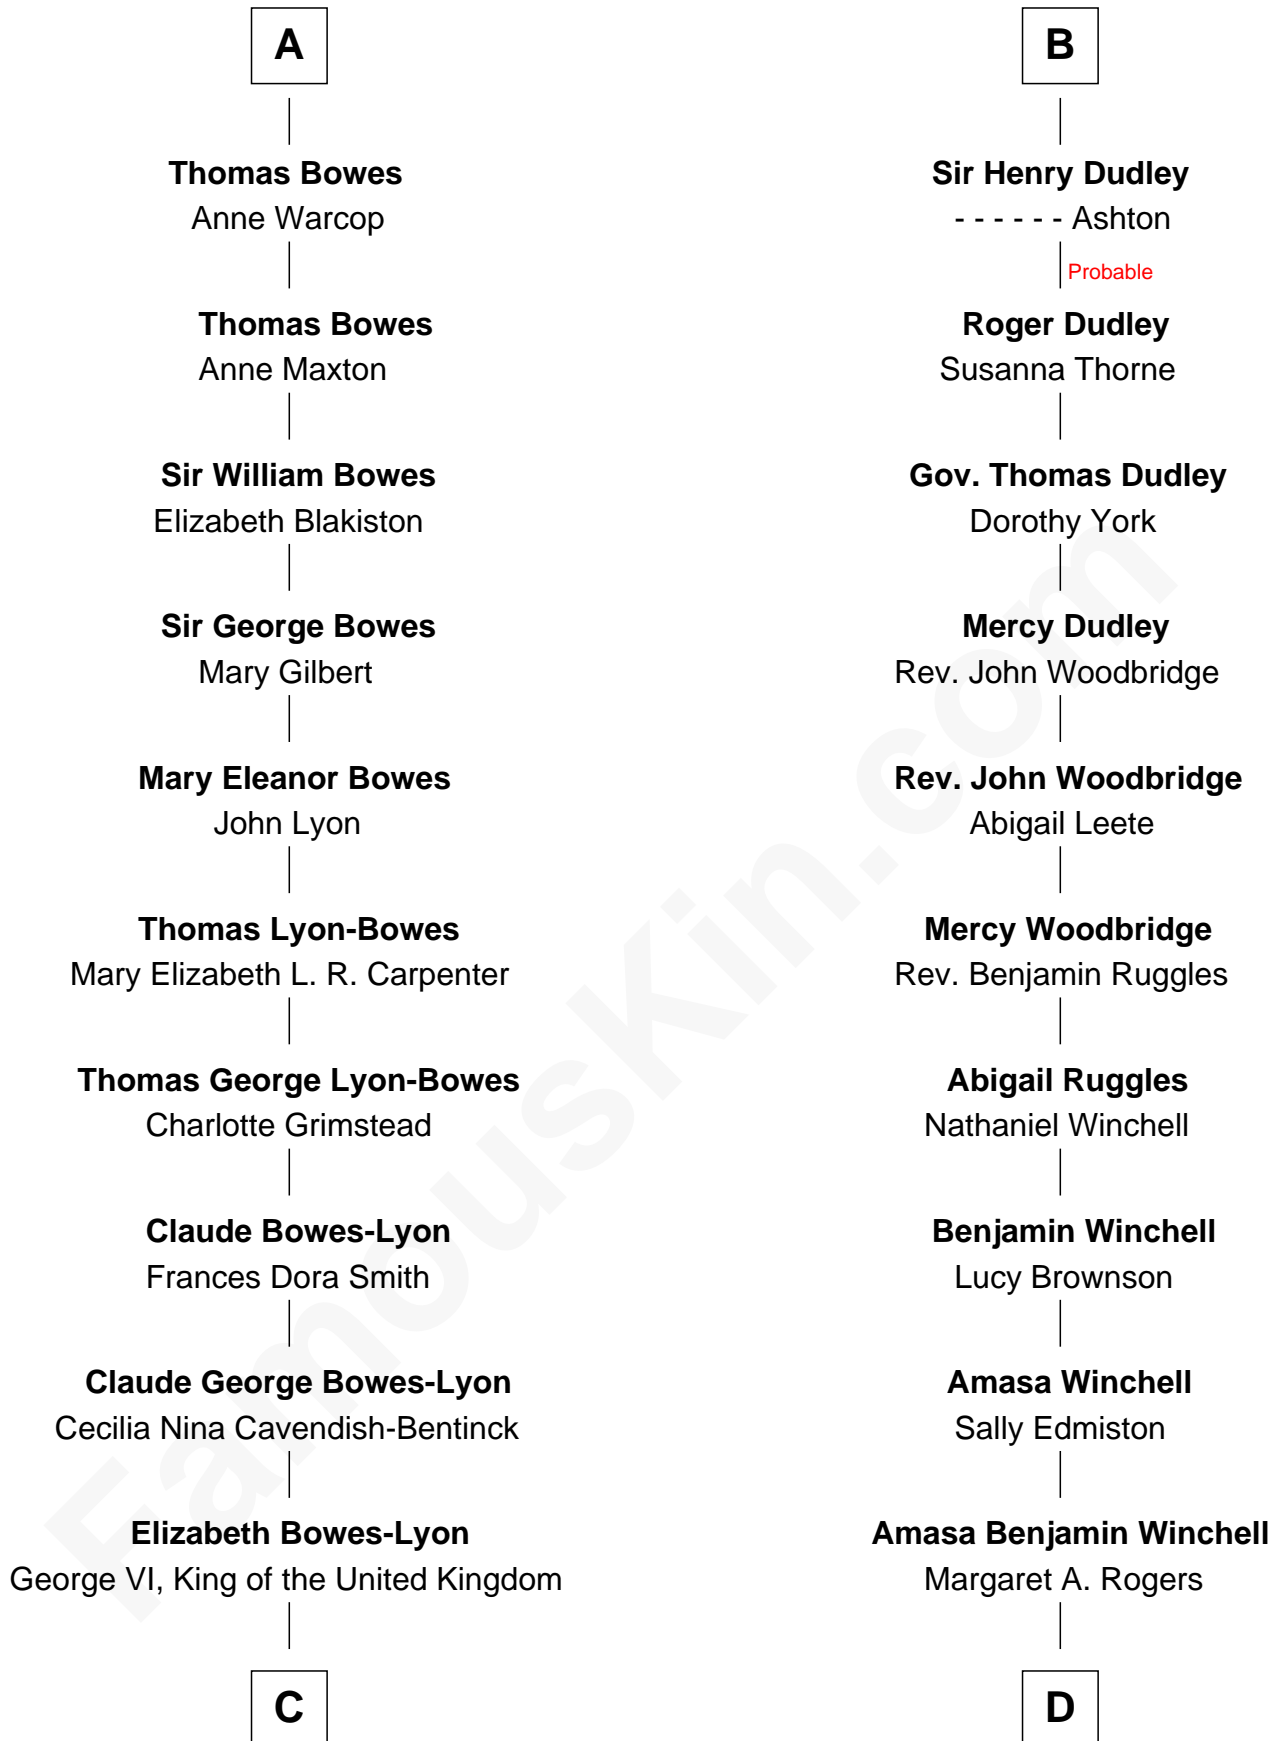

FamousKin.com

Relationship Chart of

Prince William

Prince of Wales

19th cousin 2 times removed of

Anna Faris
TV and Movie Actress

Edmund Fitzalan
Alice de Warenne

C

Elizabeth II, Queen of the United Kingdom

Prince Philip of Edinburgh

Charles III, King of the United Kingdom

Princess Diana Frances Spencer

Prince William

Prince of Wales

D

Roger Williams Winchell

Arminta Vance

Veronica Ream Winchell

John Bathurst

Winchell Bathurst

Minnie Madie Meins

Karen Louise Bathurst

John Homan Faris

Anna Faris