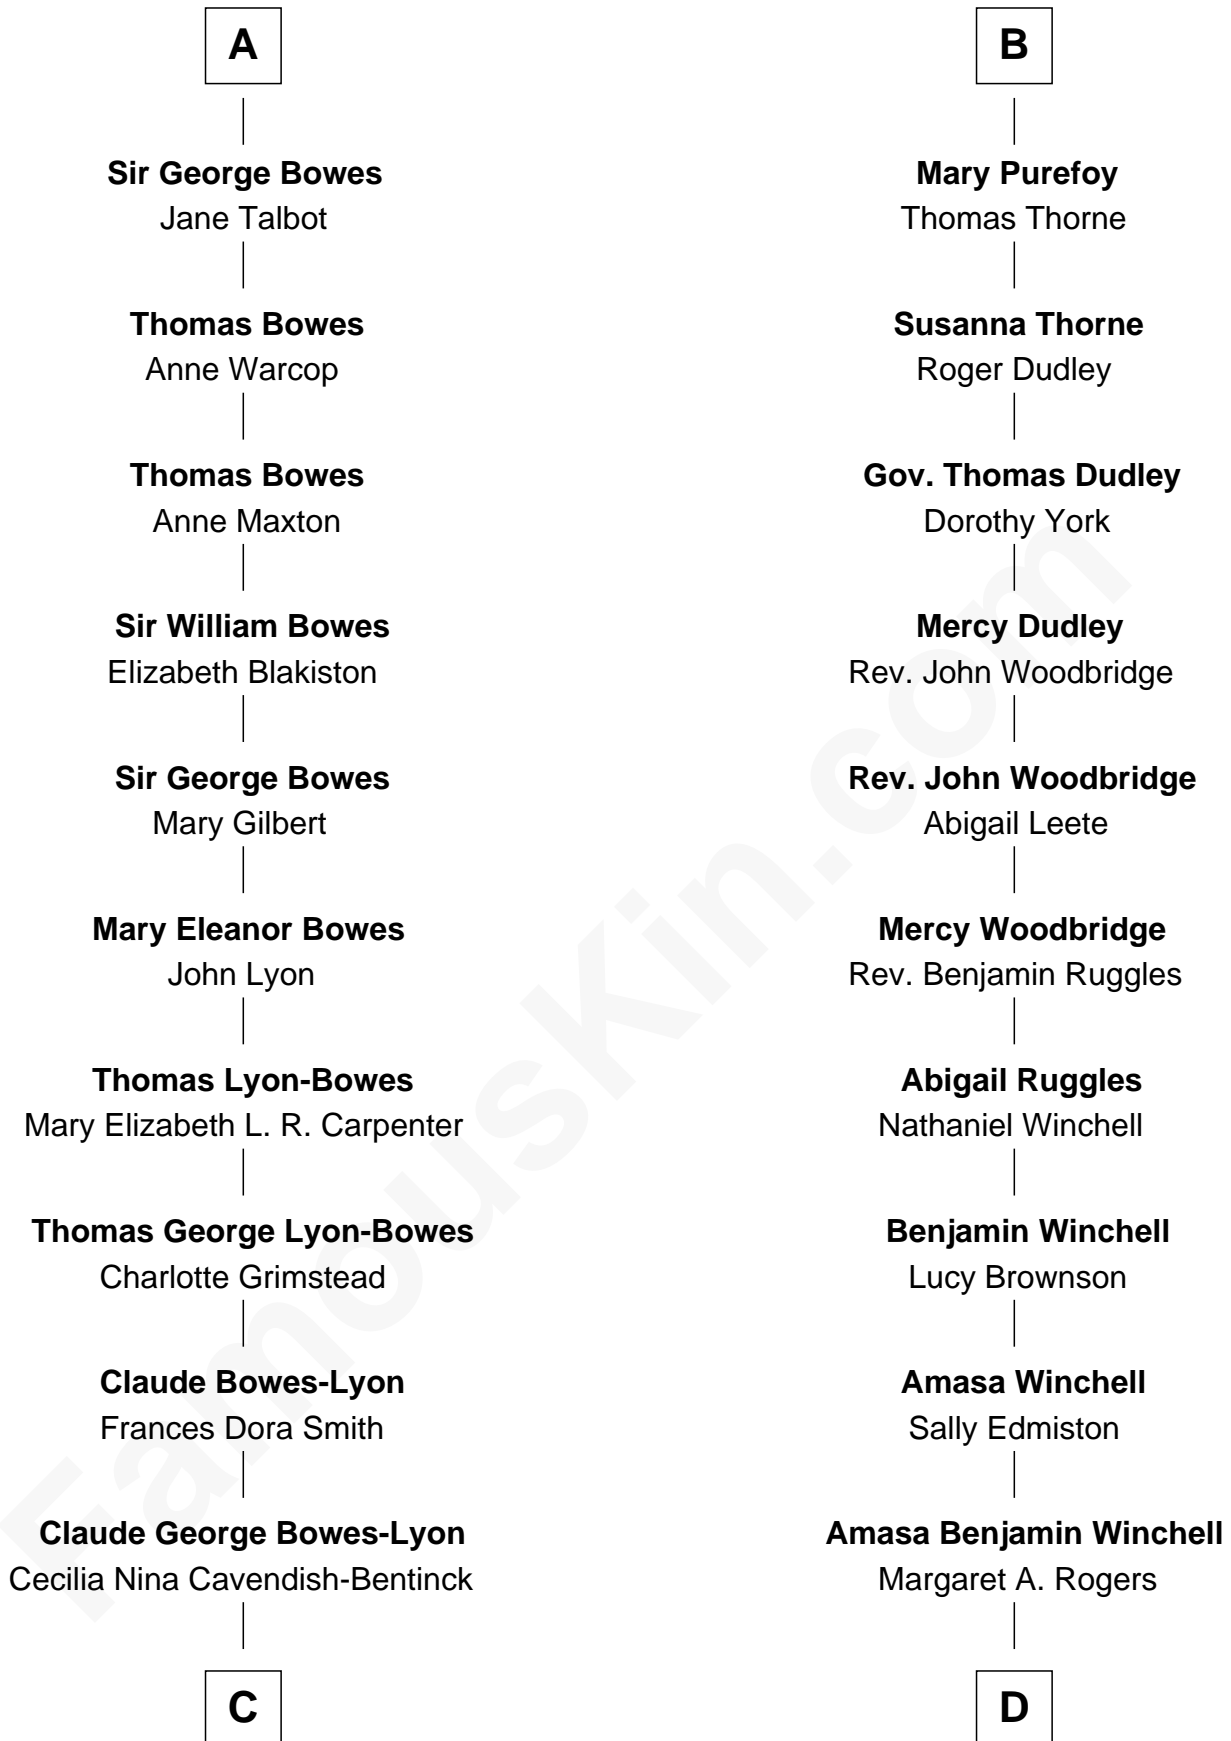

# FamousKin.com Relationship Chart of

**Prince William**

*Prince of Wales*

20th cousin 1 time removed of

**Anna Faris**

*TV and Movie Actress*

**Sir John Marmion**

Maud de Furnival

**C**

**Elizabeth Bowes-Lyon**

George VI, King of the United Kingdom

**Elizabeth II, Queen of the United Kingdom**

Prince Philip of Edinburgh

**Charles III, King of the United Kingdom**

Princess Diana Frances Spencer

**Prince William**

*Prince of Wales*

**D**

**Roger Williams Winchell**

Arminta Vance

**Veronica Ream Winchell**

John Bathurst

**Winchell Bathurst**