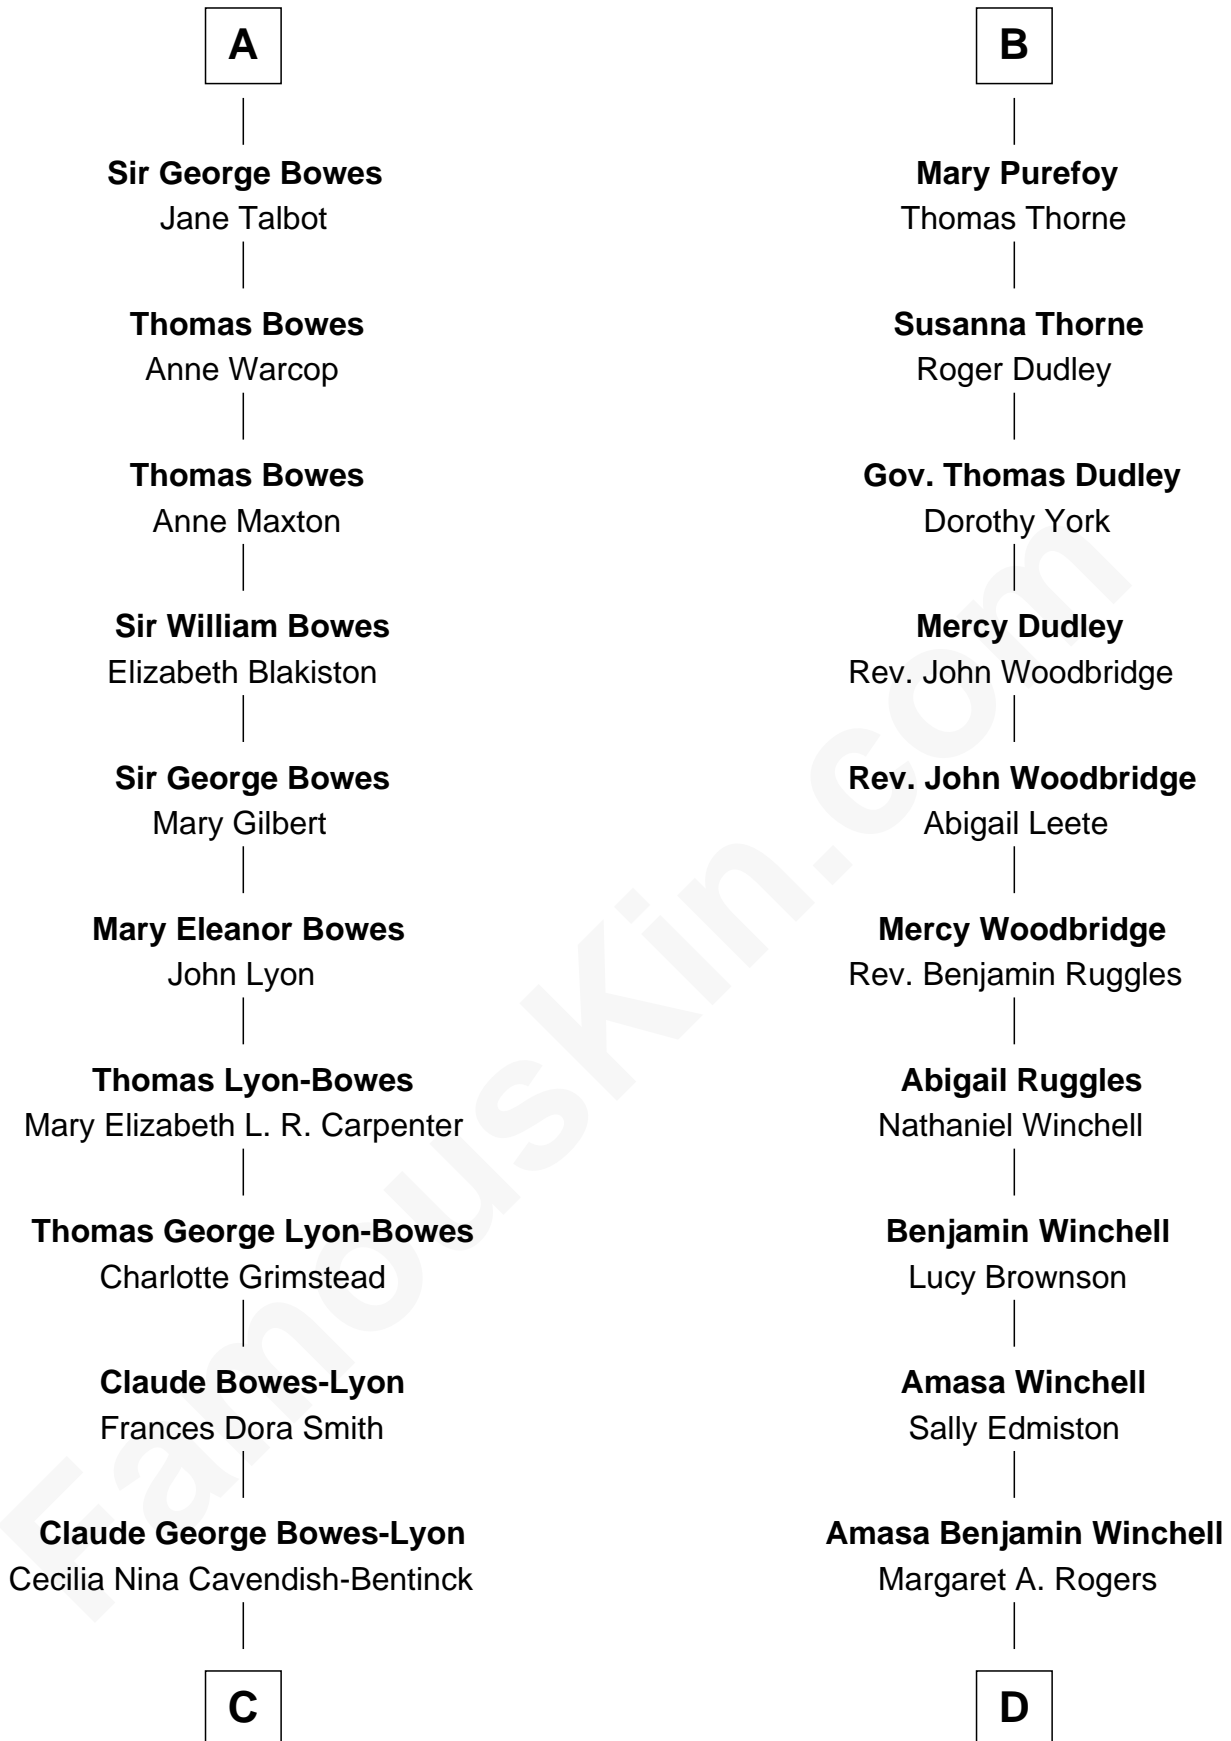

FamousKin.com
Relationship Chart of
Prince William
Prince of Wales

20th cousin 1 time removed of
Anna Faris
TV and Movie Actress

Sir John de Grey
 Margaret de Oddingseles

C

Elizabeth Bowes-Lyon

George VI, King of the United Kingdom

Elizabeth II, Queen of the United Kingdom

Prince Philip of Edinburgh

Charles III, King of the United Kingdom

Princess Diana Frances Spencer

Prince William

Prince of Wales

D

Roger Williams Winchell

Arminta Vance

Veronica Ream Winchell

John Bathurst

Winchell Bathurst

Minnie Madie Meins

Karen Louise Bathurst

John Homan Faris

Anna Faris