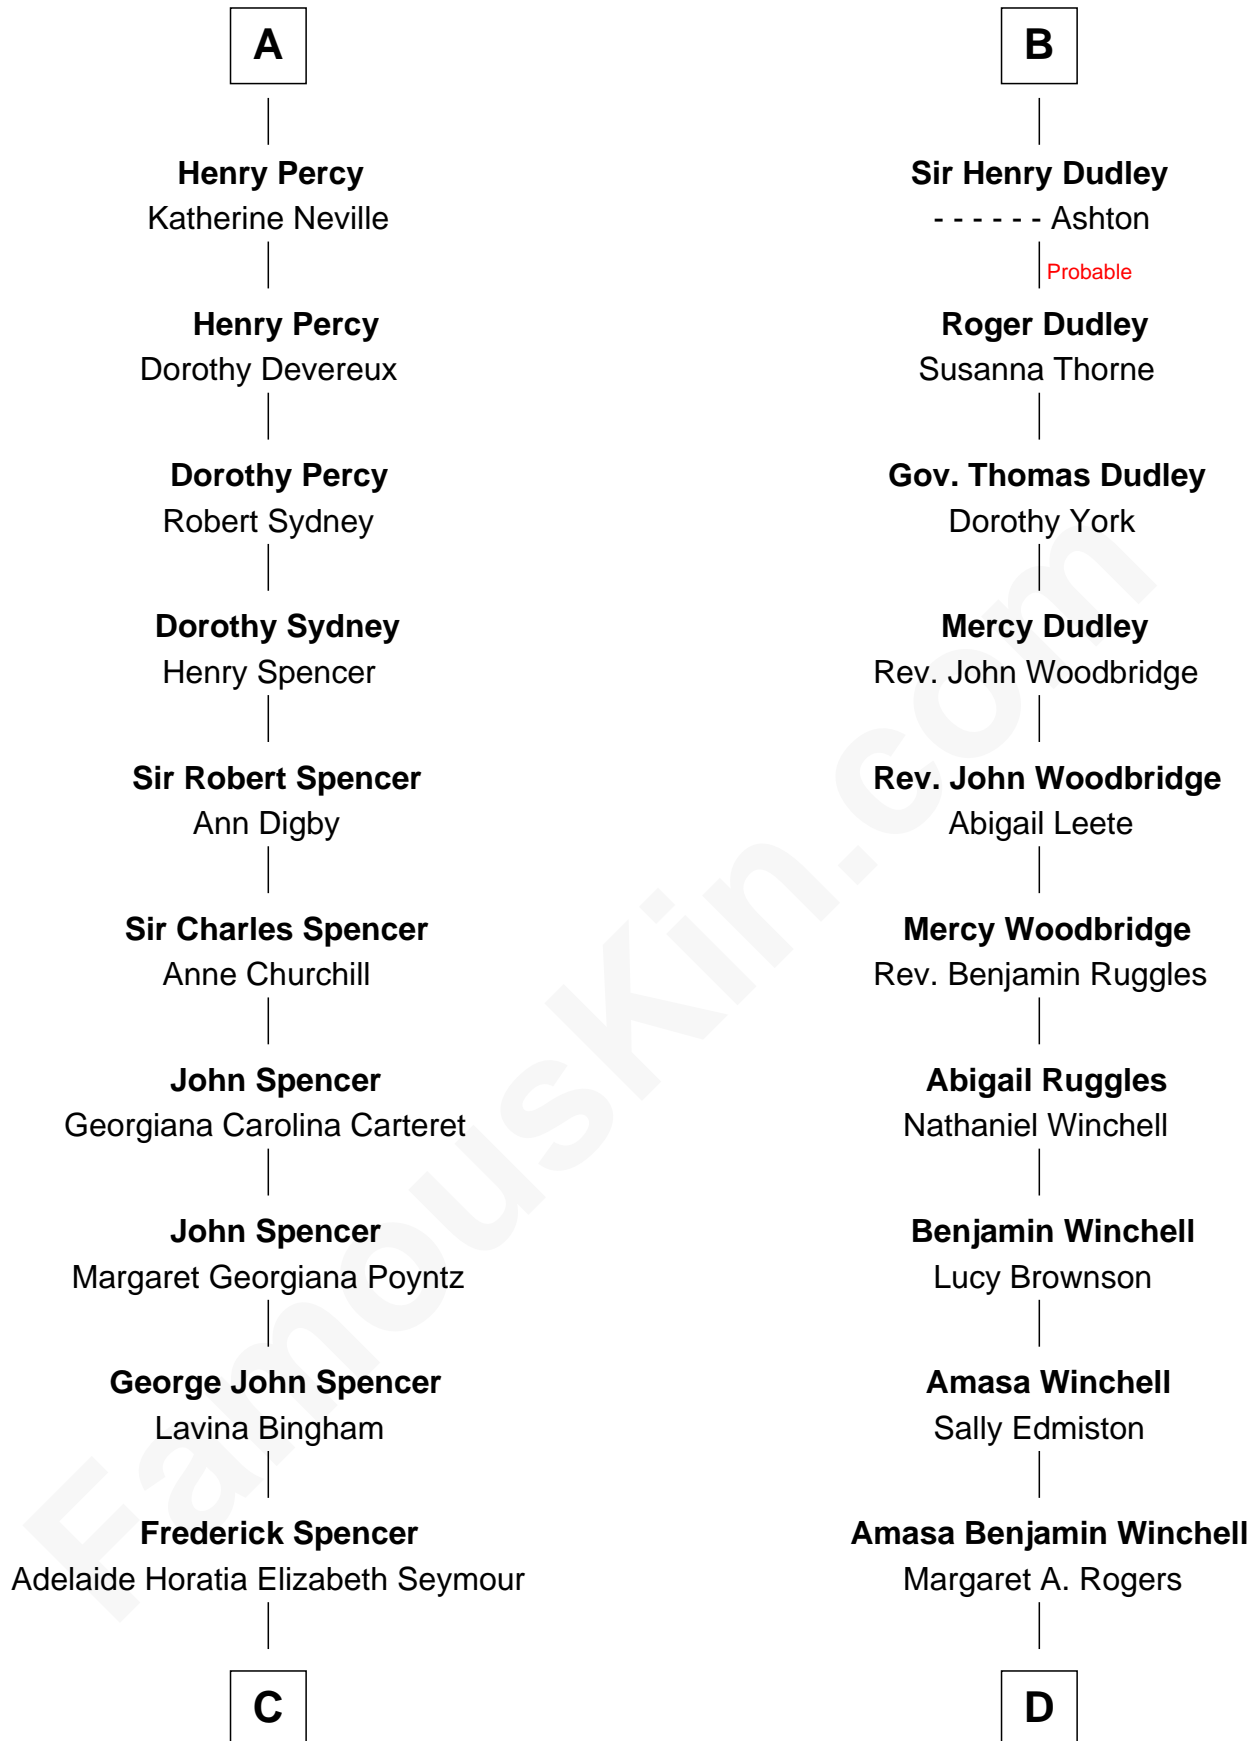

FamousKin.com Relationship Chart of

Prince William

Prince of Wales

21st cousin of

Anna Faris

TV and Movie Actress

Edmund of Woodstock

Margaret Wake

C

Charles Robert Spencer

Margaret Baring

Albert Edward John Spencer

Cynthia Elinor Beatrix Hamilton

Edward John Spencer

Frances Ruth Burke Roche

Princess Diana Frances Spencer