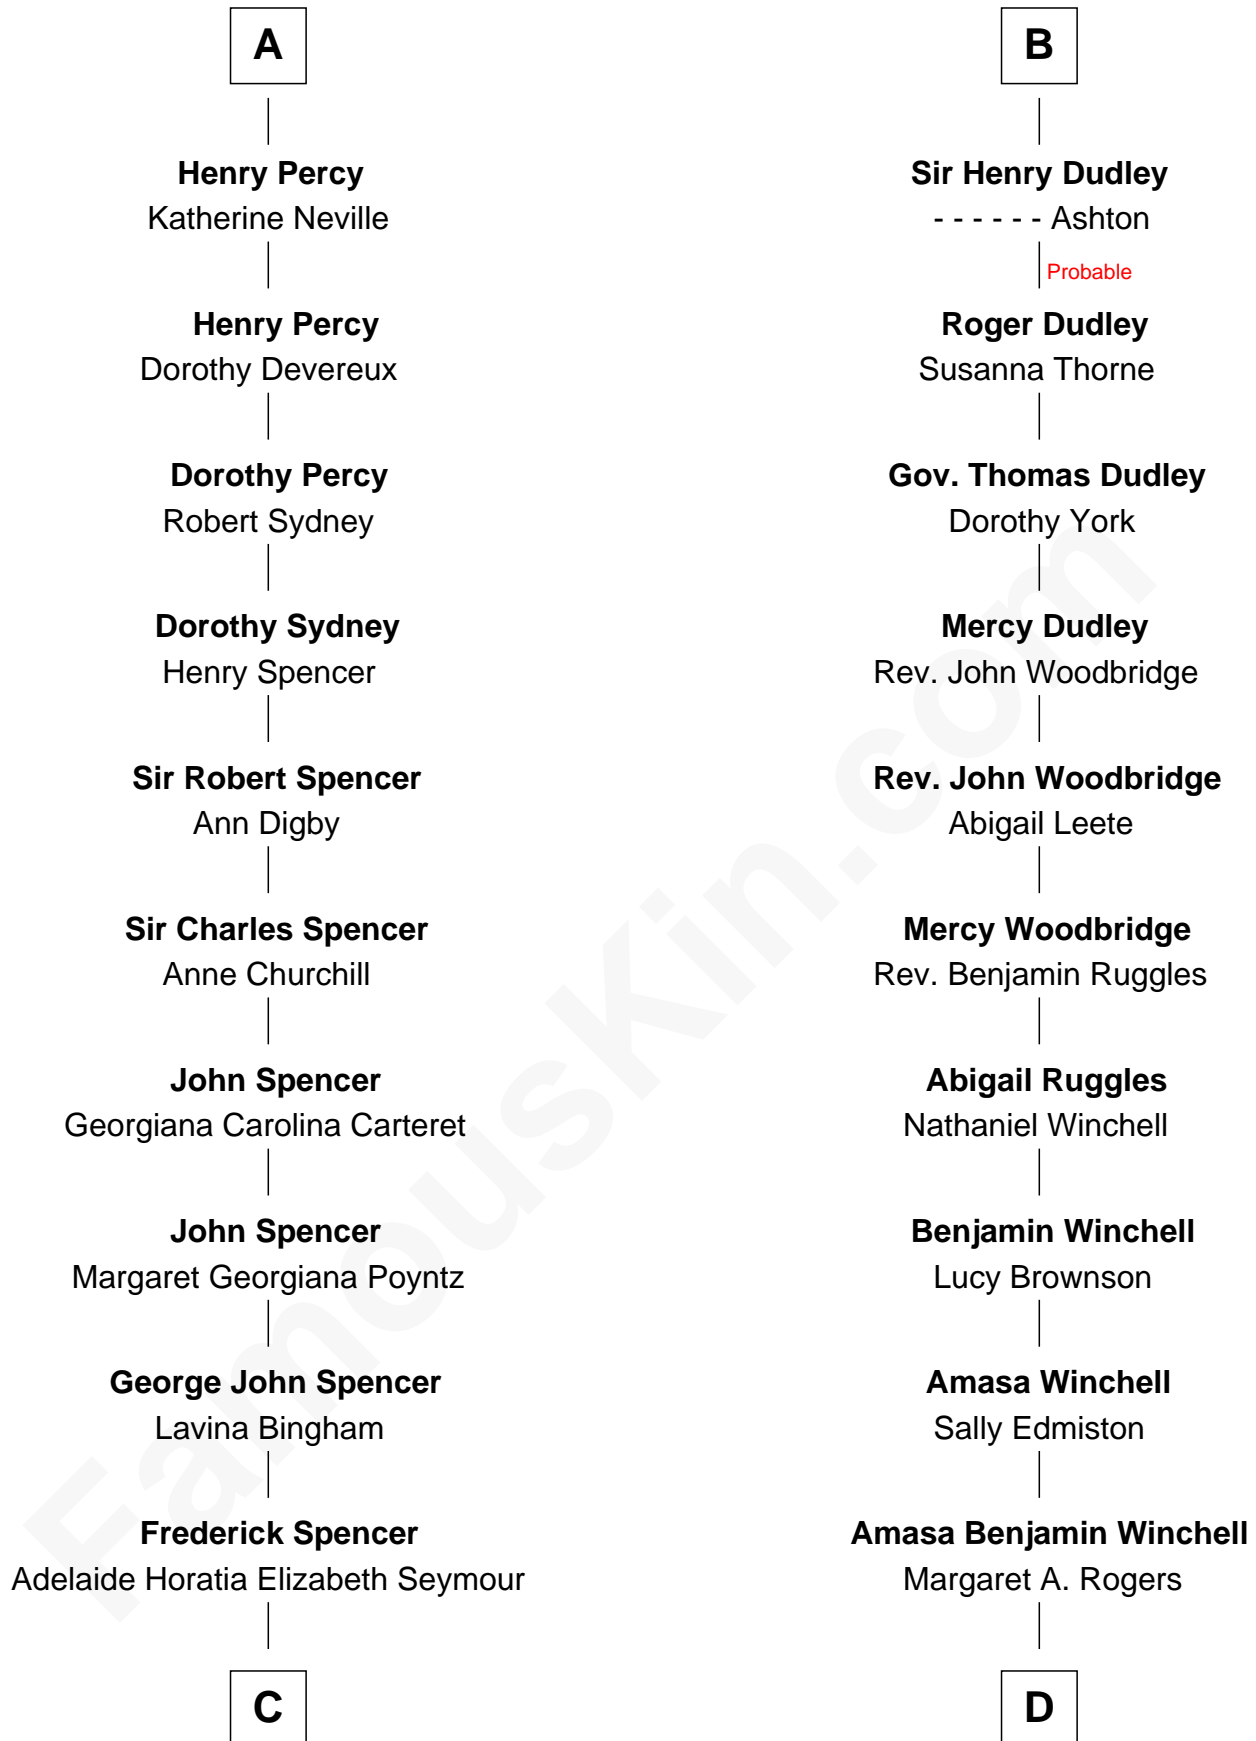

FamousKin.com Relationship Chart of

Prince William

Prince of Wales

21st cousin of

Anna Faris

TV and Movie Actress

Sir Robert de Holland

Maude la Zouche

C

Charles Robert Spencer

Margaret Baring

Albert Edward John Spencer

Cynthia Elinor Beatrix Hamilton

Edward John Spencer

Frances Ruth Burke Roche

Princess Diana Frances Spencer