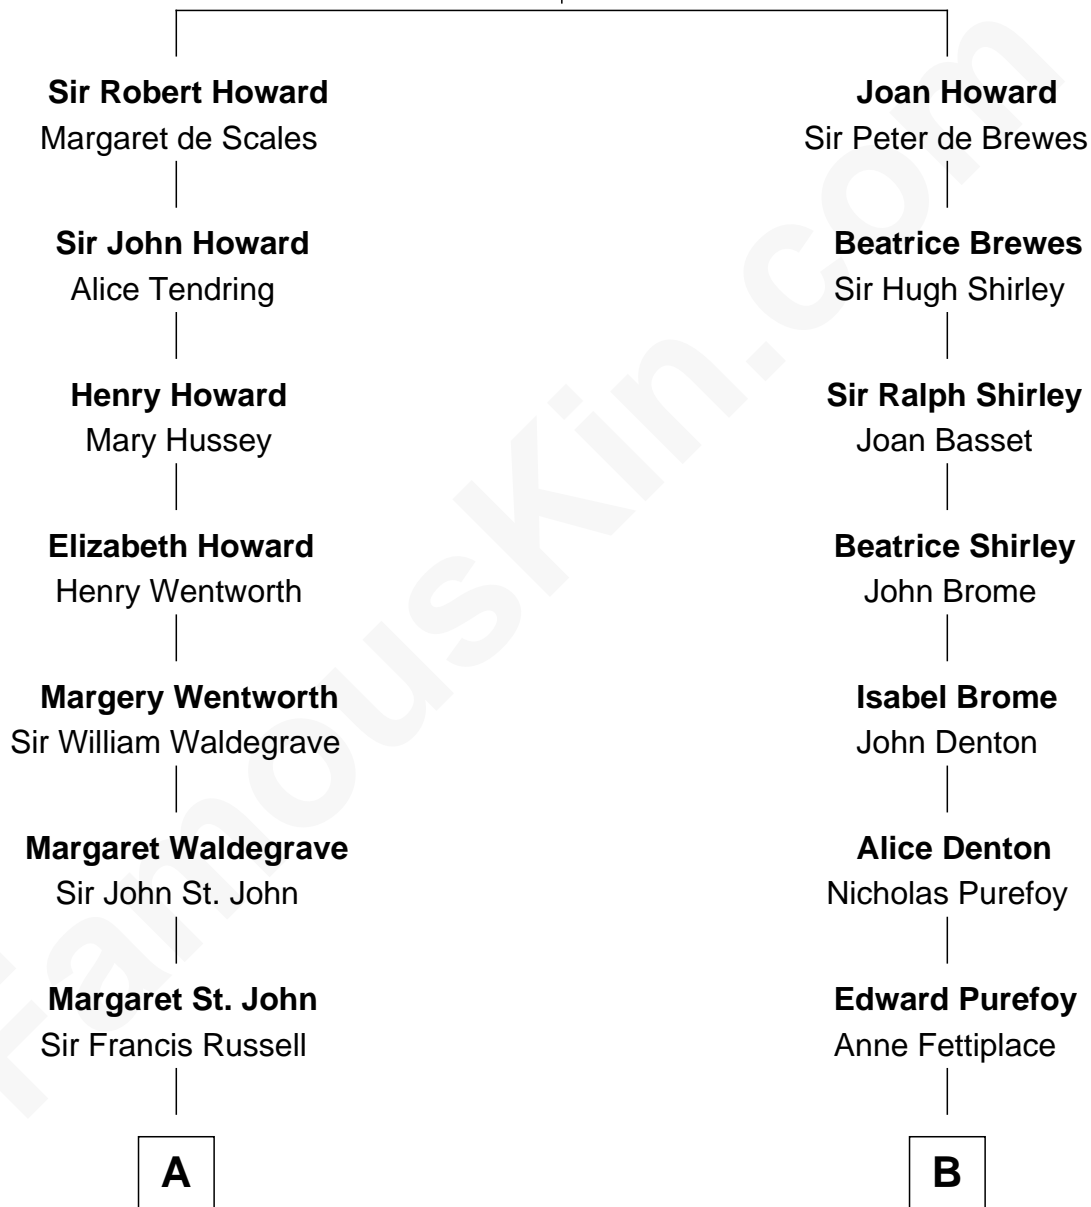

FamousKin.com Relationship Chart of

Prince William

Prince of Wales

20th cousin 1 time removed of

Anna Faris

TV and Movie Actress

Sir John Howard

Alice de Bois

C

Albert Edward John Spencer
Cynthia Elinor Beatrix Hamilton

Edward John Spencer
Frances Ruth Burke Roche

Princess Diana Frances Spencer
Charles III, King of the United Kingdom

Prince William
Prince of Wales