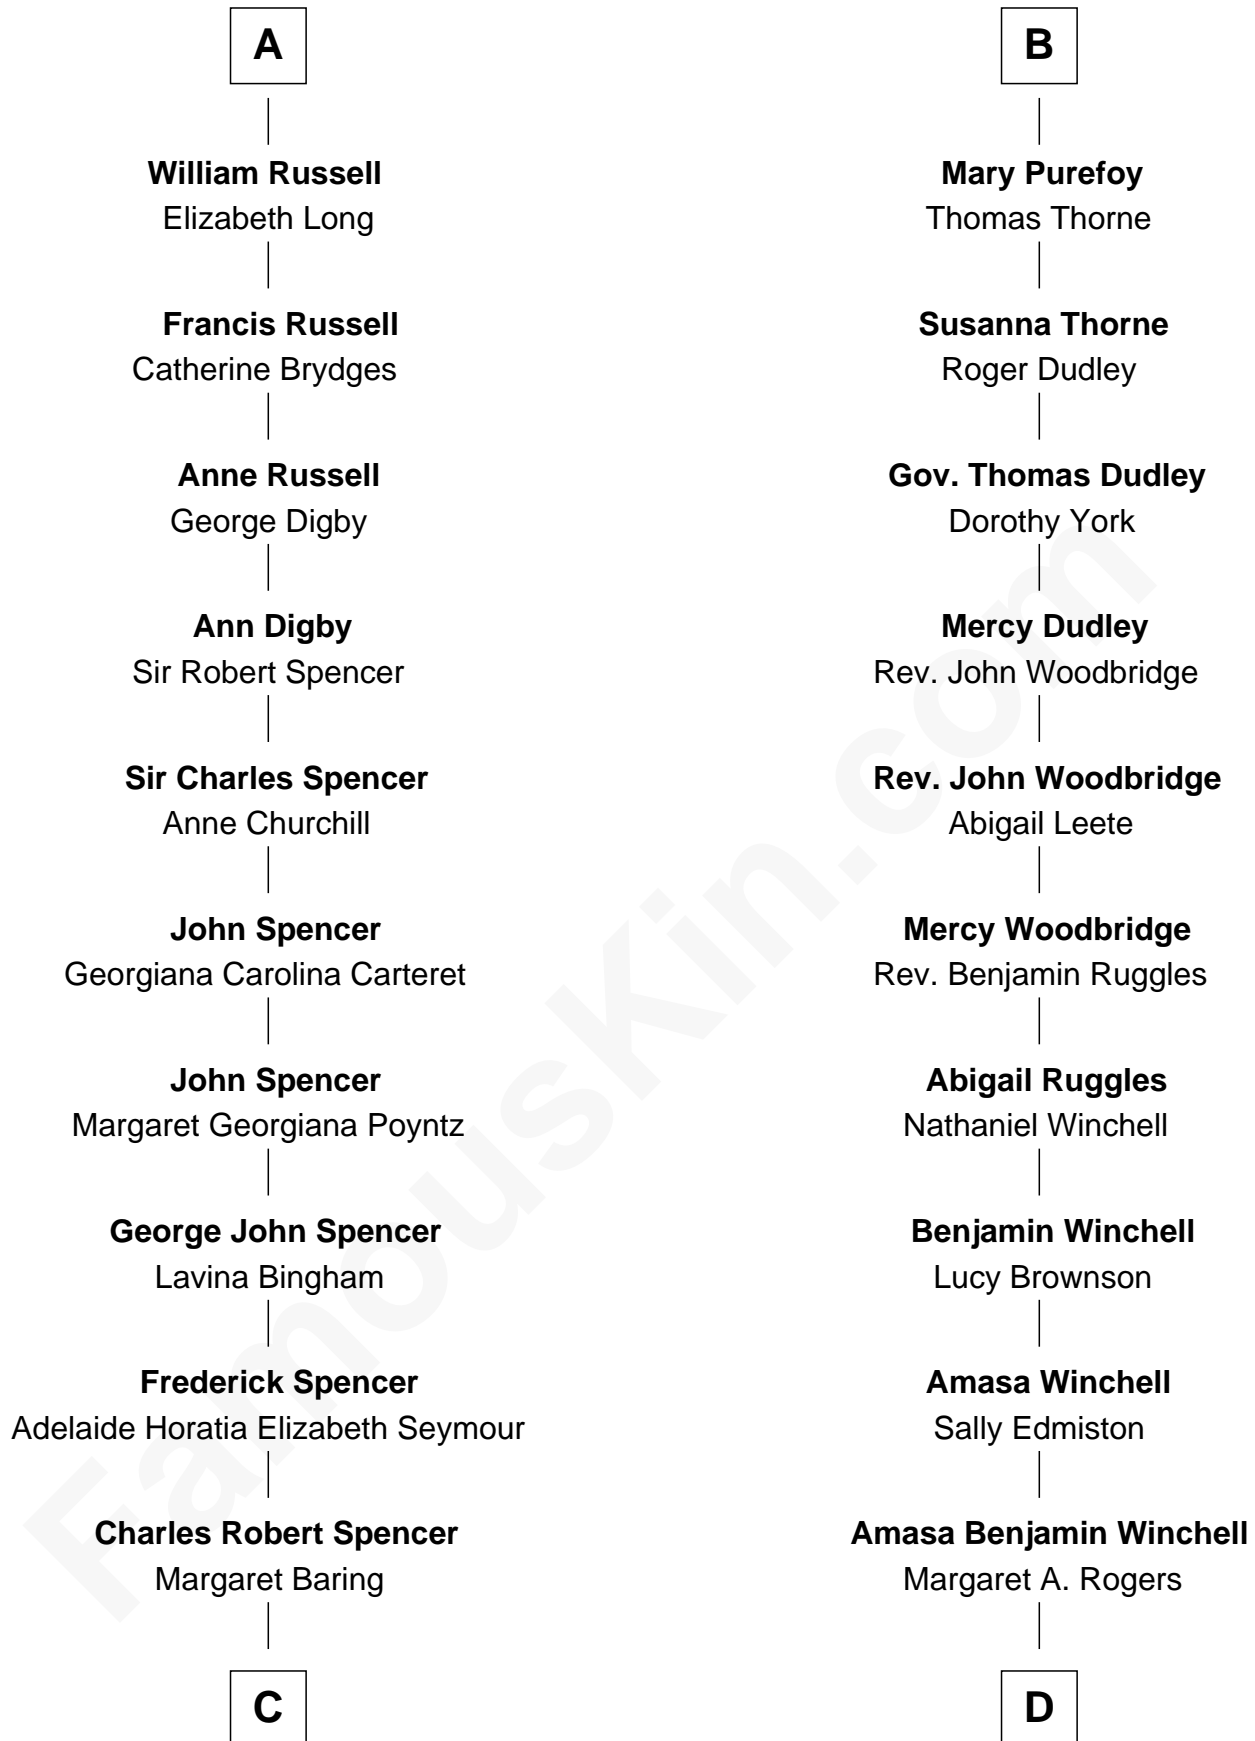

FamousKin.com Relationship Chart of

Prince William

Prince of Wales

20th cousin 1 time removed of

Anna Faris

TV and Movie Actress

Sir John Howard

Alice de Bois

C

Albert Edward John Spencer
Cynthia Elinor Beatrix Hamilton

Edward John Spencer
Frances Ruth Burke Roche

Princess Diana Frances Spencer
Charles III, King of the United Kingdom

Prince William
Prince of Wales