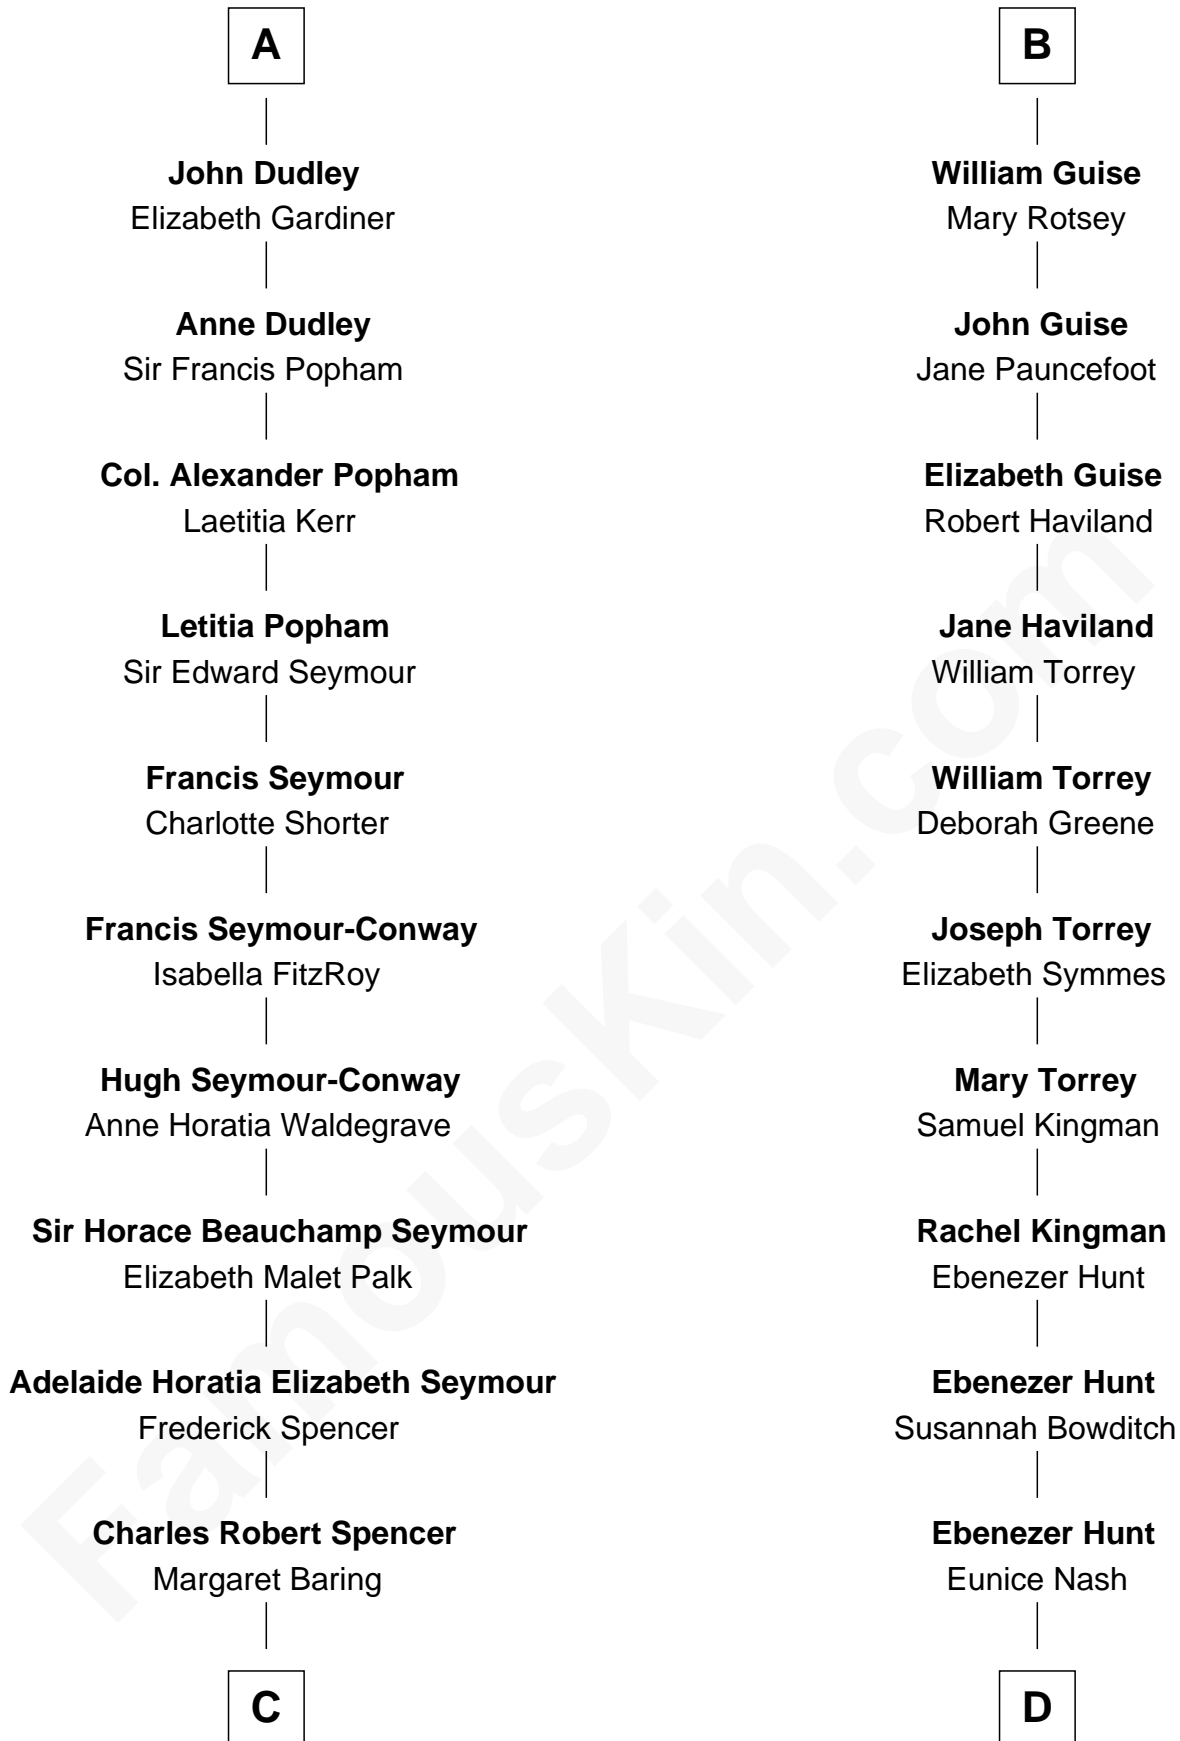

## Relationship Chart of

### Prince William

*Prince of Wales*

20th cousin 1 time removed of

**Linda Hunt**  
*TV and Movie Actress*

**C**

**Albert Edward John Spencer**  
Cynthia Elinor Beatrix Hamilton

**Edward John Spencer**  
Frances Ruth Burke Roche

**Princess Diana Frances Spencer**  
Charles III, King of the United Kingdom

**Prince William**  
*Prince of Wales*

**D**

**Charles Edwin Hunt**  
Marcia E. Phillips

**Charles Phillips Hunt**  
Ella Maria Read