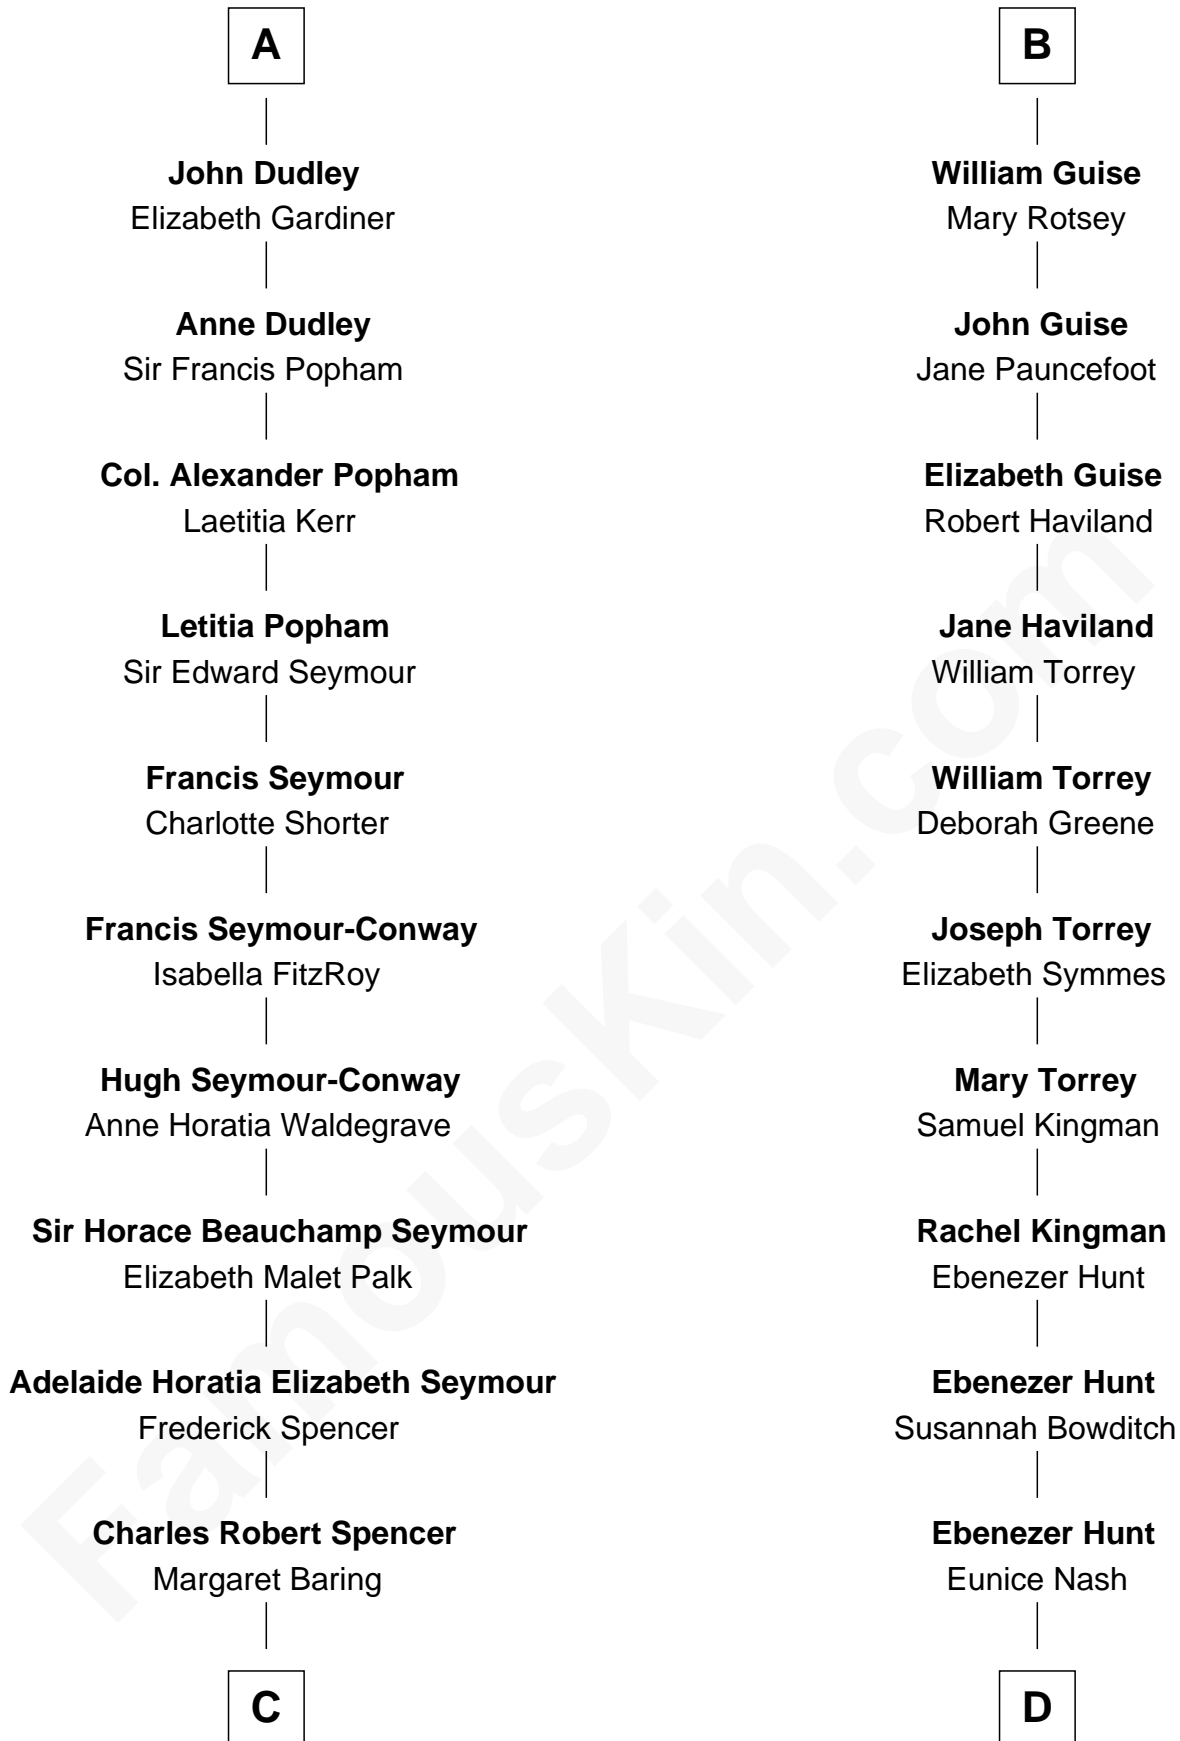

FamousKin.com Relationship Chart of

Prince William

Prince of Wales

20th cousin 1 time removed of

Linda Hunt

TV and Movie Actress

Edmund de Stafford

Margaret Basset

C

Albert Edward John Spencer
Cynthia Elinor Beatrix Hamilton

Edward John Spencer
Frances Ruth Burke Roche

Princess Diana Frances Spencer
Charles III, King of the United Kingdom

Prince William
Prince of Wales