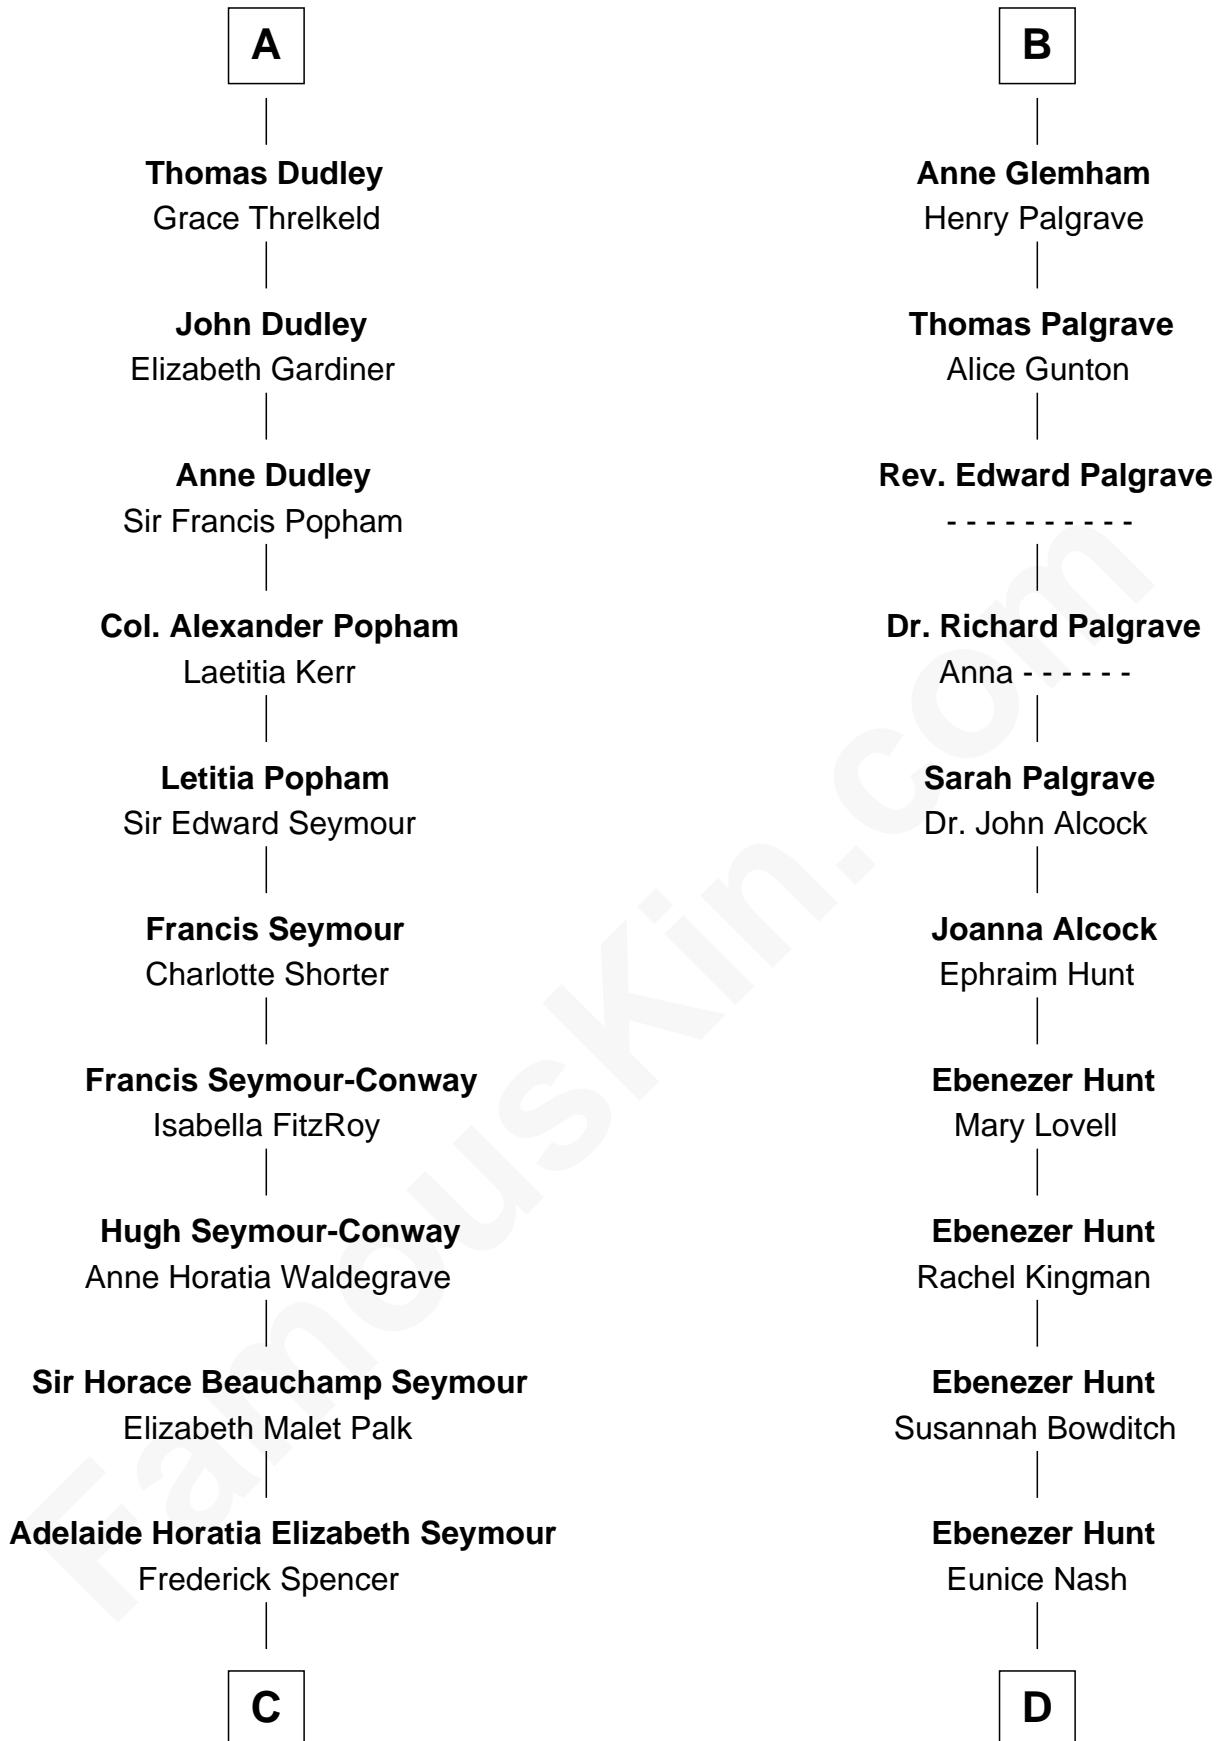

FamousKin.com Relationship Chart of

Prince William

Prince of Wales

21st cousin of

Linda Hunt

TV and Movie Actress

Edmund Plantagenet

Blanche of Artois

C

Charles Robert Spencer

Margaret Baring

Albert Edward John Spencer

Cynthia Elinor Beatrix Hamilton

Edward John Spencer

Frances Ruth Burke Roche

Princess Diana Frances Spencer

Charles III, King of the United Kingdom

Prince William

Prince of Wales

D

Charles Edwin Hunt

Marcia E. Phillips

Charles Phillips Hunt

Ella Maria Read