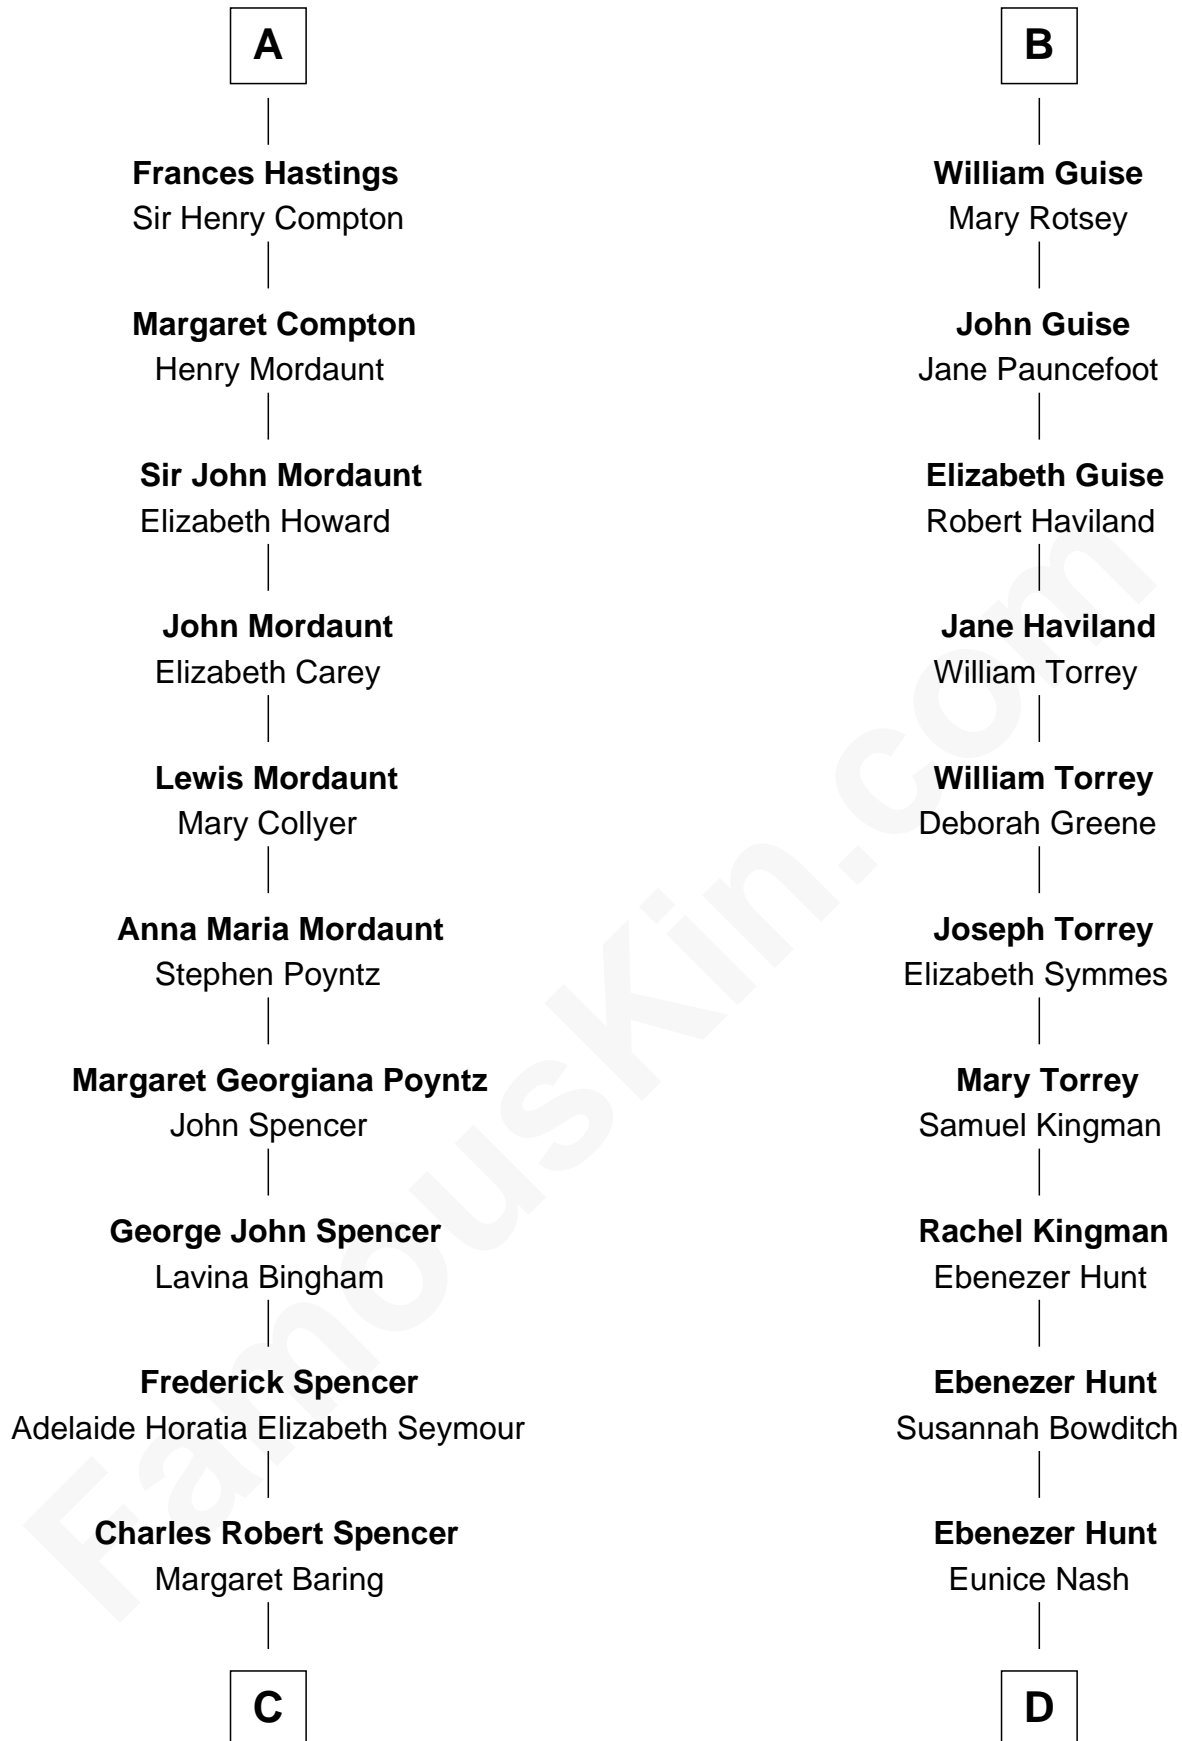

FamousKin.com Relationship Chart of

Prince William

Prince of Wales

20th cousin 1 time removed of

Linda Hunt

TV and Movie Actress

Sir Henry de Percy

Eleanor de Arundel

C

Albert Edward John Spencer
Cynthia Elinor Beatrix Hamilton

Edward John Spencer
Frances Ruth Burke Roche

Princess Diana Frances Spencer
Charles III, King of the United Kingdom

Prince William
Prince of Wales