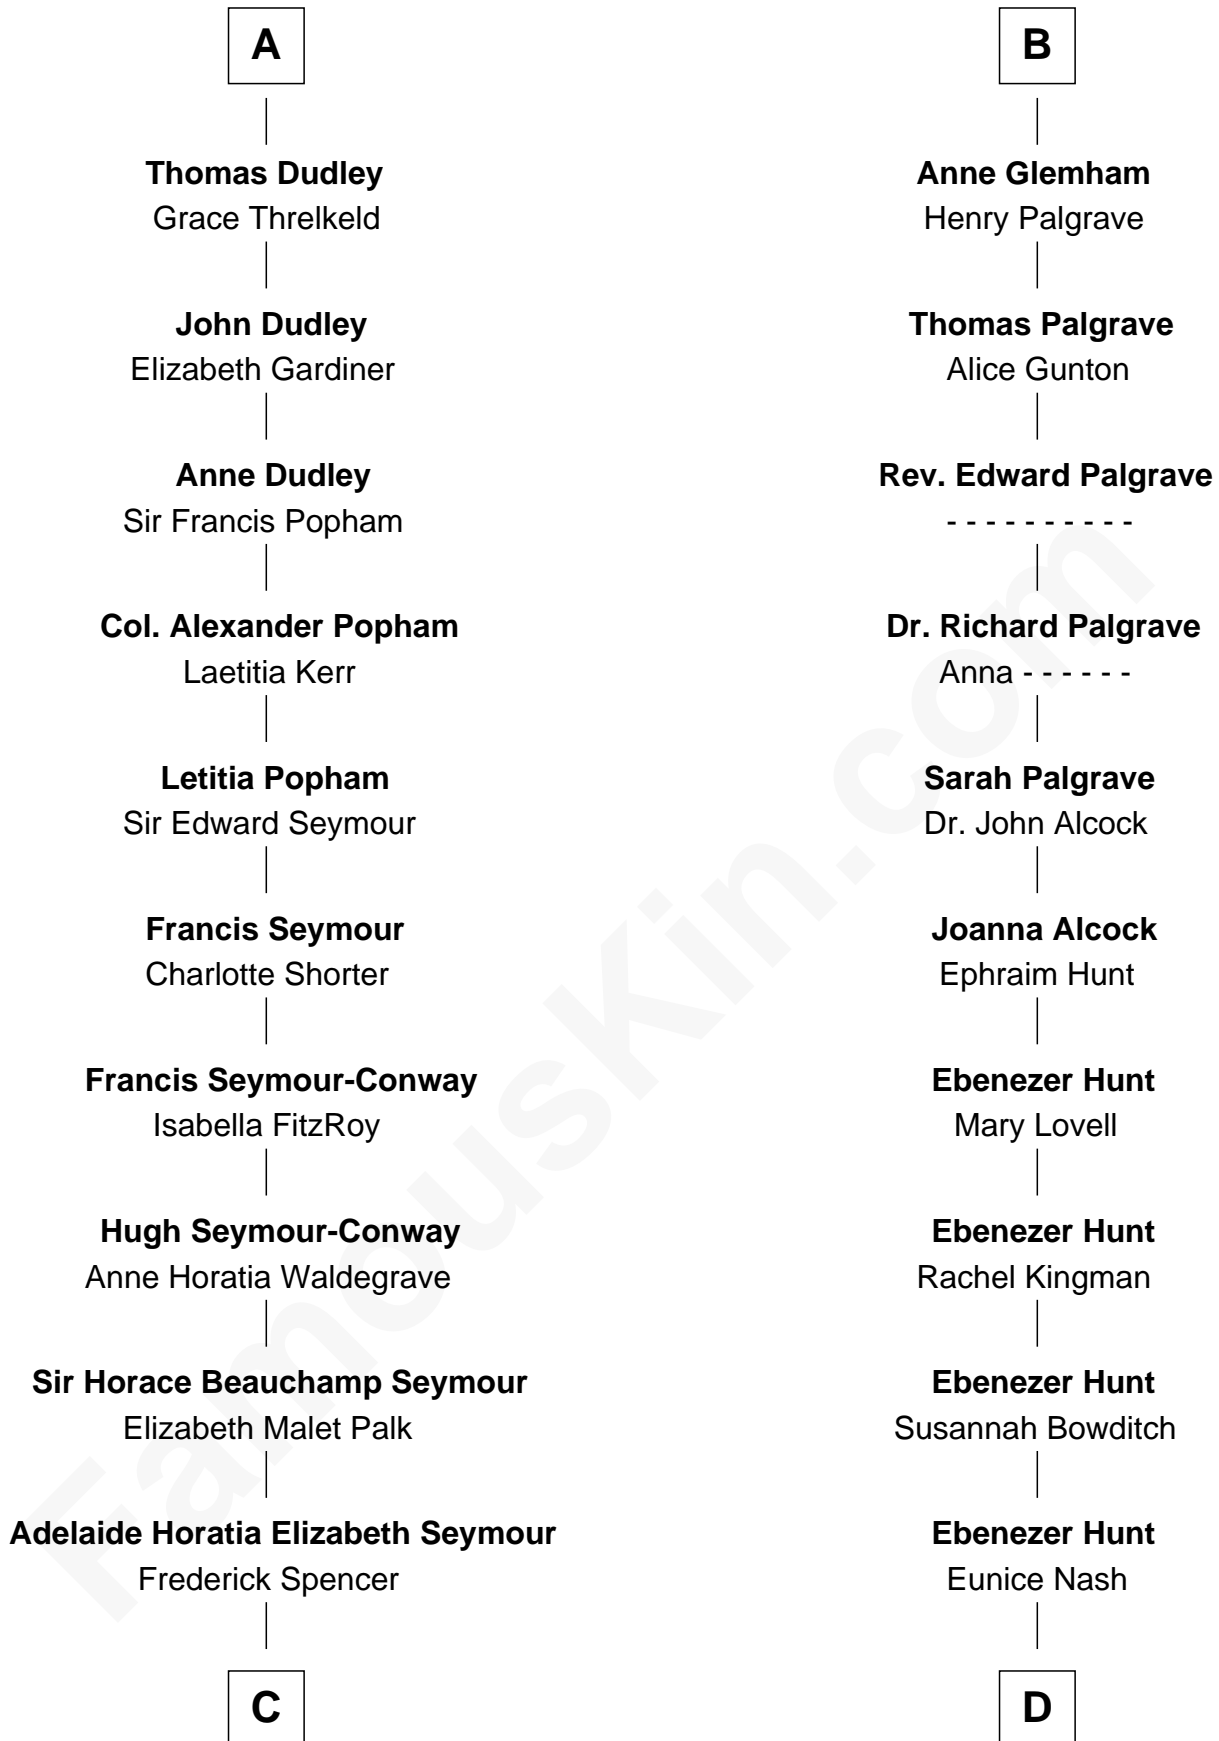

# FamousKin.com Relationship Chart of

**Prince William**

*Prince of Wales*

21st cousin of

**Linda Hunt**

*TV and Movie Actress*

**Sir Patrick de Chaworth**

Isabella de Beauchamp

**C**

**Charles Robert Spencer**

Margaret Baring

**Albert Edward John Spencer**

Cynthia Elinor Beatrix Hamilton

**Edward John Spencer**

Frances Ruth Burke Roche

**Princess Diana Frances Spencer**

Charles III, King of the United Kingdom

**Prince William**

*Prince of Wales*

**D**

**Charles Edwin Hunt**

Marcia E. Phillips

**Charles Phillips Hunt**

Ella Maria Read