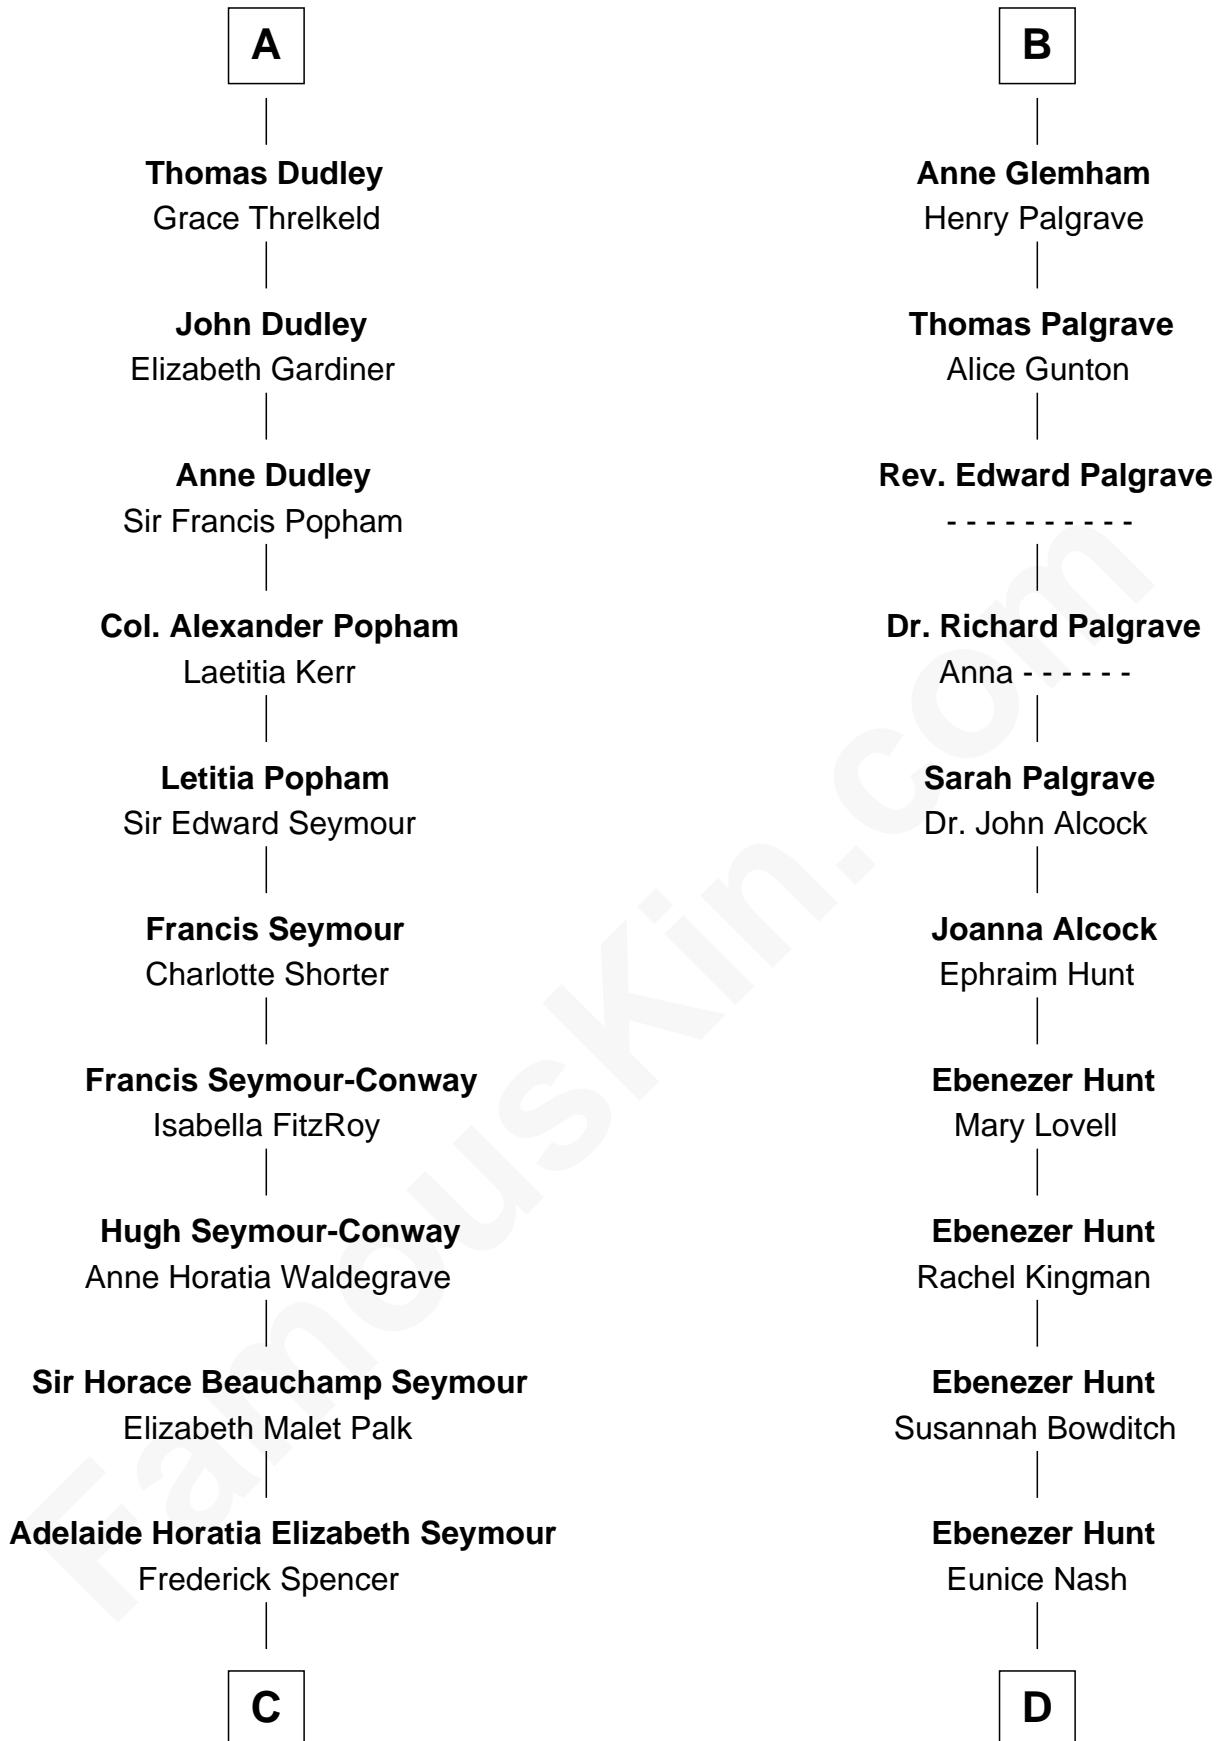

FamousKin.com Relationship Chart of

Prince William

Prince of Wales

21st cousin of

Linda Hunt

TV and Movie Actress

C

Charles Robert Spencer

Margaret Baring

Albert Edward John Spencer

Cynthia Elinor Beatrix Hamilton

Edward John Spencer

Frances Ruth Burke Roche

Princess Diana Frances Spencer

Charles III, King of the United Kingdom

Prince William