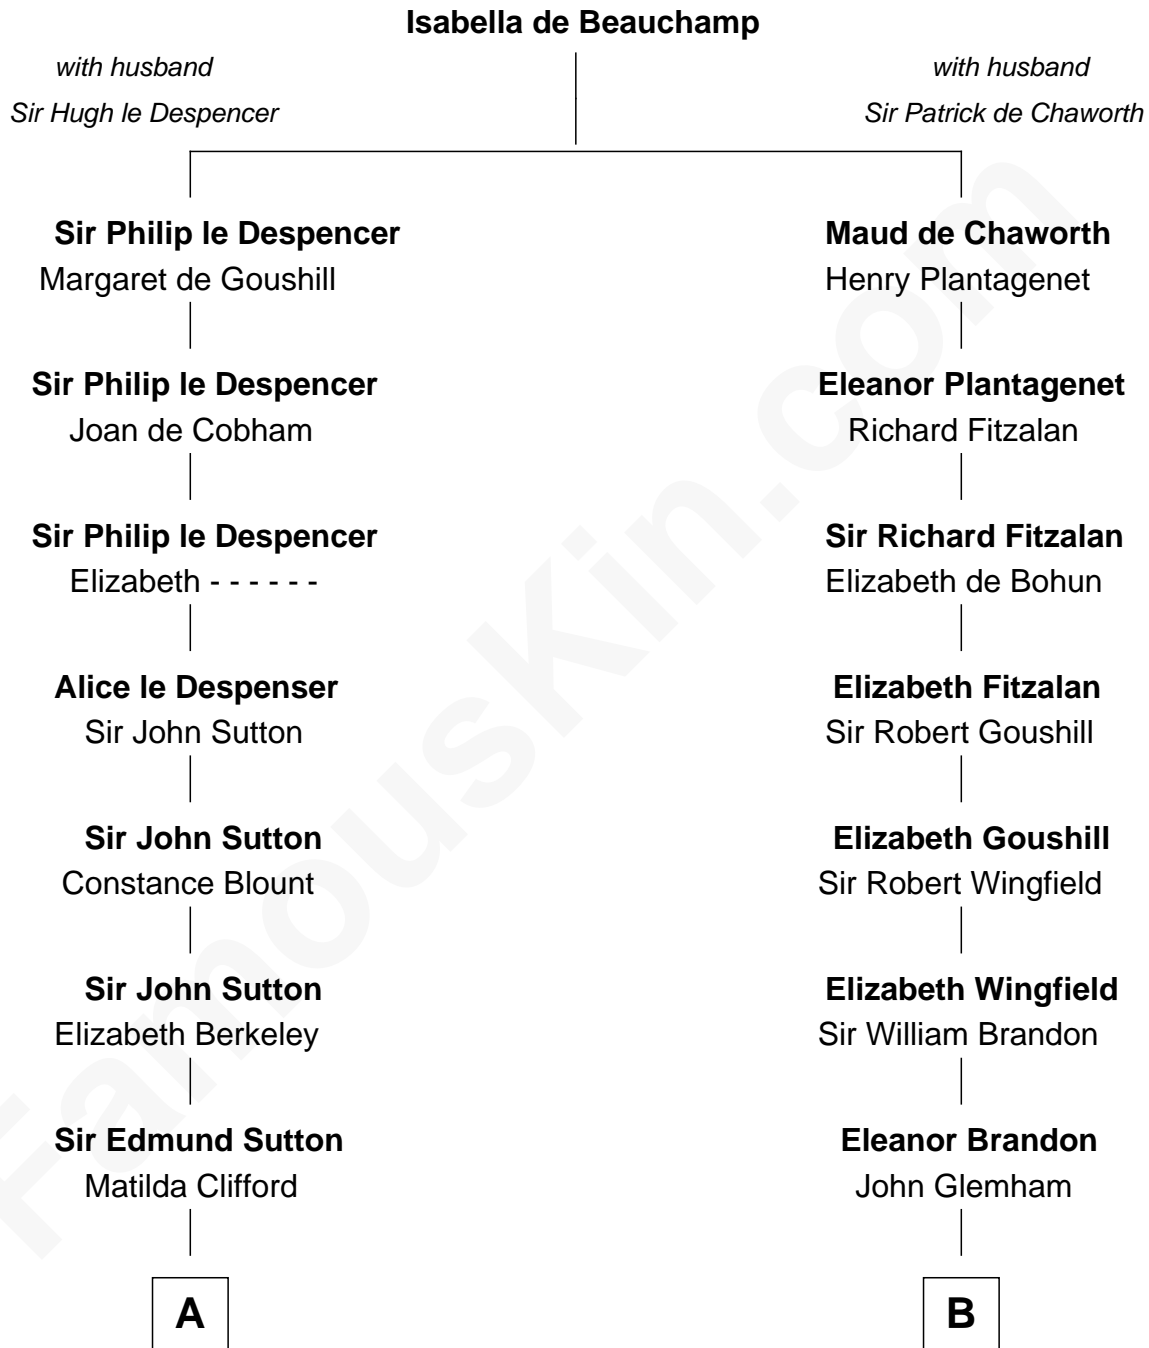

FamousKin.com Relationship Chart of

Prince William

Prince of Wales

21st cousin of

Linda Hunt

TV and Movie Actress

C

Charles Robert Spencer

Margaret Baring

Albert Edward John Spencer

Cynthia Elinor Beatrix Hamilton

Edward John Spencer

Frances Ruth Burke Roche

Princess Diana Frances Spencer

Charles III, King of the United Kingdom

Prince William