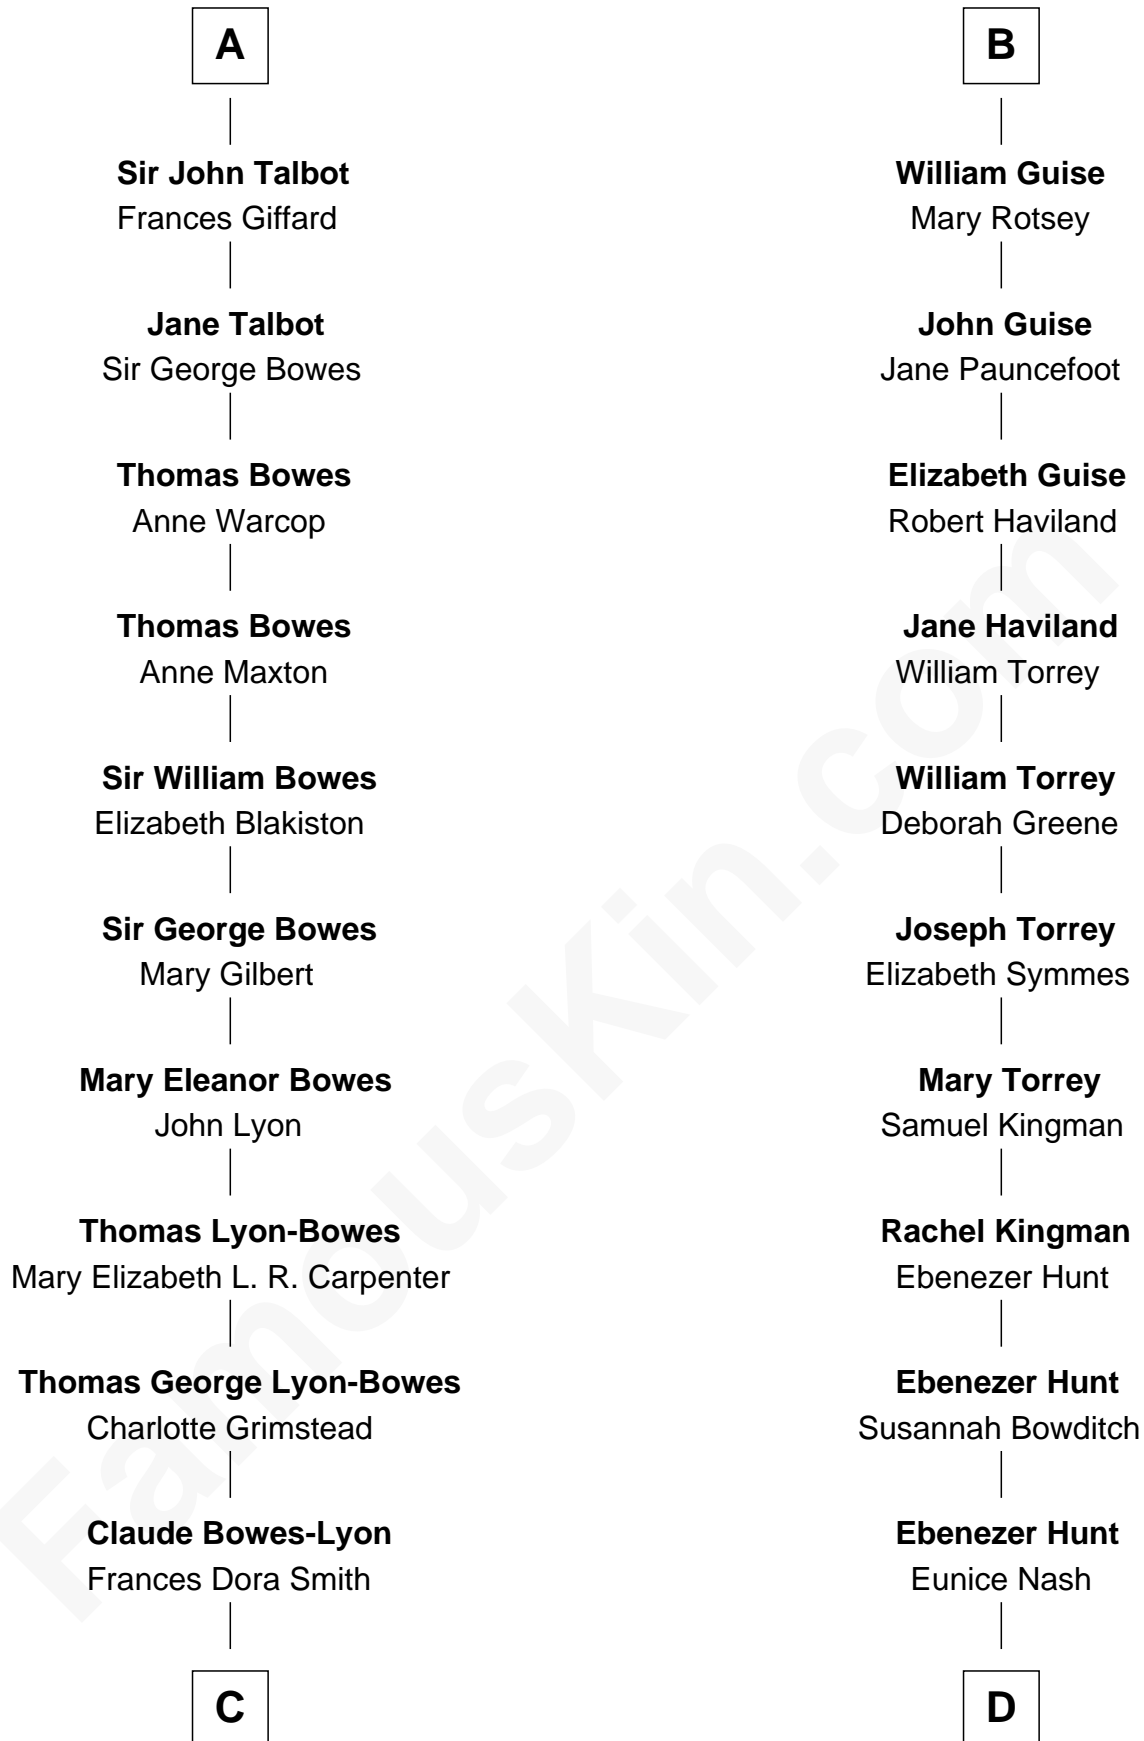

FamousKin.com Relationship Chart of

Prince William

Prince of Wales

21st cousin of

Linda Hunt

TV and Movie Actress

William de Ros
Maude de Vaux

Sir William de Ros
Margery de Badlesmere

Maud de Roos
John de Welles

Anne de Welles
James Butler

James Butler
Joan Beauchamp

Elizabeth Butler
John Talbot

Sir Gilbert Talbot
Audrey Cotton

Sir John Talbot
Margaret Troutbeck

A

Sir William de Ros
Margery de Badlesmere

Thomas de Ros
Beatrice de Stafford

Margaret de Ros
Sir Reynold Grey

Sir John Grey
Constance de Holand

Sir Edmund Grey
Katherine Percy

Anne Grey
Sir John Grey

Probable

Tacy Grey
John Guise

B