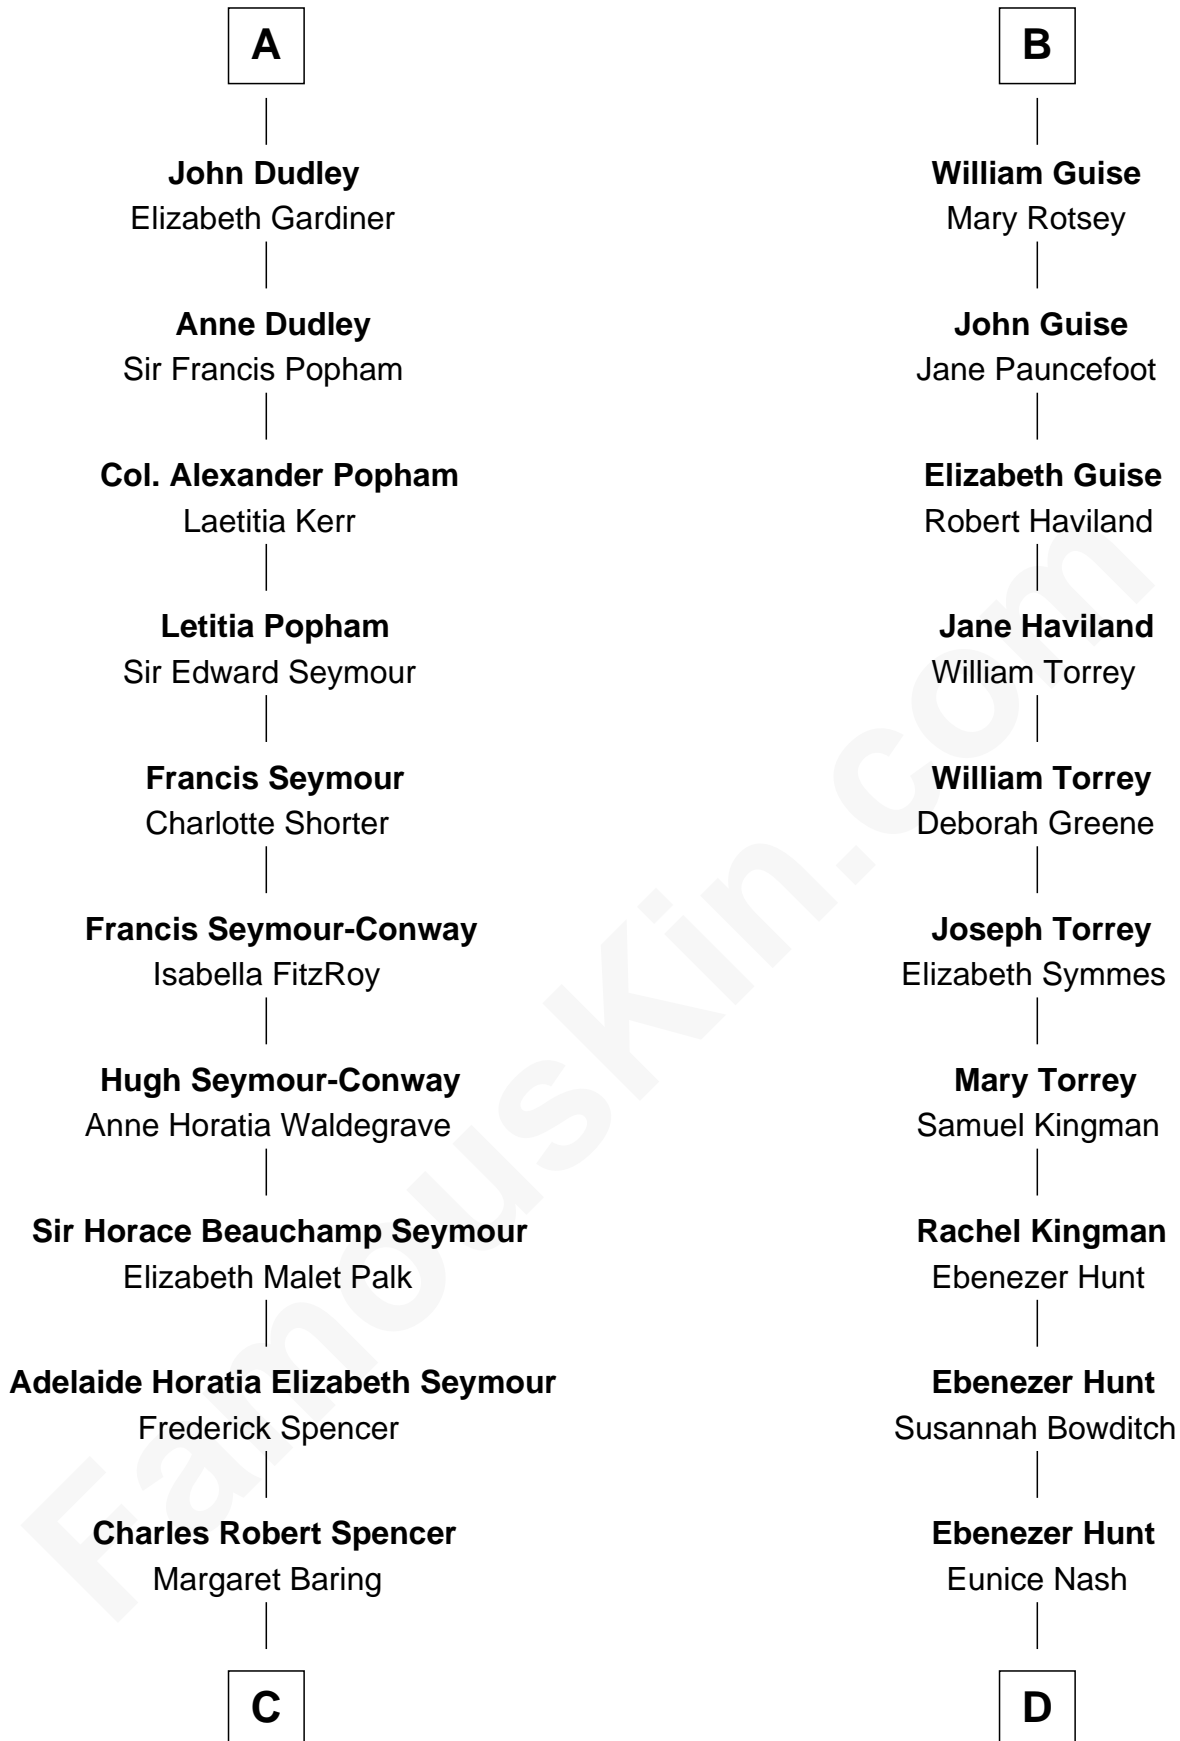

# FamousKin.com Relationship Chart of

**Prince William**

*Prince of Wales*

20th cousin 1 time removed of

**Linda Hunt**

*TV and Movie Actress*

**Hugh de Audley**

Margaret de Clare

**C**

**Albert Edward John Spencer**

Cynthia Elinor Beatrix Hamilton

**Edward John Spencer**

Frances Ruth Burke Roche

**Princess Diana Frances Spencer**

Charles III, King of the United Kingdom

**Prince William**

*Prince of Wales*

**D**

**Charles Edwin Hunt**

Marcia E. Phillips

**Charles Phillips Hunt**

Ella Maria Read

**Charles Edwin Hunt**

Louise Phipps Davy