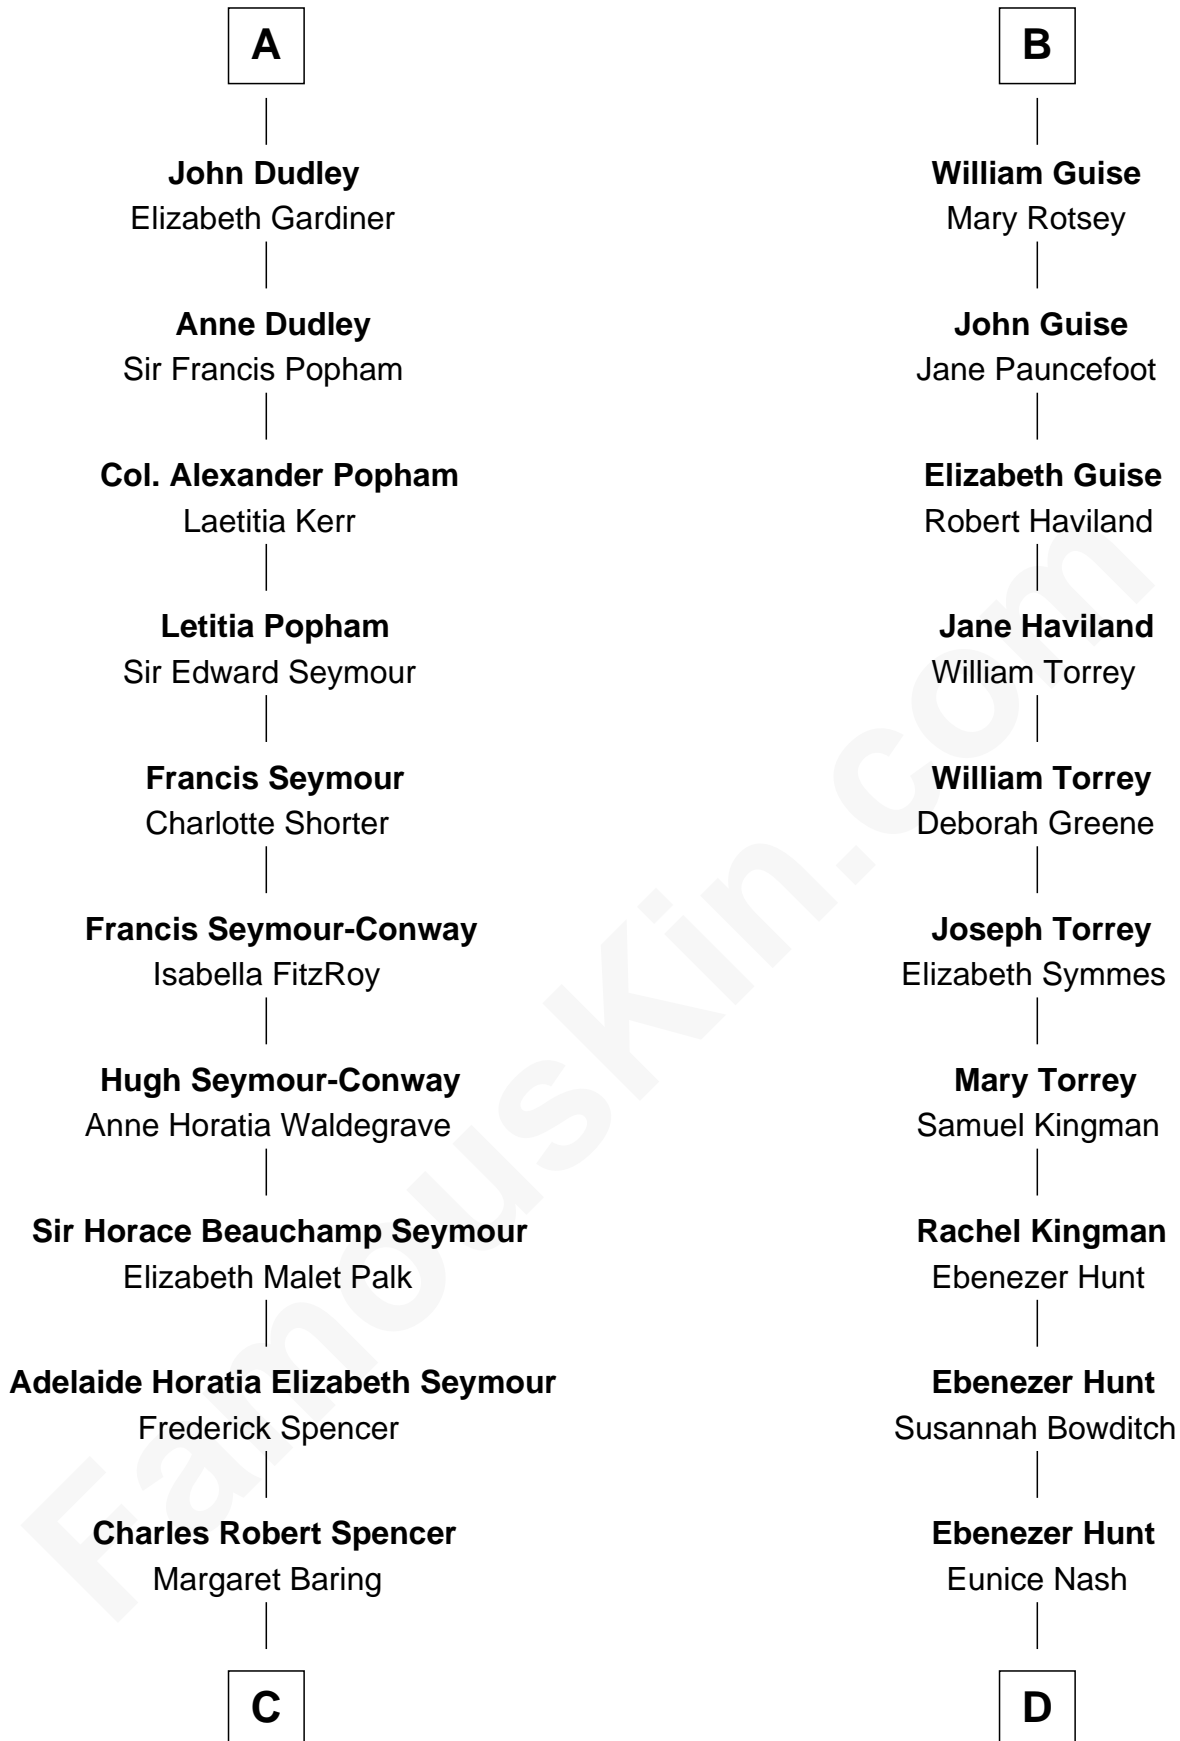

FamousKin.com

Relationship Chart of

Prince William

Prince of Wales

20th cousin 1 time removed of

Linda Hunt
TV and Movie Actress

C

Albert Edward John Spencer

Cynthia Elinor Beatrix Hamilton

Edward John Spencer

Frances Ruth Burke Roche

Princess Diana Frances Spencer

Charles III, King of the United Kingdom

Prince William

Prince of Wales

D