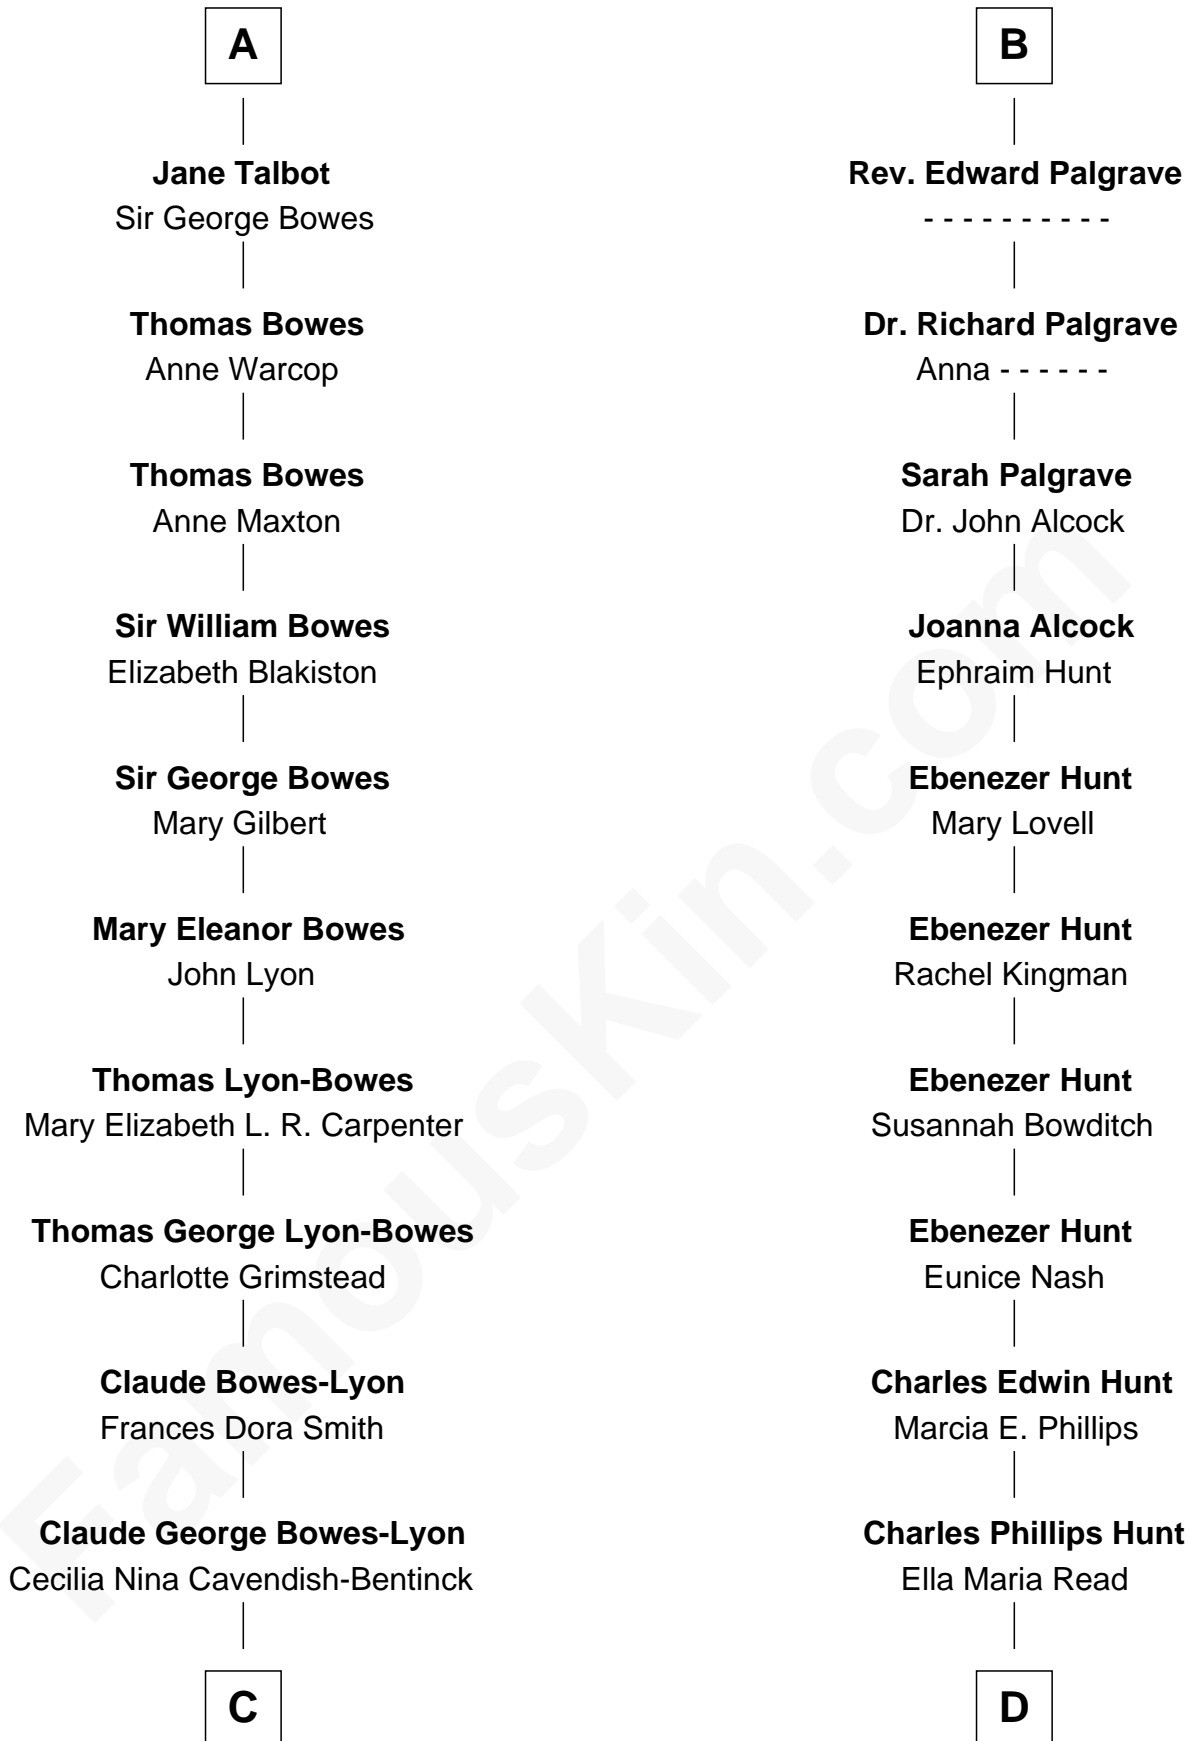

FamousKin.com Relationship Chart of

Prince William

Prince of Wales

19th cousin 1 time removed of

Linda Hunt

TV and Movie Actress

Richard Fitzalan
Eleanor Plantagenet

C

Elizabeth Bowes-Lyon

George VI, King of the United Kingdom

Elizabeth II, Queen of the United Kingdom

Prince Philip of Edinburgh

Charles III, King of the United Kingdom

Princess Diana Frances Spencer

Prince William