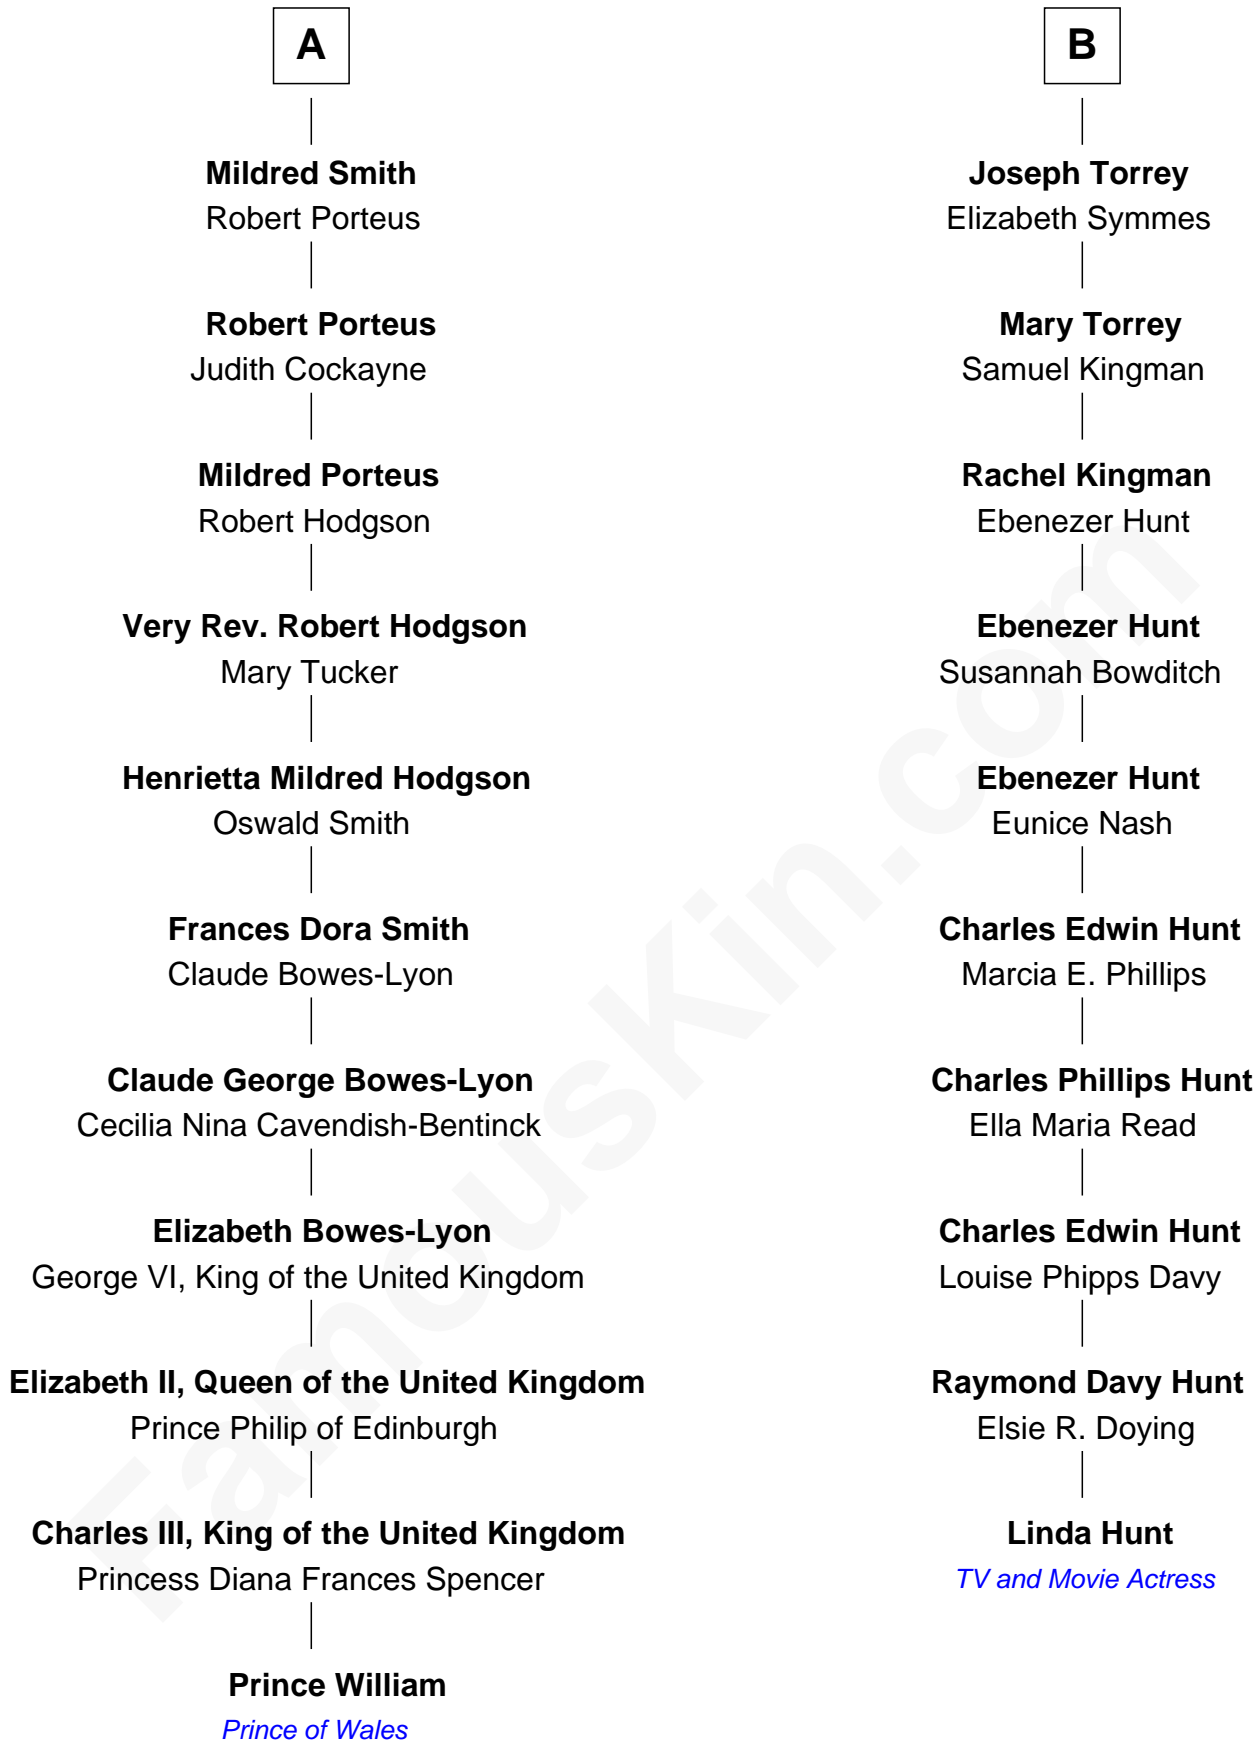

FamousKin.com Relationship Chart of

Prince William

Prince of Wales

16th cousin 1 time removed of

Linda Hunt

TV and Movie Actress

Sir John Seymour

Isabel Williams

Elizabeth Winslow

Eleanor Seymour

John Ashfield

Dorothy Ashfield

Richard Pauncefoot

Jane Pauncefoot

John Guise

Elizabeth Guise

Robert Haviland

Jane Haviland

William Torrey

William Torrey

Deborah Greene

B

William photo by [InSapphoWeTrust](#) (CC BY-SA 2.0)

Linda Hunt photo by [RedCarpetReport](#) (CC BY-SA 2.0)