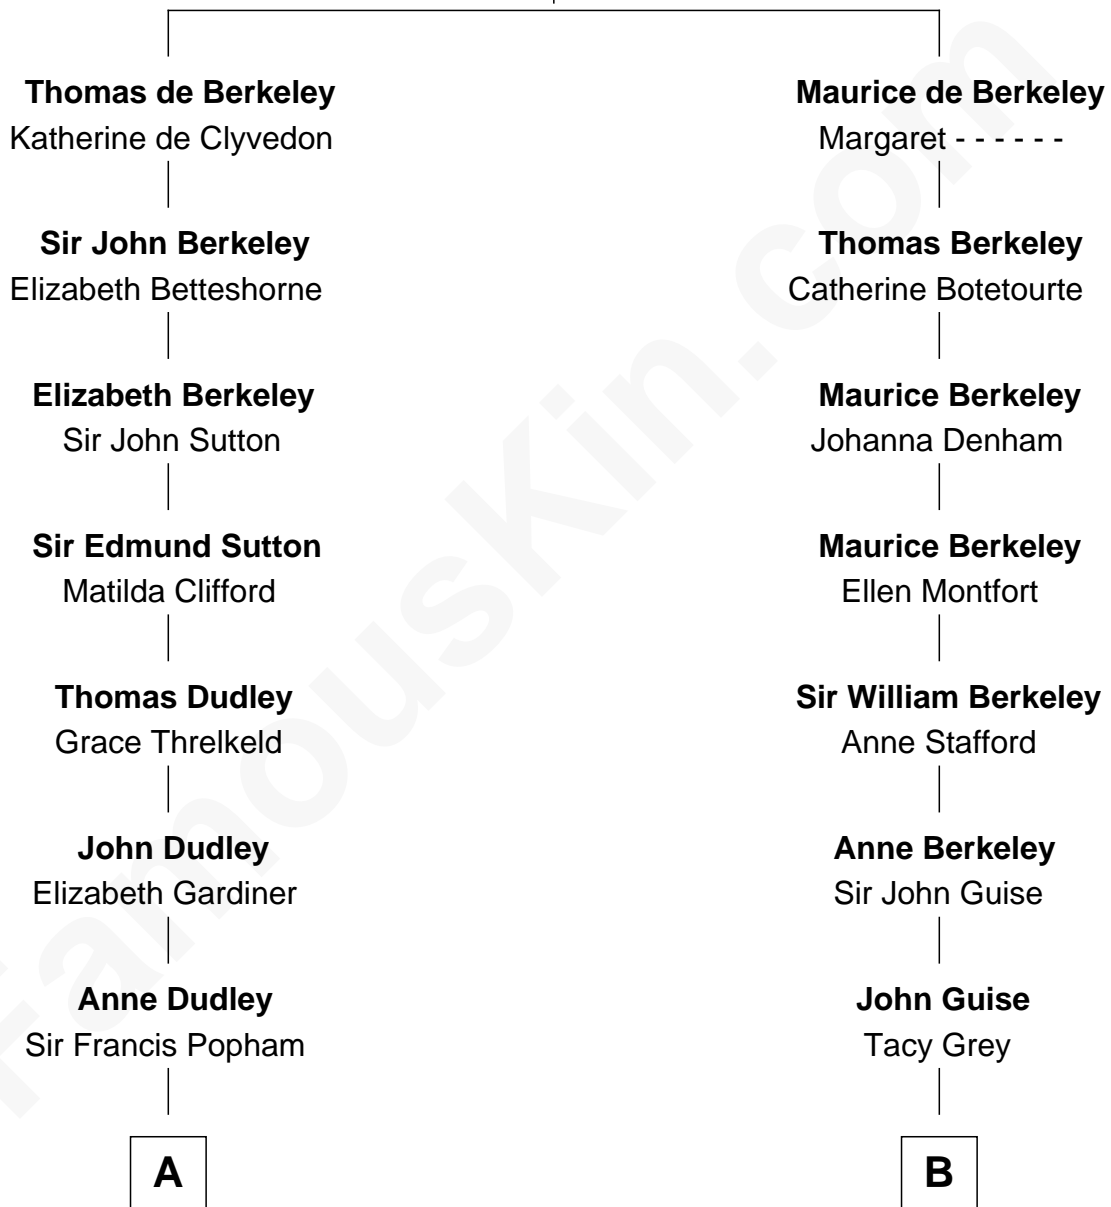

FamousKin.com
Relationship Chart of
Prince William
Prince of Wales

18th cousin 3 times removed of

Linda Hunt
TV and Movie Actress

Sir Maurice de Berkeley
 Eve la Zouche

C

Princess Diana Frances Spencer
Charles III, King of the United Kingdom

Prince William
Prince of Wales

D

Charles Edwin Hunt
Marcia E. Phillips

Charles Phillips Hunt
Ella Maria Read

Charles Edwin Hunt
Louise Phipps Davy

Raymond Davy Hunt
Elsie R. Doying

Linda Hunt
TV and Movie Actress