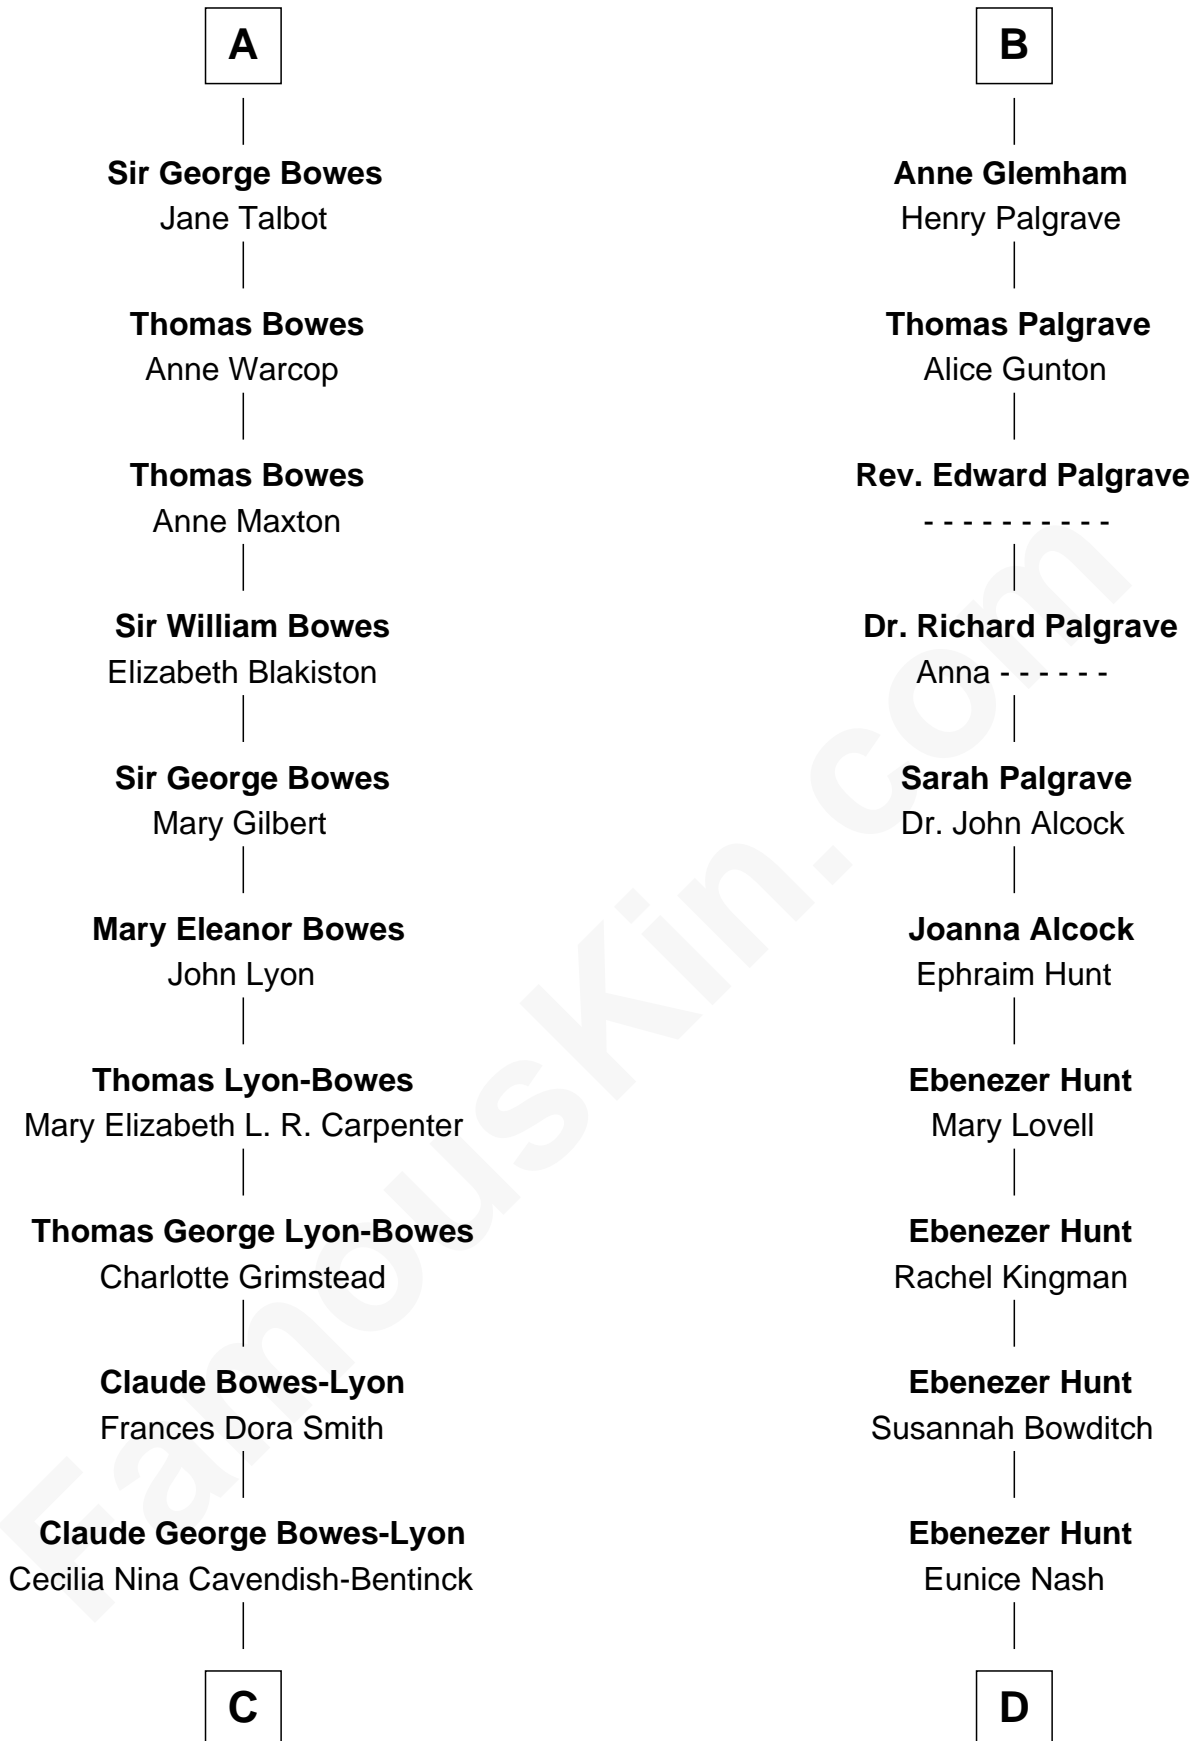

FamousKin.com Relationship Chart of

Prince William

Prince of Wales

20th cousin 1 time removed of

Linda Hunt

TV and Movie Actress

Richard Fitzalan

Alice de Saluzzo

C

Elizabeth Bowes-Lyon

George VI, King of the United Kingdom

Elizabeth II, Queen of the United Kingdom

Prince Philip of Edinburgh

Charles III, King of the United Kingdom

Princess Diana Frances Spencer

Prince William