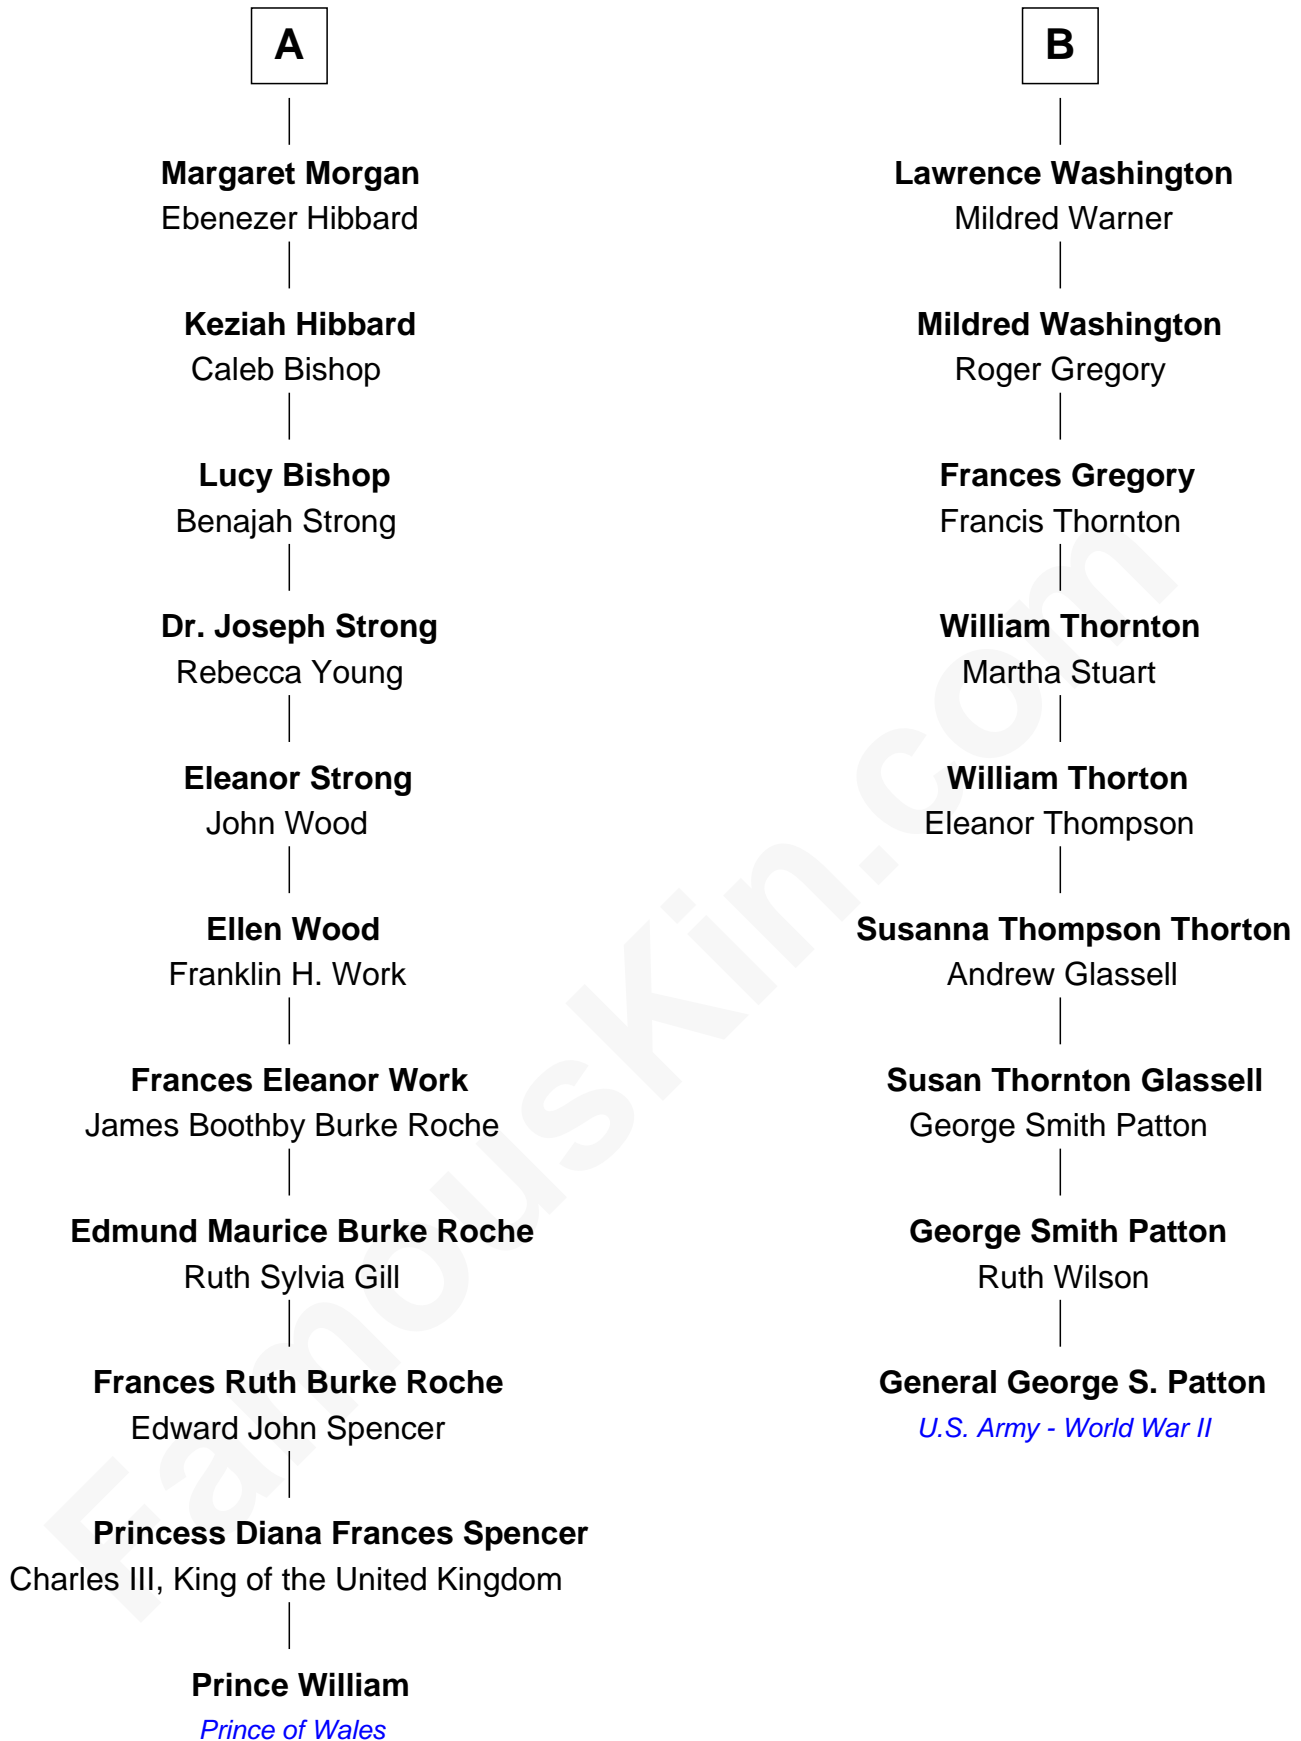

William photo by [InSapphoWeTrust](#) (CC BY-SA 2.0)