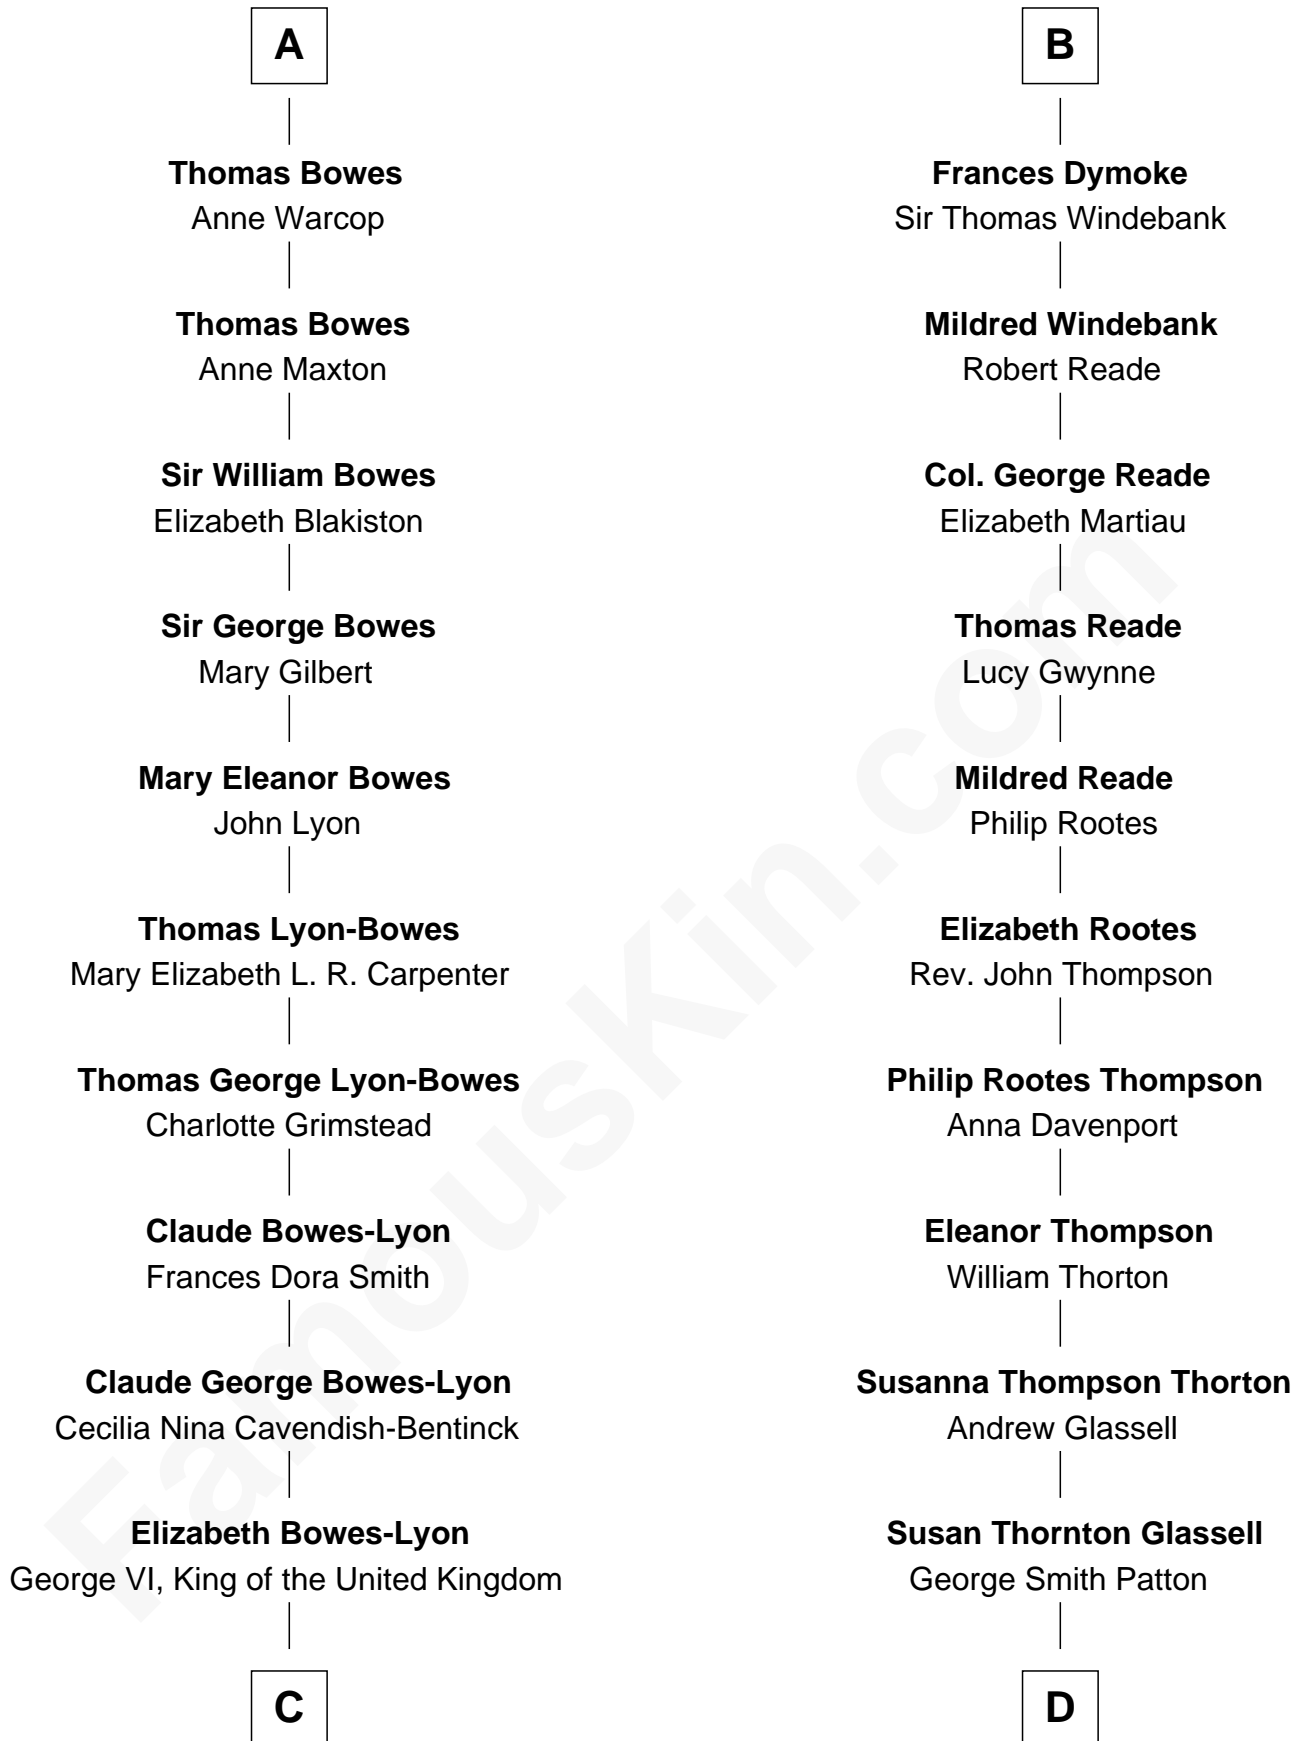

FamousKin.com Relationship Chart of

Prince William

Prince of Wales

18th cousin 1 time removed of

General George S. Patton

U.S. Army - World War II

Sir Thomas de Beauchamp

Katherine de Mortimer

C

Elizabeth II, Queen of the United Kingdom

Prince Philip of Edinburgh

Charles III, King of the United Kingdom

Princess Diana Frances Spencer

Prince William

Prince of Wales

D