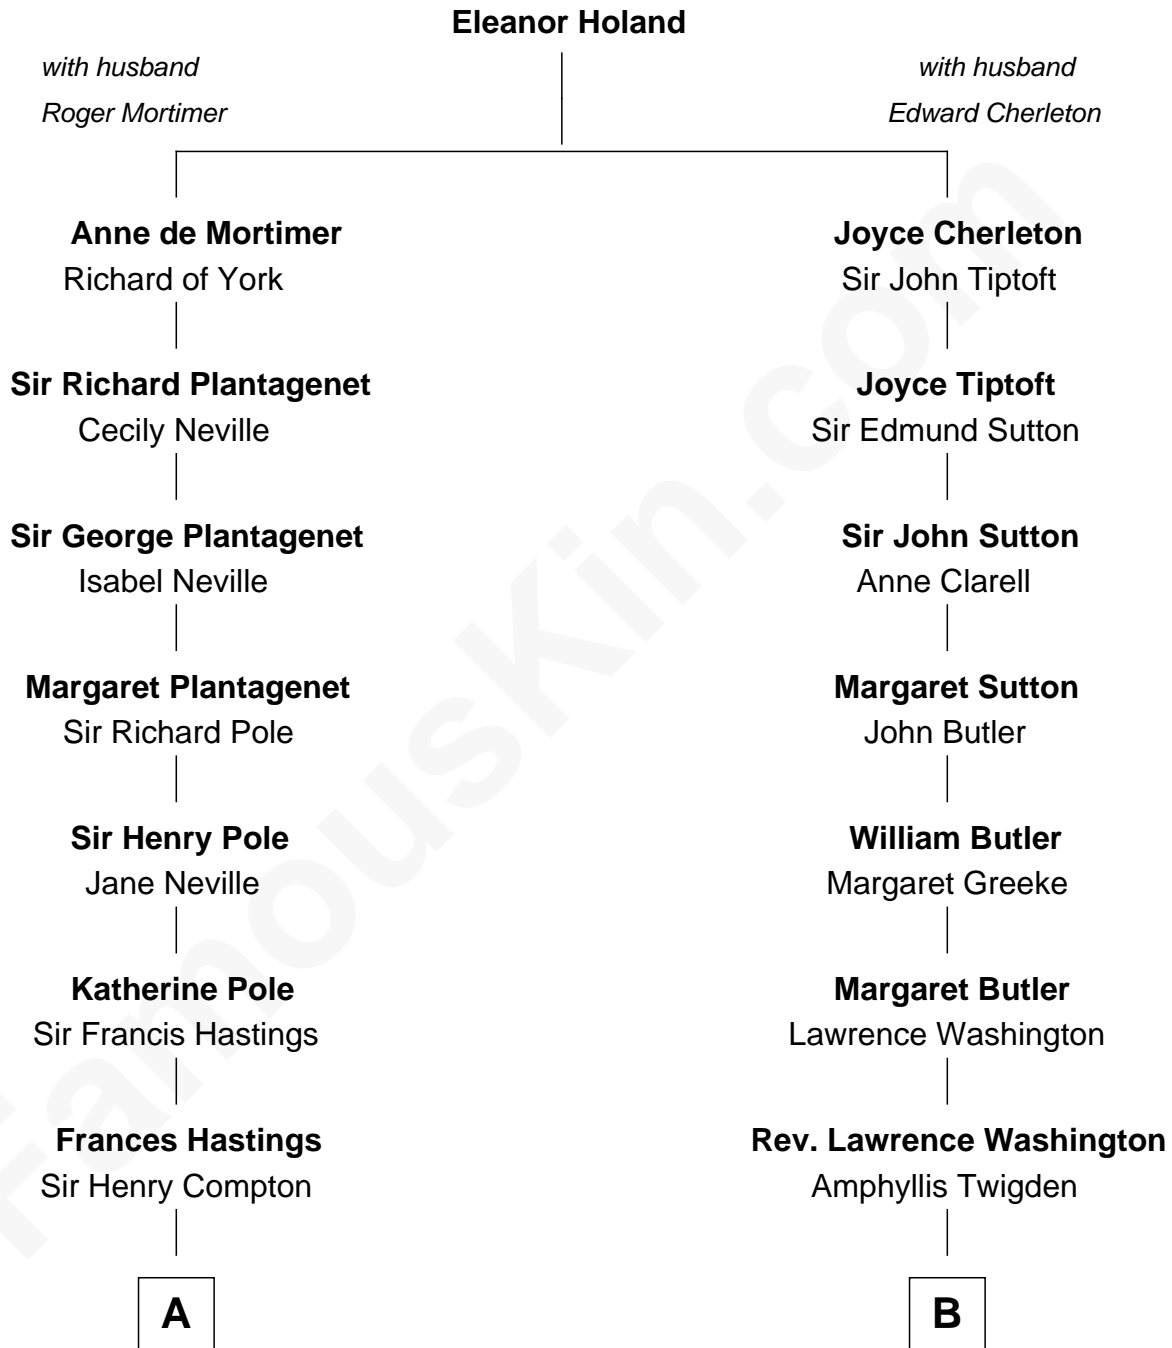

## Relationship Chart of

### Prince William

*Prince of Wales*

16th cousin 3 times removed of

**General George S. Patton**  
*U.S. Army - World War II*

**C**

—  
**Edward John Spencer**  
Frances Ruth Burke Roche

—  
**Princess Diana Frances Spencer**  
Charles III, King of the United Kingdom