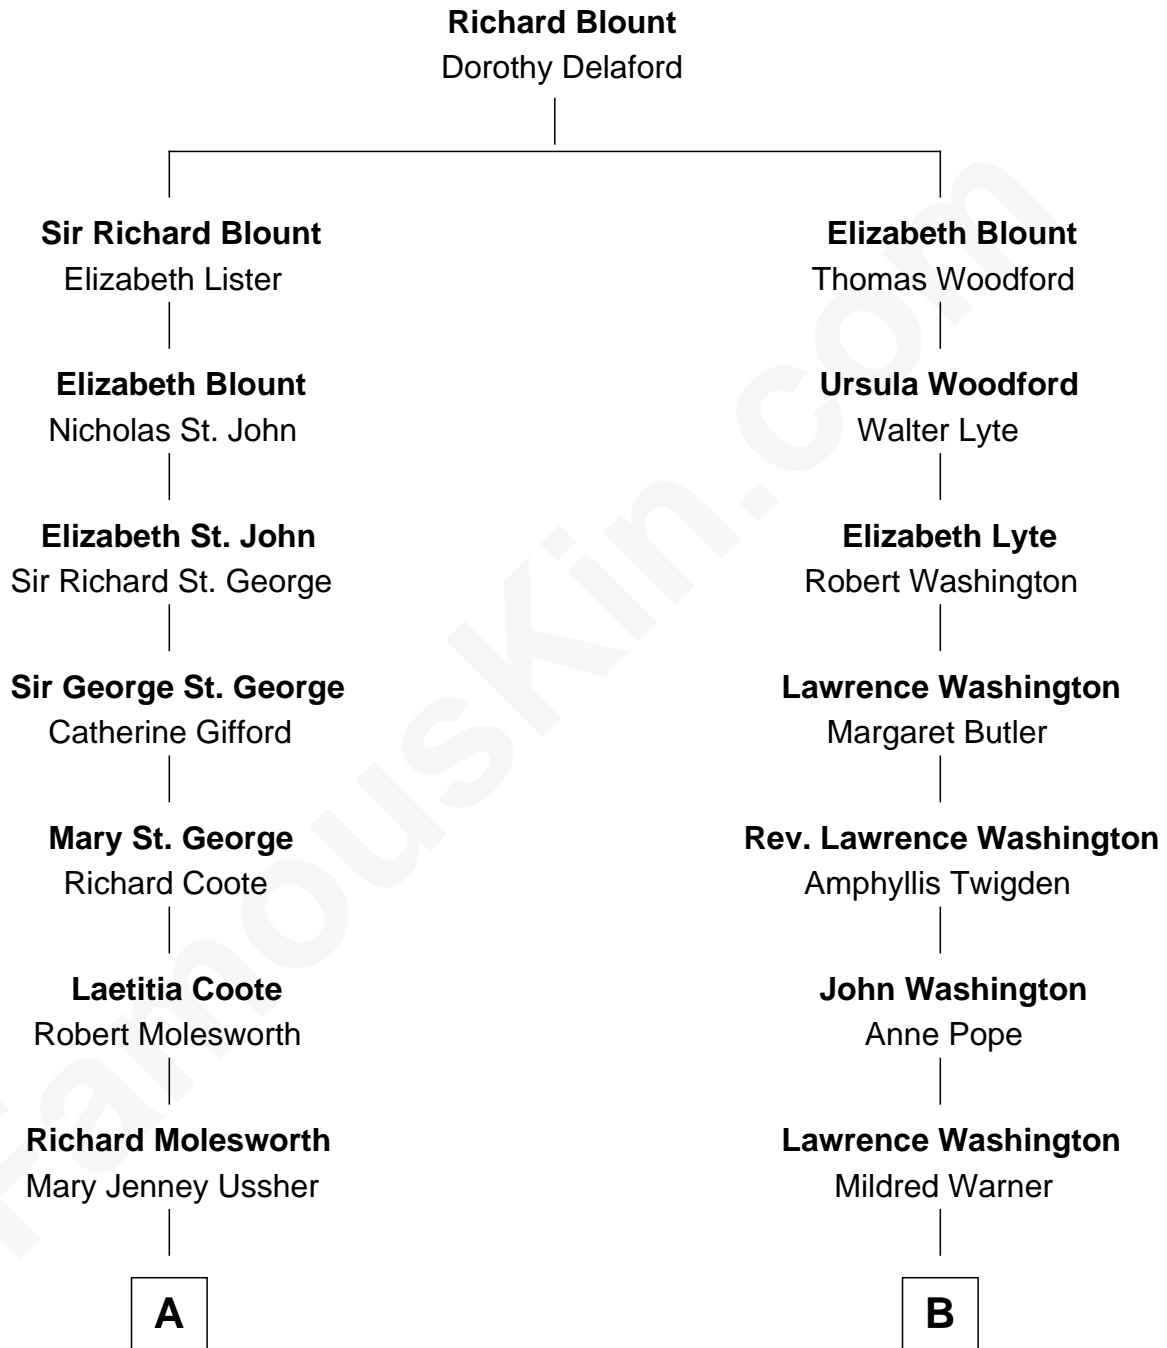

FamousKin.com Relationship Chart of

Prince William

Prince of Wales

14th cousin 1 time removed of

General George S. Patton

U.S. Army - World War II

A

Louisa Molesworth
William Brabazon Ponsonby

Mary Elizabeth Ponsonby
Charles Grey

Elizabeth Grey
John Crocker Bulteel

Louisa Emily Charlotte Bulteel
Edward Charles Baring

Margaret Baring
Charles Robert Spencer

Albert Edward John Spencer
Cynthia Elinor Beatrix Hamilton

Edward John Spencer
Frances Ruth Burke Roche

Princess Diana Frances Spencer
Charles III, King of the United Kingdom

Prince William
Prince of Wales

B

Mildred Washington
Roger Gregory

Frances Gregory
Francis Thornton