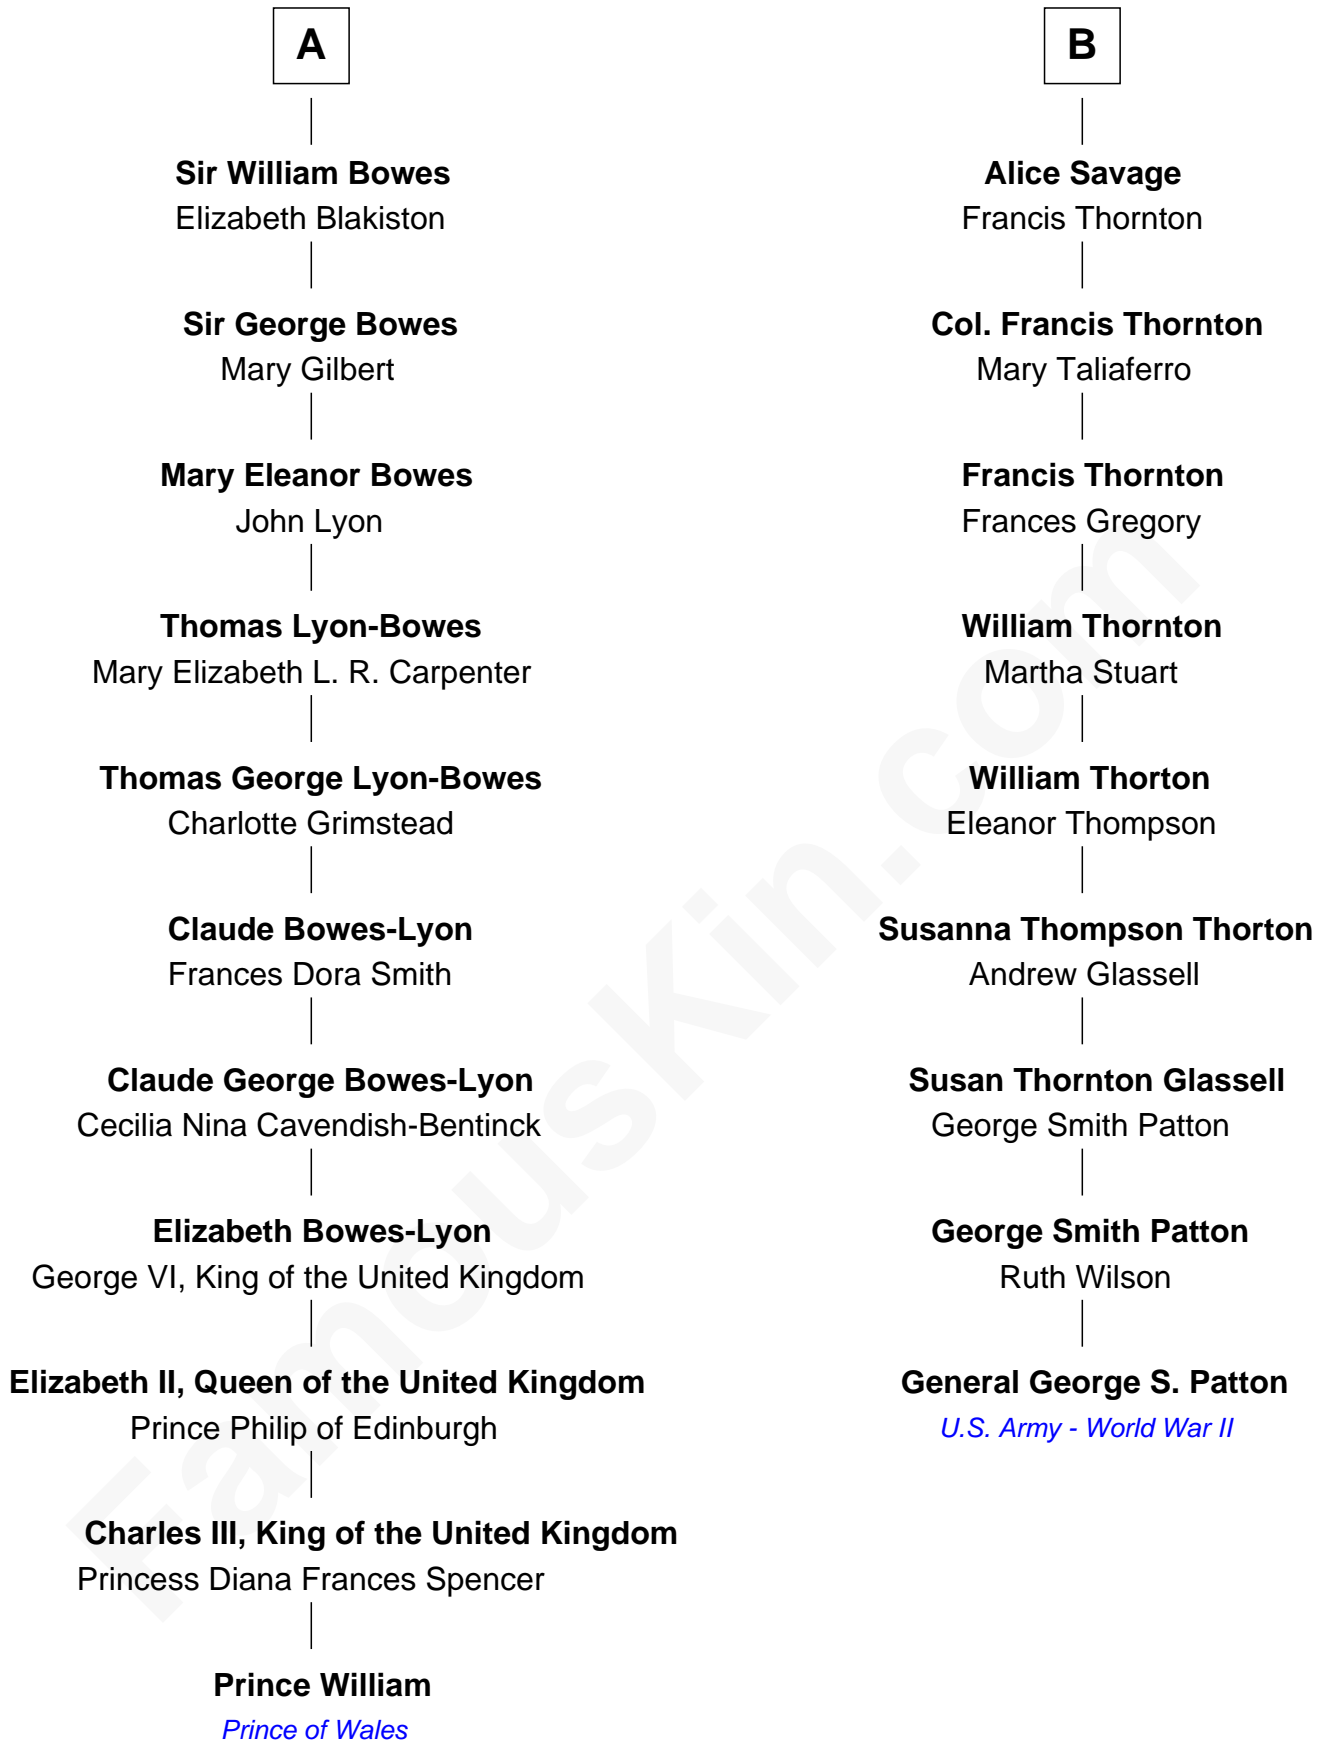

**FamousKin.com**  
**Relationship Chart of**  
**Prince William**  
*Prince of Wales*

**15th cousin 2 times removed of**  
**General George S. Patton**  
*U.S. Army - World War II*

William photo by [InSapphoWeTrust](#) (CC BY-SA 2.0)