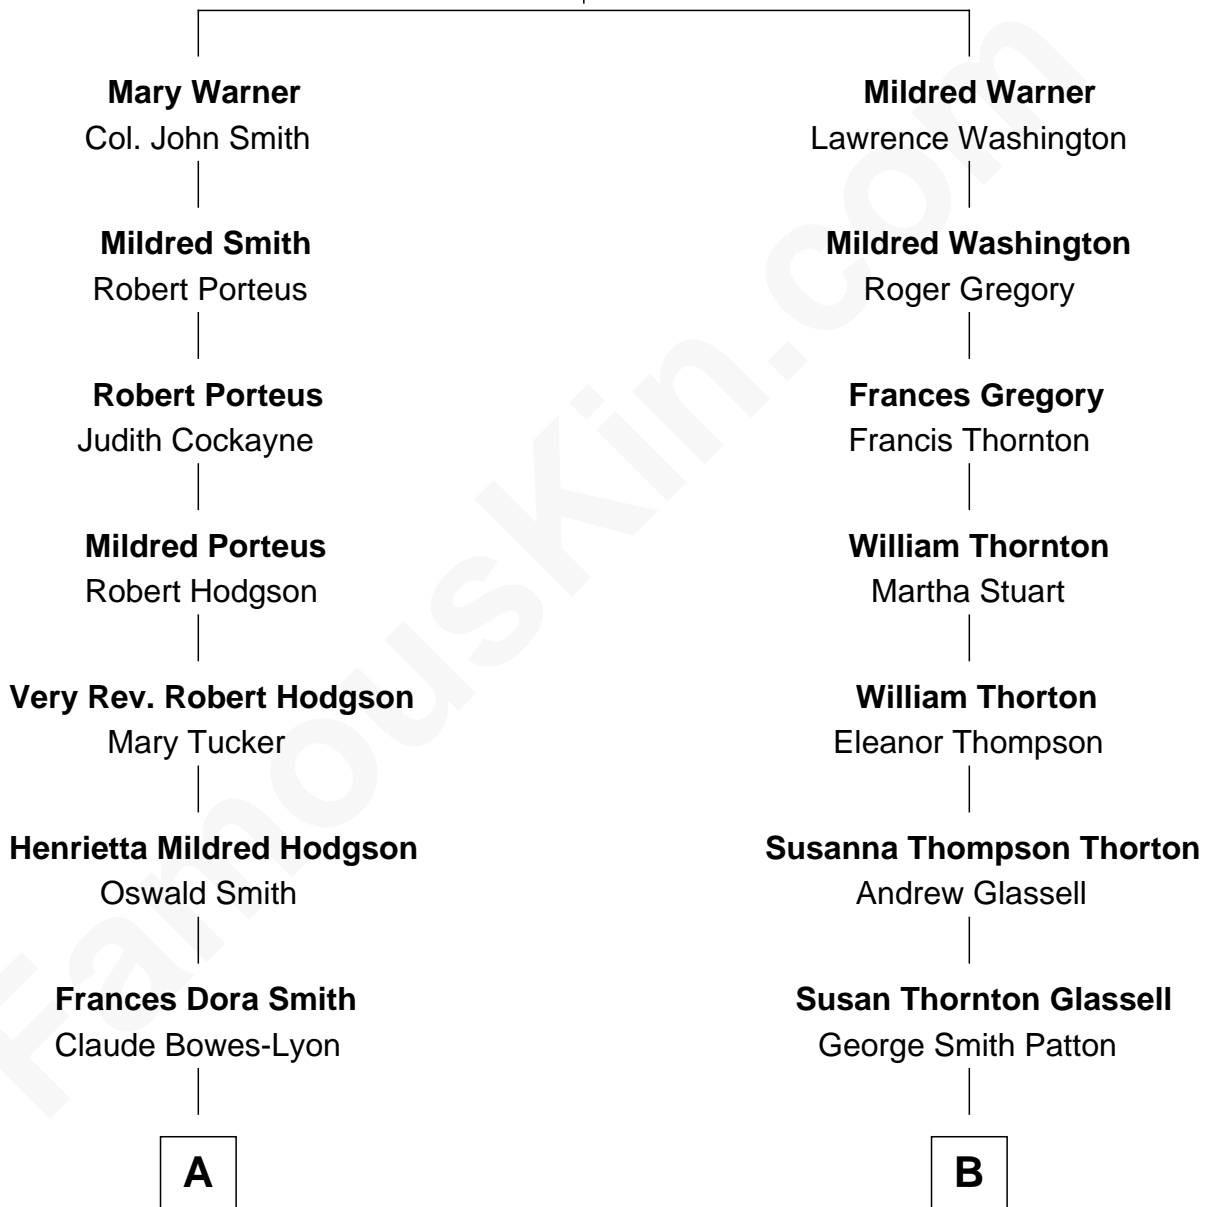

**FamousKin.com**  
**Relationship Chart of**  
**Prince William**  
*Prince of Wales*

8th cousin 3 times removed of  
**General George S. Patton**  
*U.S. Army - World War II*

**Col. Augustine Warner**  
 Mildred Reade

**A**

**Claude George Bowes-Lyon**  
Cecilia Nina Cavendish-Bentinck

**Elizabeth Bowes-Lyon**  
George VI, King of the United Kingdom

**Elizabeth II, Queen of the United Kingdom**  
Prince Philip of Edinburgh