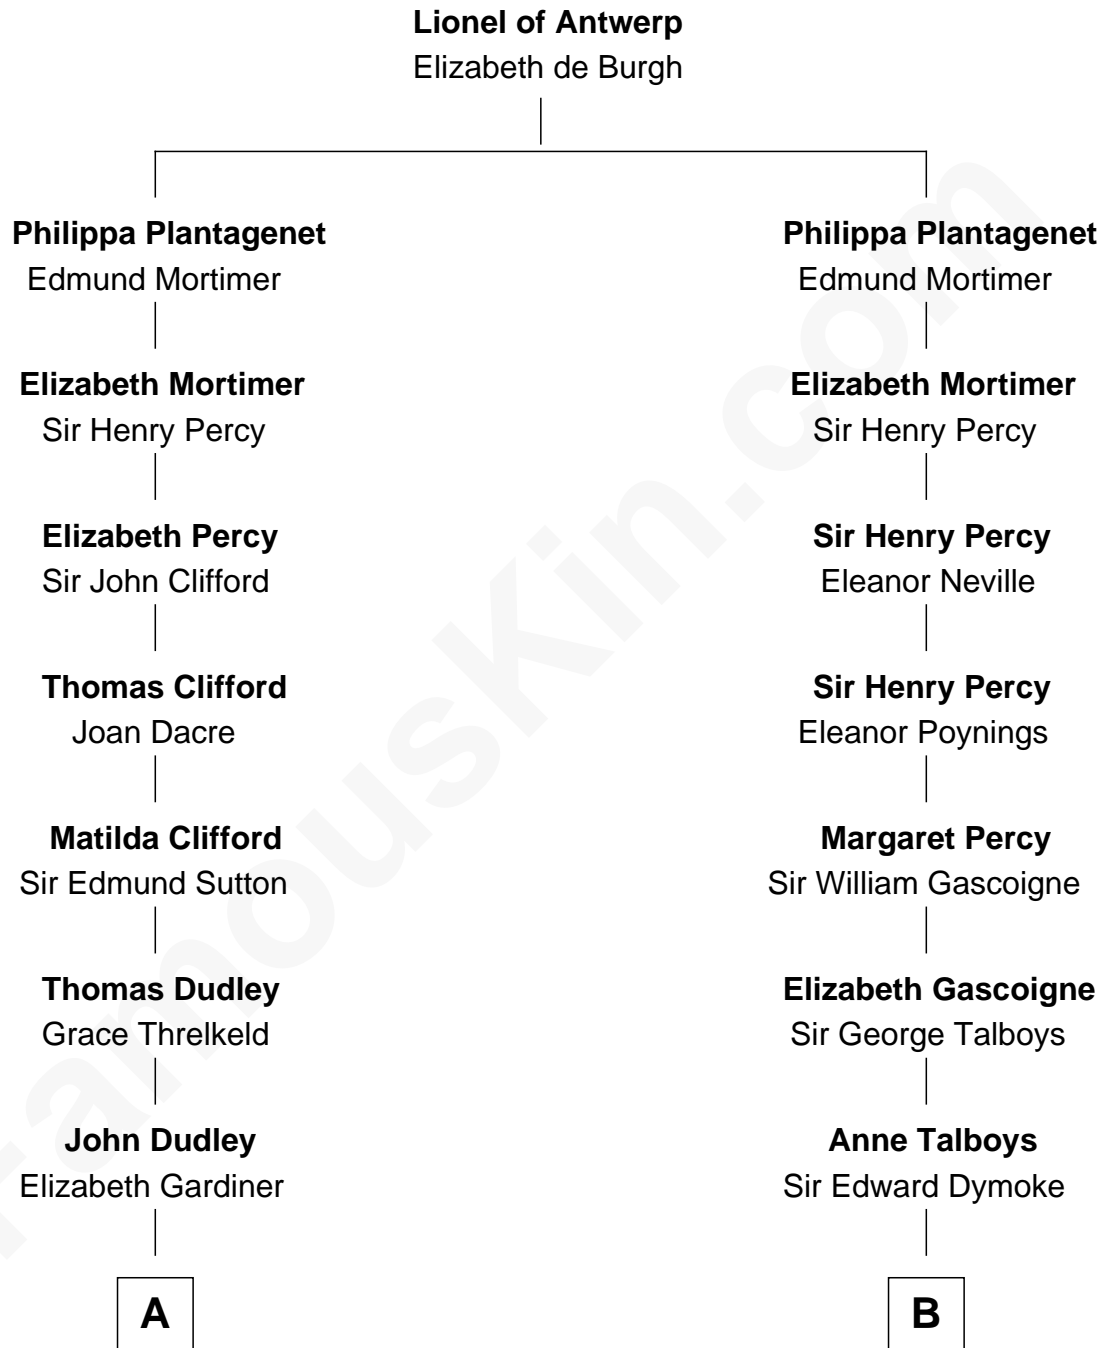

## Relationship Chart of

### Prince William

*Prince of Wales*

18th cousin 1 time removed of

**General George S. Patton**  
*U.S. Army - World War II*

**C**

**Edward John Spencer**  
Frances Ruth Burke Roche

**Princess Diana Frances Spencer**  
Charles III, King of the United Kingdom