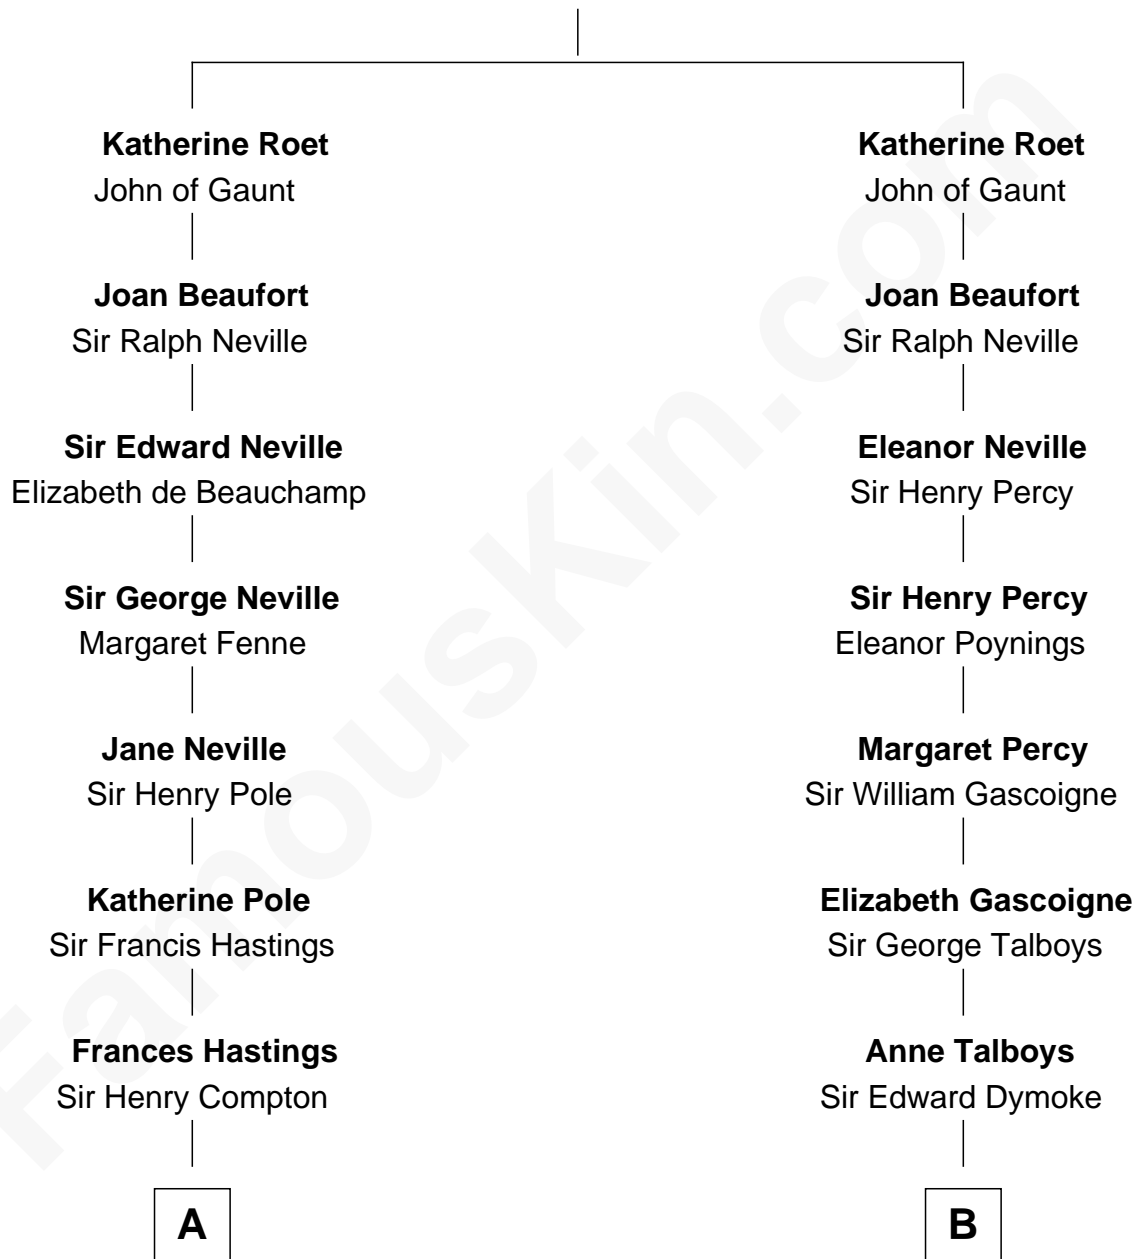

# FamousKin.com Relationship Chart of

**Prince William**

*Prince of Wales*

18th cousin 1 time removed of

**General George S. Patton**

*U.S. Army - World War II*

Sir Paon de Roet

**C**

**Edward John Spencer**  
Frances Ruth Burke Roche

**Princess Diana Frances Spencer**  
Charles III, King of the United Kingdom

**Prince William**  
*Prince of Wales*

**D**

**George Smith Patton**  
Ruth Wilson