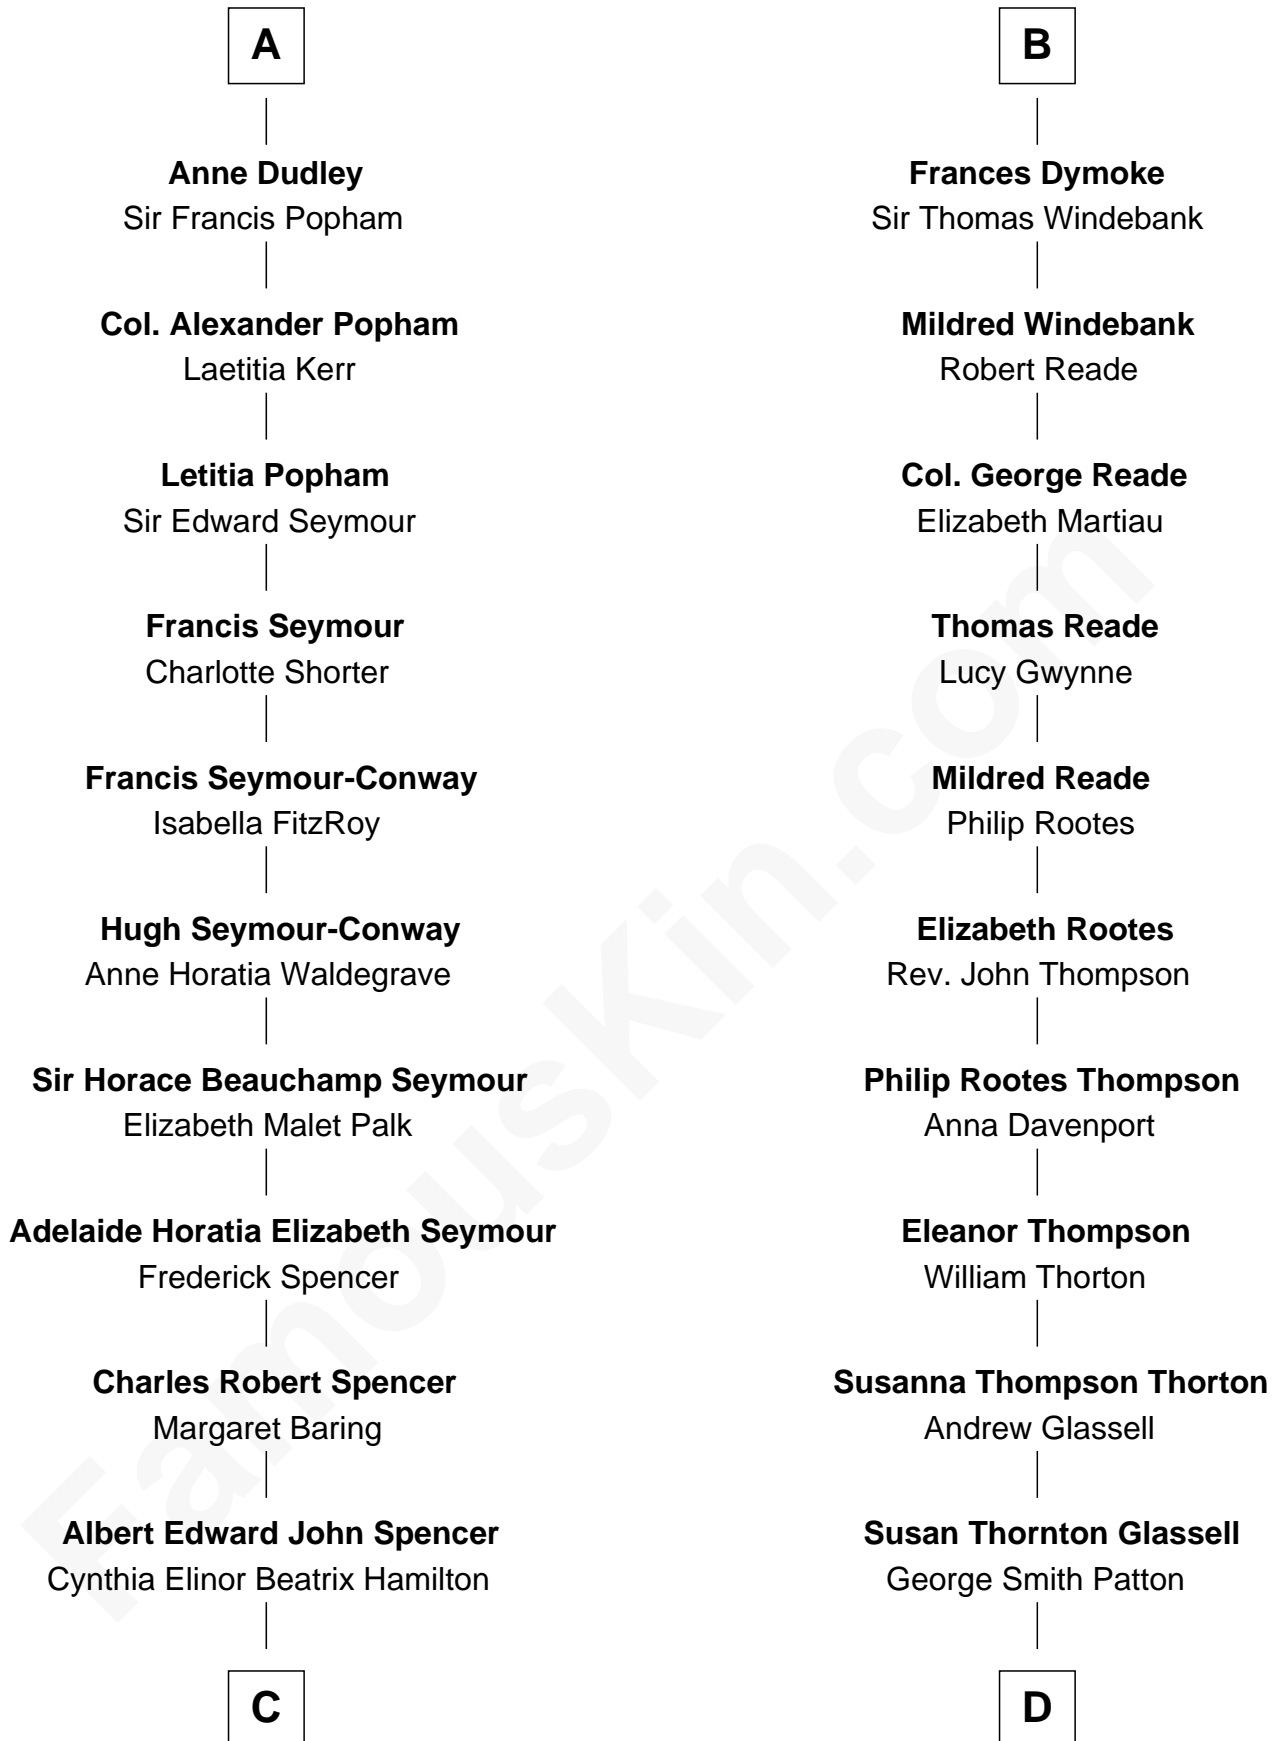

# FamousKin.com Relationship Chart of

**Prince William**

*Prince of Wales*

18th cousin 1 time removed of

**General George S. Patton**

*U.S. Army - World War II*

**Henry de Percy**  
Mary Plantagenet

**Sir Henry Percy**  
Margaret de Neville

**Sir Henry Percy**  
Elizabeth Mortimer

**Elizabeth Percy**  
Sir John Clifford

**Thomas Clifford**  
Joan Dacre

**Matilda Clifford**  
Sir Edmund Sutton

**Thomas Dudley**  
Grace Threlkeld

**John Dudley**  
Elizabeth Gardiner

**A**

**Sir Henry Percy**  
Margaret de Neville

**Sir Henry Percy**  
Elizabeth Mortimer

**Sir Henry Percy**  
Eleanor Neville

**Sir Henry Percy**  
Eleanor Poynings

**Margaret Percy**  
Sir William Gascoigne

**Elizabeth Gascoigne**  
Sir George Talboys

**Anne Talboys**  
Sir Edward Dymoke

**B**

**C**

**Edward John Spencer**  
Frances Ruth Burke Roche

**Princess Diana Frances Spencer**  
Charles III, King of the United Kingdom