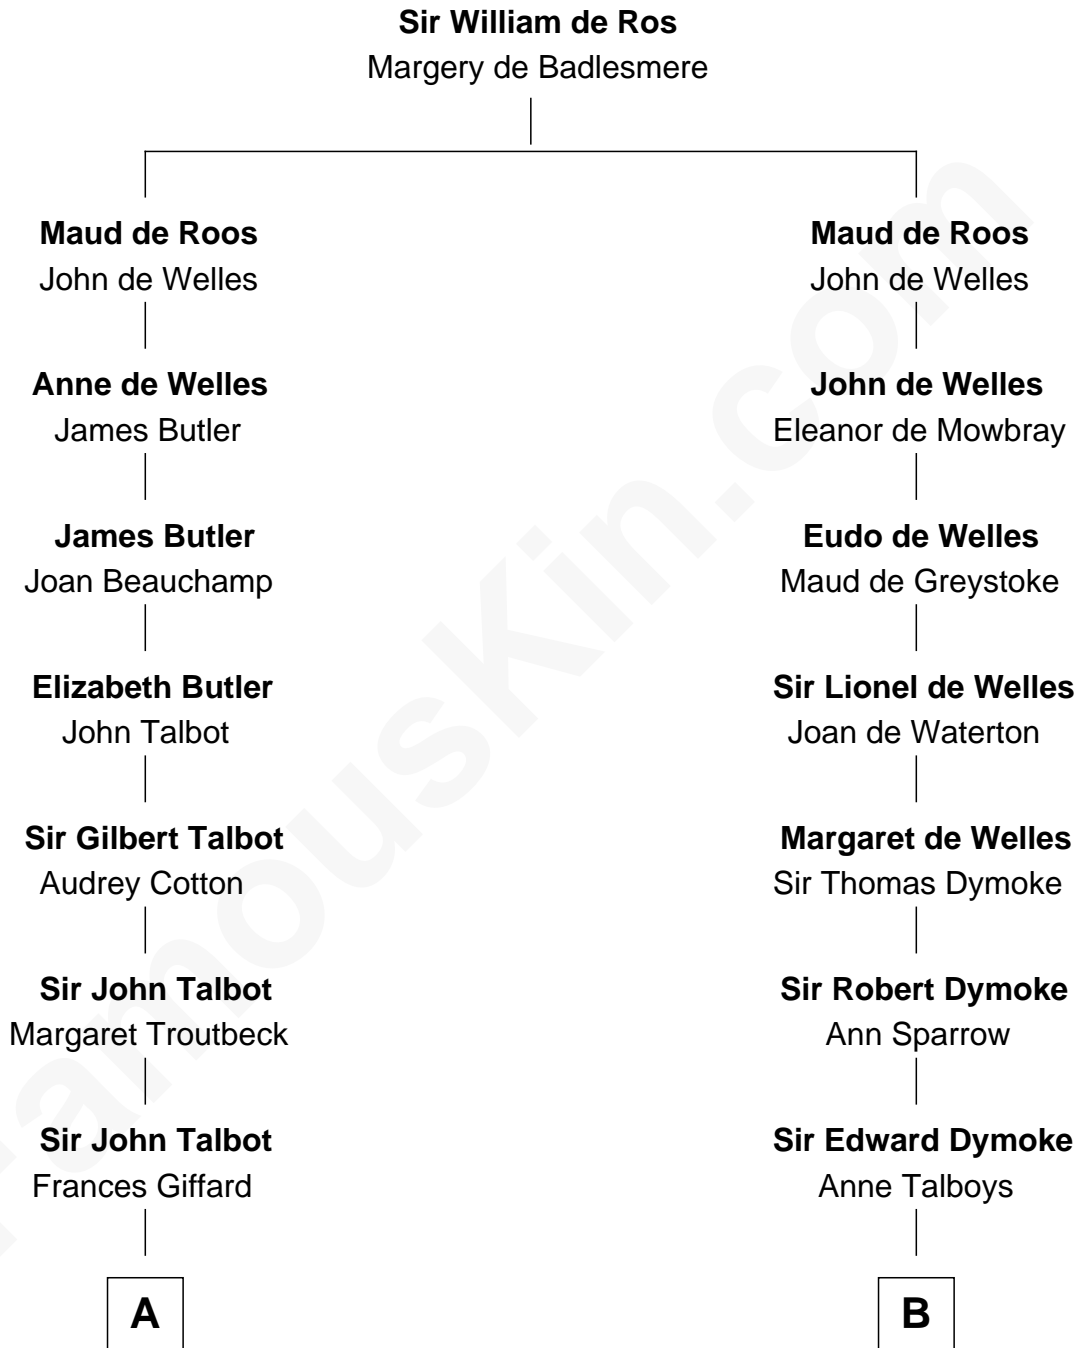

**FamousKin.com**  
**Relationship Chart of**  
**Prince William**  
*Prince of Wales*

18th cousin 2 times removed of  
**General George S. Patton**  
*U.S. Army - World War II*

**C**

**Elizabeth Bowes-Lyon**

George VI, King of the United Kingdom

**Elizabeth II, Queen of the United Kingdom**

Prince Philip of Edinburgh

**Charles III, King of the United Kingdom**

Princess Diana Frances Spencer

**Prince William**

*Prince of Wales*