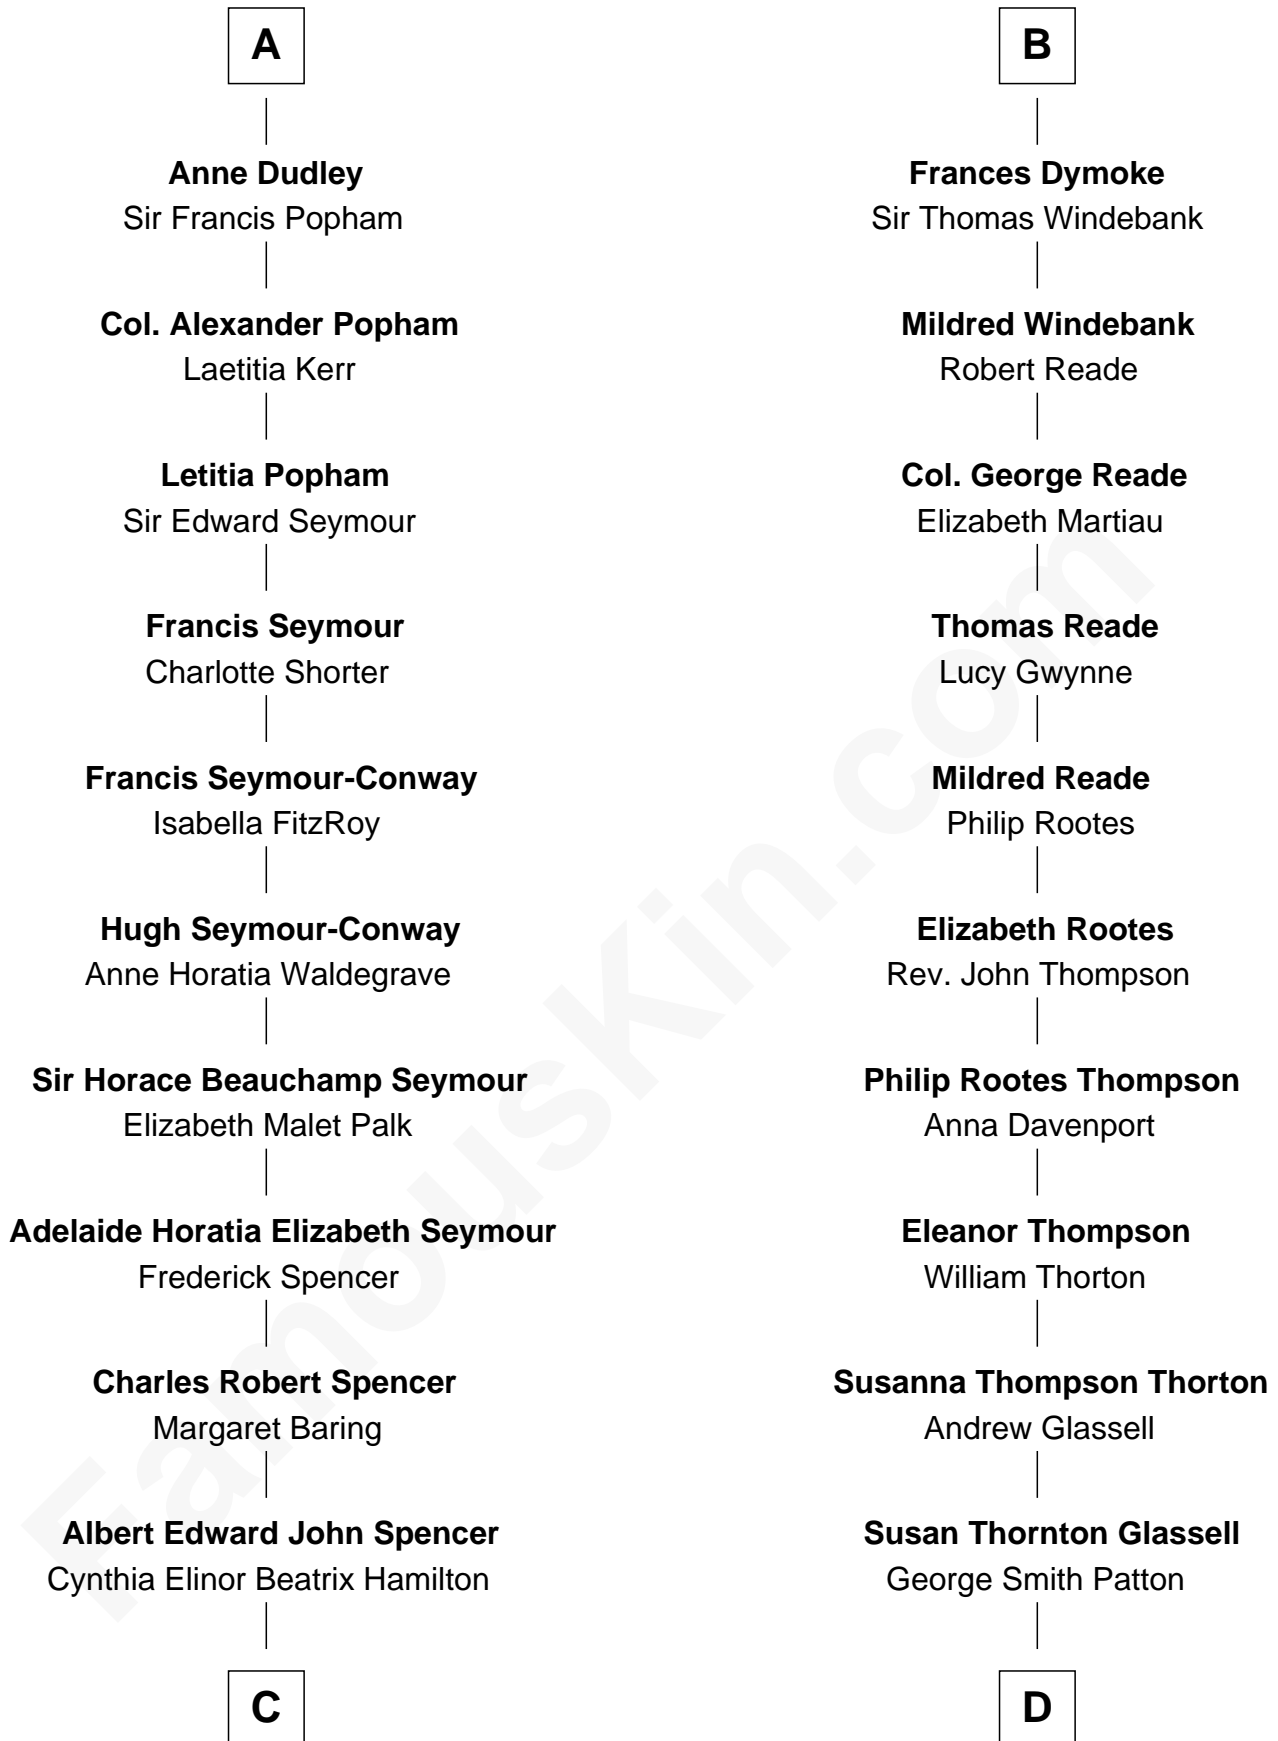

FamousKin.com Relationship Chart of

Prince William

Prince of Wales

18th cousin 1 time removed of

General George S. Patton

U.S. Army - World War II

Ralph de Stafford

Margaret de Audley

John Dudley
Elizabeth Gardiner

A

Beatrice de Stafford
Thomas de Ros

Margaret de Ros
Sir Reynold Grey

Margaret Grey
Sir William Bonville

Elizabeth Bonville
William Talboys

Sir Robert Talboys
Elizabeth Heron

Sir George Talboys
Elizabeth Gascoigne

Anne Talboys
Sir Edward Dymoke

B

C

Edward John Spencer
Frances Ruth Burke Roche

Princess Diana Frances Spencer
Charles III, King of the United Kingdom

Prince William
Prince of Wales

D

George Smith Patton
Ruth Wilson