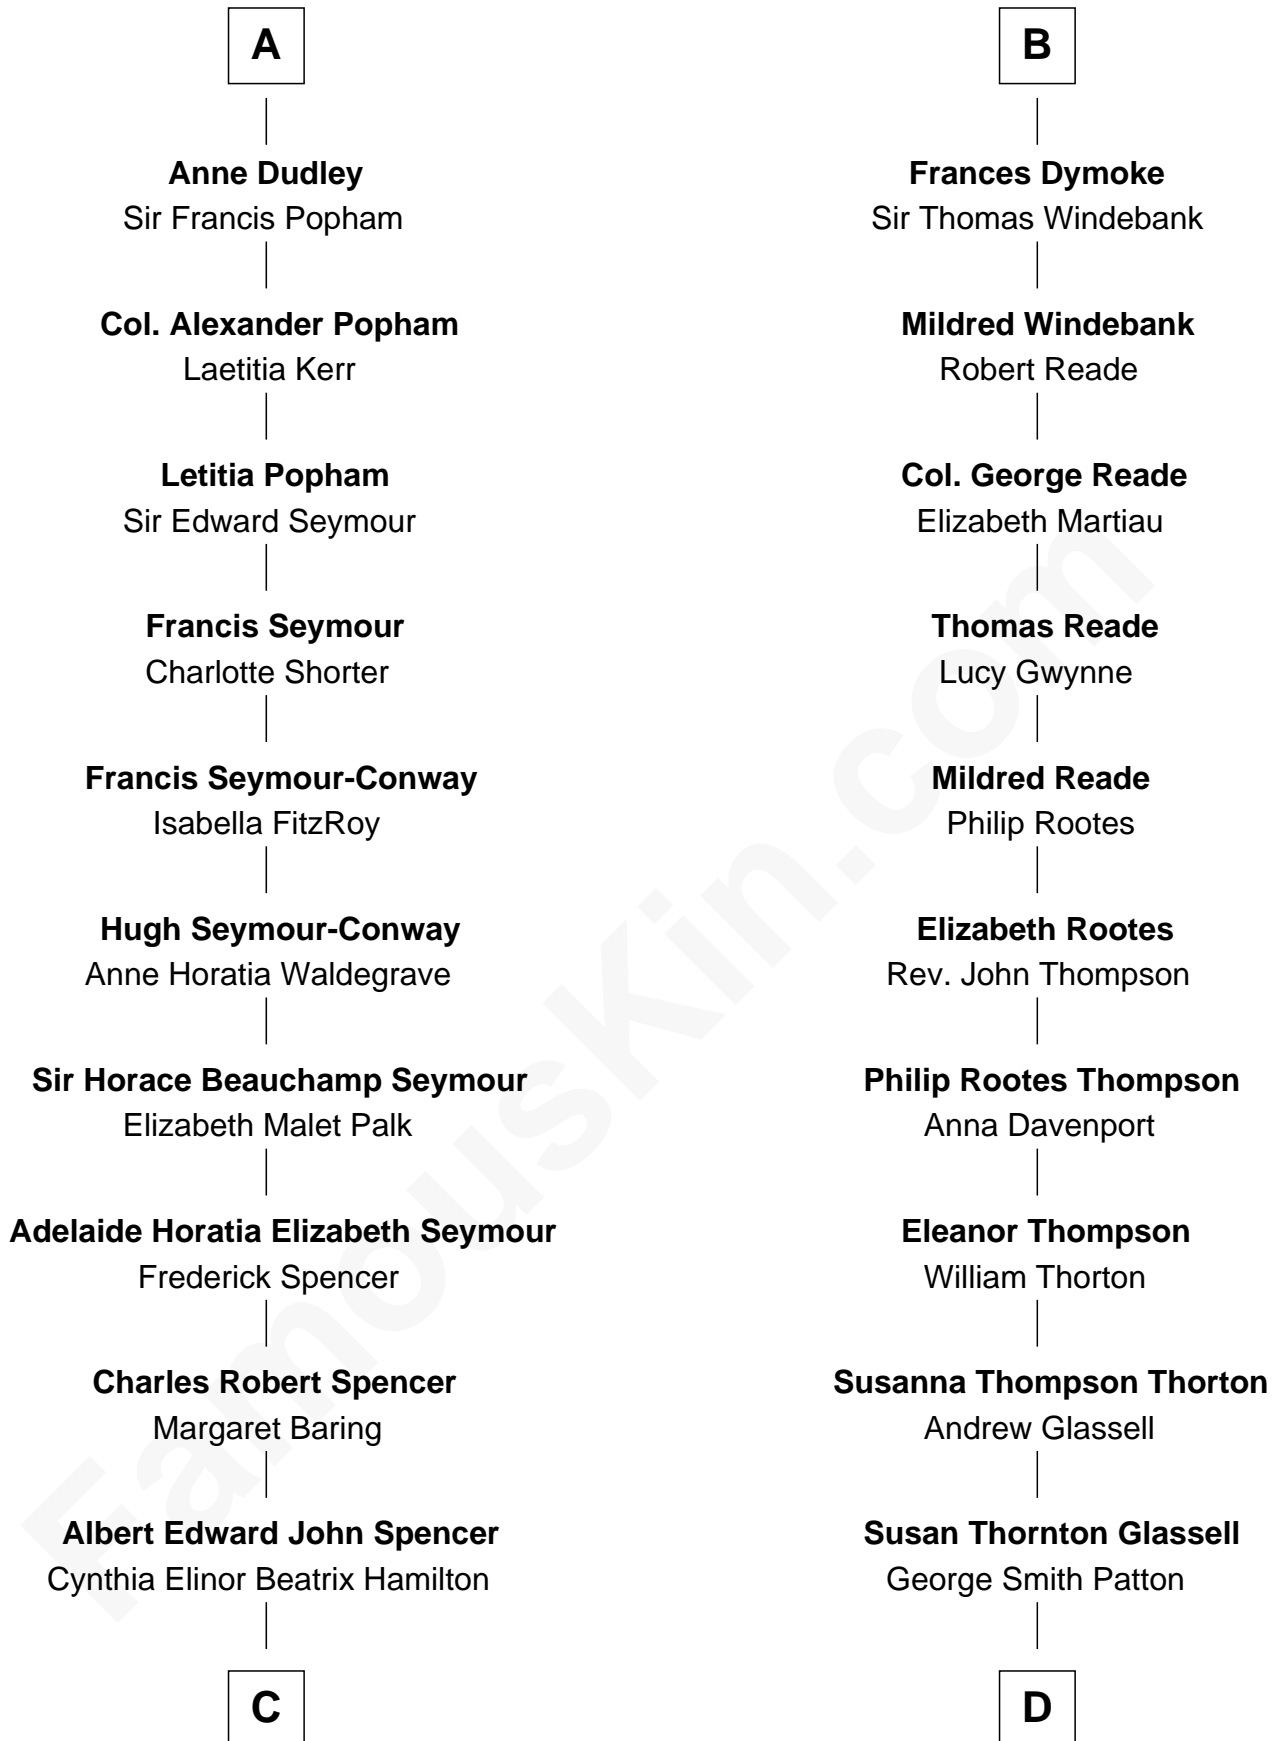

FamousKin.com Relationship Chart of

Prince William

Prince of Wales

18th cousin 1 time removed of

General George S. Patton

U.S. Army - World War II

Sir Roger de Mortimer

Philippa de Montagu

A

Edmund Mortimer
Philippa Plantagenet

Elizabeth Mortimer
Sir Henry Percy

Sir Henry Percy
Eleanor Neville

Sir Henry Percy
Eleanor Poynings

Margaret Percy
Sir William Gascoigne

Elizabeth Gascoigne
Sir George Talboys

Anne Talboys
Sir Edward Dymoke

B

C

Edward John Spencer
Frances Ruth Burke Roche

Princess Diana Frances Spencer
Charles III, King of the United Kingdom

Prince William
Prince of Wales

D

George Smith Patton
Ruth Wilson