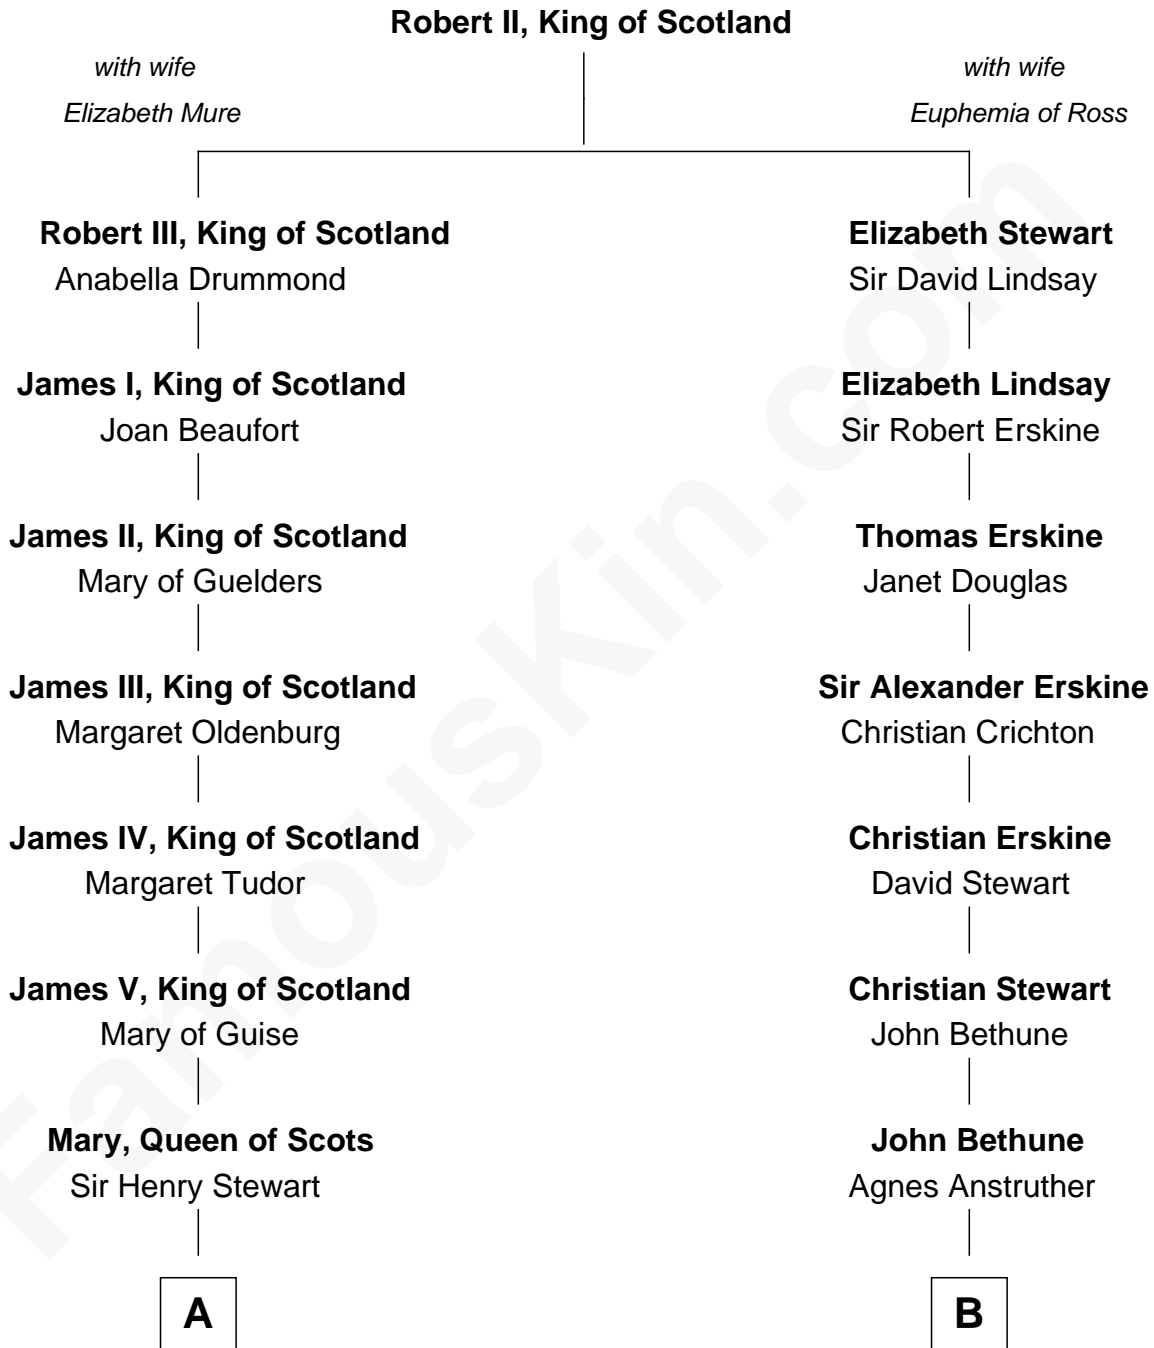

FamousKin.com

Relationship Chart of

Prince William

Prince of Wales

18th cousin 2 times removed of

General George S. Patton
U.S. Army - World War II

C

Albert Edward John Spencer
Cynthia Elinor Beatrix Hamilton

Edward John Spencer
Frances Ruth Burke Roche

Princess Diana Frances Spencer
Charles III, King of the United Kingdom

Prince William
Prince of Wales

D

George Smith Patton
Ruth Wilson

General George S. Patton
U.S. Army - World War II