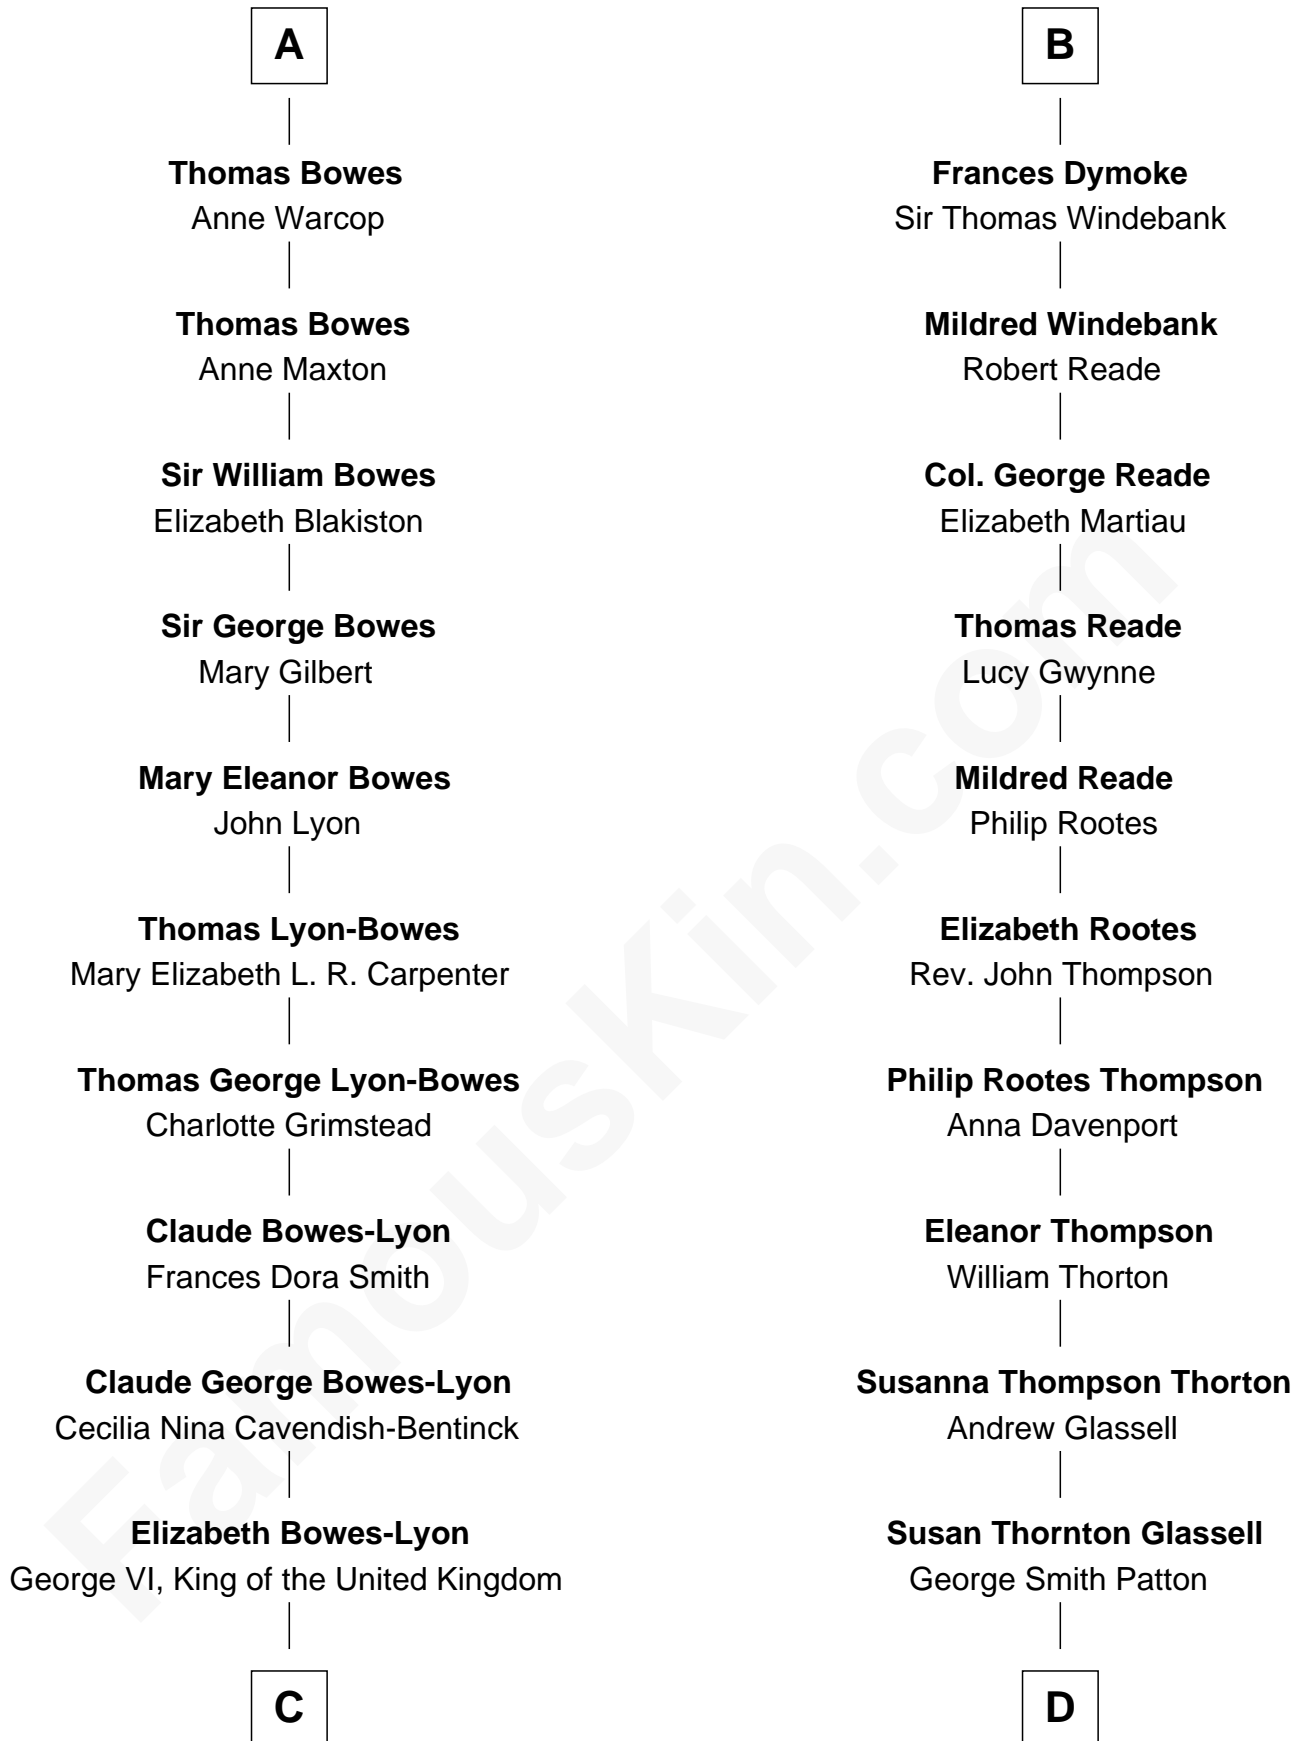

# FamousKin.com Relationship Chart of

**Prince William**

*Prince of Wales*

18th cousin 1 time removed of

**General George S. Patton**

*U.S. Army - World War II*

**Sir Ralph de Greystoke**

Alice de Audley

Joan FitzHenry

**Sir Ralph de Greystoke**

Katherine de Clifford

**Maud de Greystoke**

Eudo de Welles

**Sir Lionel de Welles**

Joan de Waterton

**Margaret de Welles**

Sir Thomas Dymoke

**Sir Robert Dymoke**

Ann Sparrow

**Sir Edward Dymoke**

Anne Talboys

**B**

**C**

**Elizabeth II, Queen of the United Kingdom**

Prince Philip of Edinburgh

**Charles III, King of the United Kingdom**

Princess Diana Frances Spencer

**Prince William**

*Prince of Wales*

**D**

**George Smith Patton**

Ruth Wilson