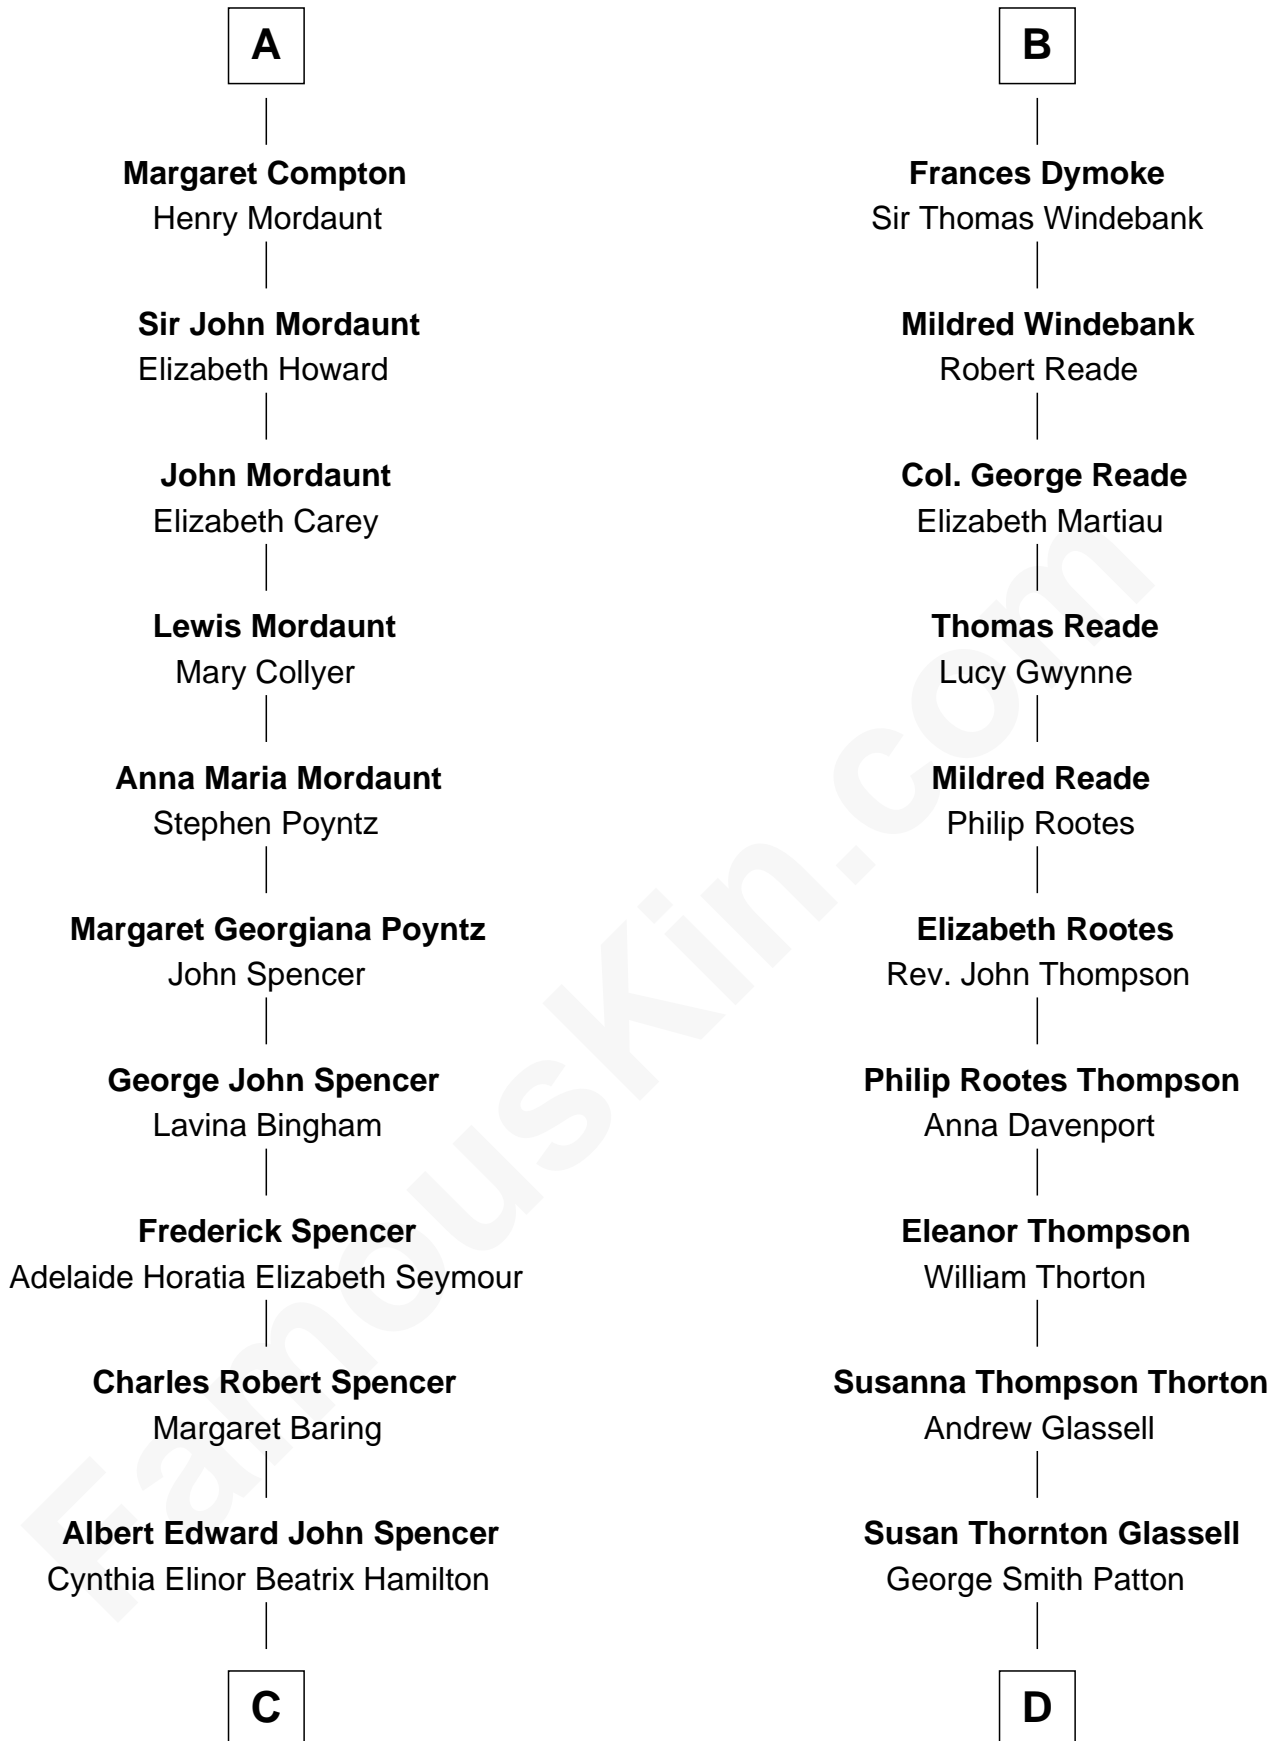

FamousKin.com Relationship Chart of

Prince William

Prince of Wales

18th cousin 1 time removed of

General George S. Patton

U.S. Army - World War II

Sir Henry de Percy

Idoine de Clifford

C

Edward John Spencer
Frances Ruth Burke Roche

Princess Diana Frances Spencer
Charles III, King of the United Kingdom

Prince William
Prince of Wales

D

George Smith Patton
Ruth Wilson

General George S. Patton
U.S. Army - World War II