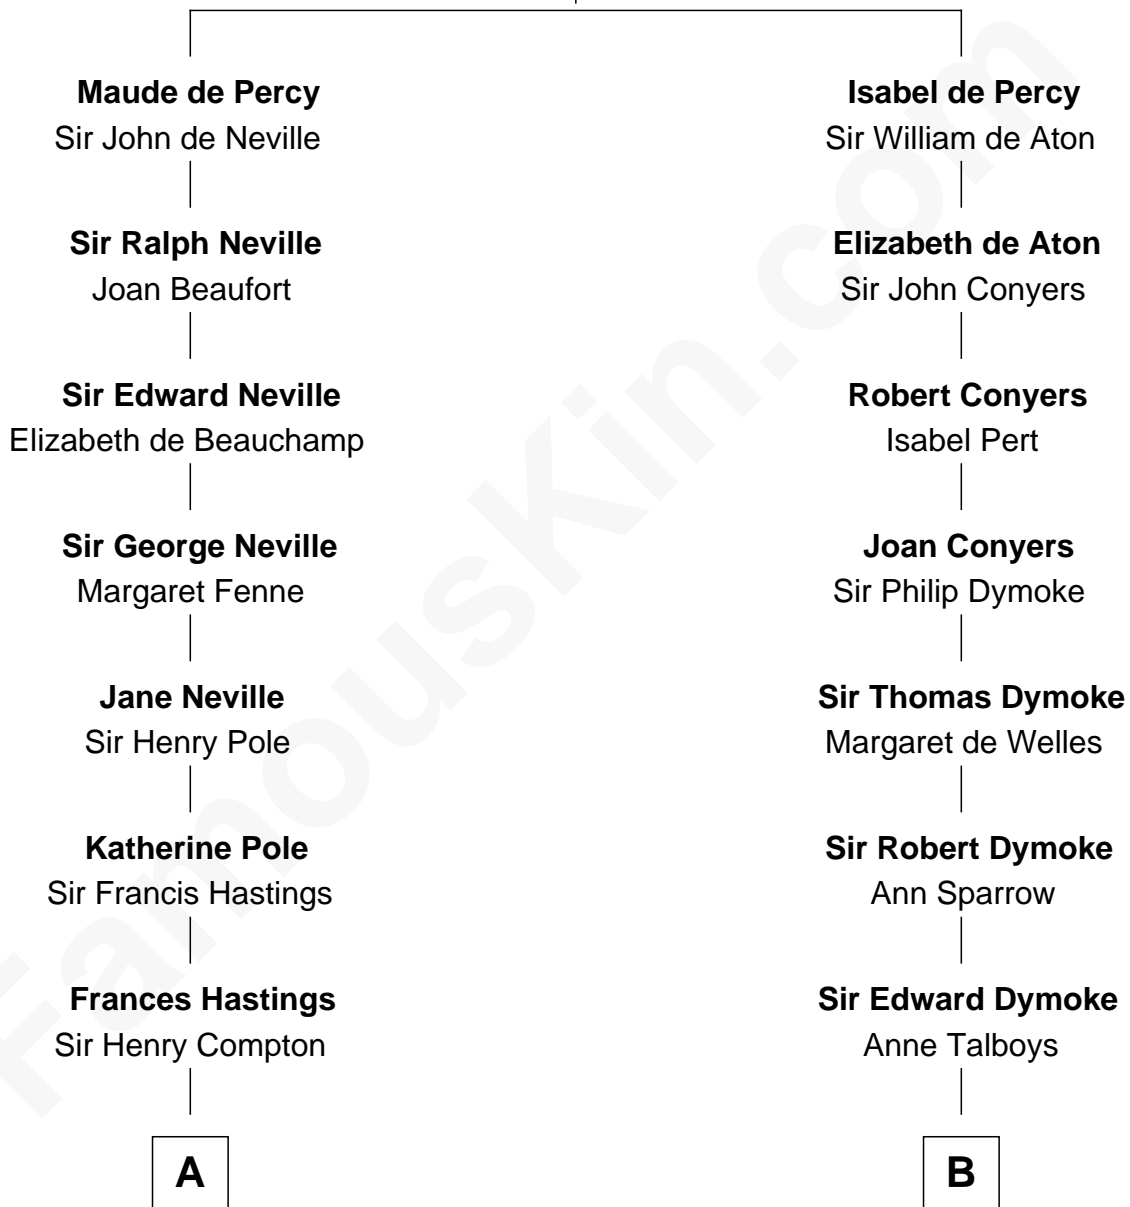

FamousKin.com Relationship Chart of

Prince William

Prince of Wales

18th cousin 1 time removed of

General George S. Patton

U.S. Army - World War II

Sir Henry de Percy

Idoine de Clifford

C

Edward John Spencer
Frances Ruth Burke Roche

Princess Diana Frances Spencer
Charles III, King of the United Kingdom

Prince William
Prince of Wales

D

George Smith Patton
Ruth Wilson

General George S. Patton
U.S. Army - World War II