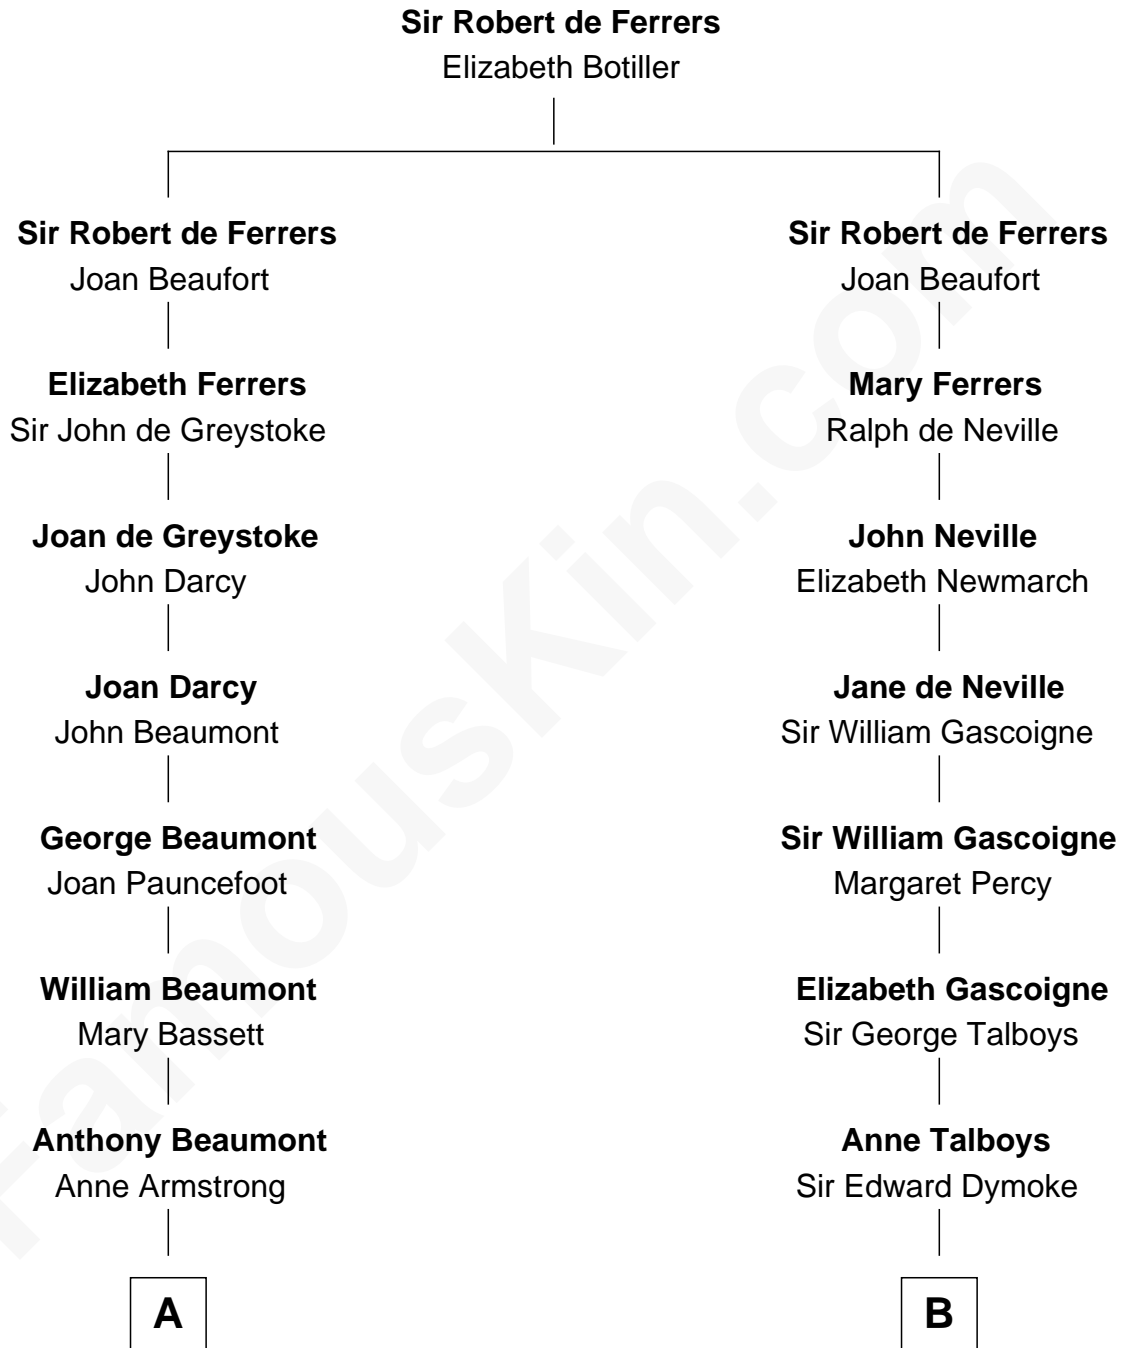

FamousKin.com
Relationship Chart of
Prince William
Prince of Wales

18th cousin 2 times removed of
General George S. Patton
U.S. Army - World War II

C

Cynthia Elinor Beatrix Hamilton

Albert Edward John Spencer

Edward John Spencer

Frances Ruth Burke Roche

Princess Diana Frances Spencer

Charles III, King of the United Kingdom

Prince William

Prince of Wales

D

George Smith Patton