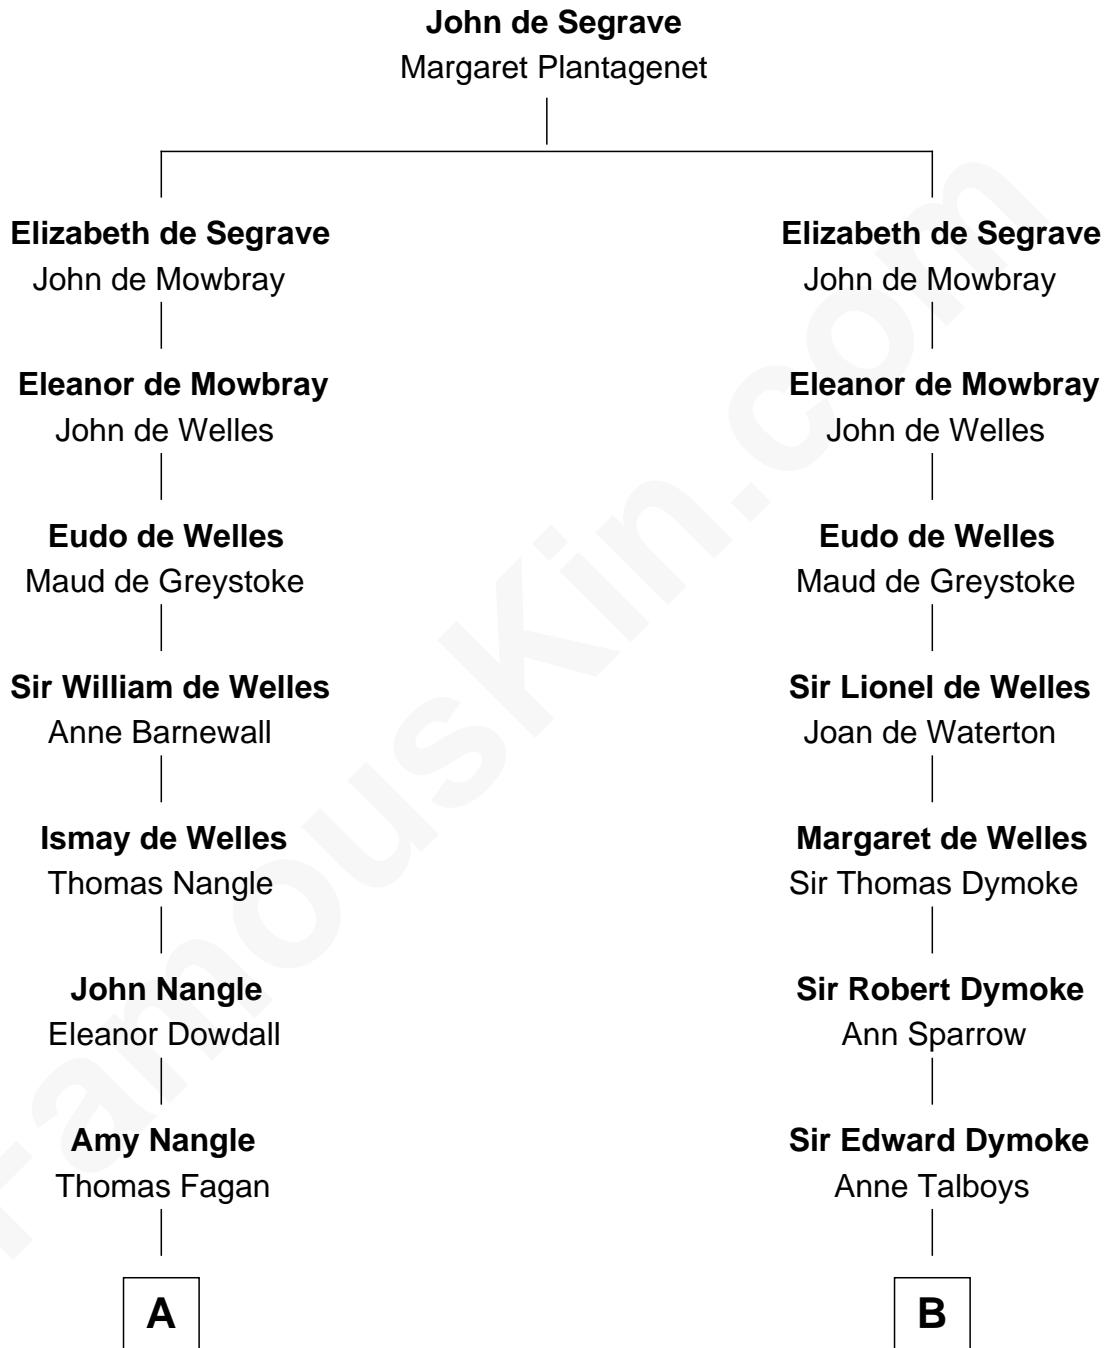

FamousKin.com
Relationship Chart of
Prince William
Prince of Wales

18th cousin 2 times removed of
General George S. Patton
U.S. Army - World War II

A

Richard Fagan
Cecily Holmes

John Fagan
Alice Segrave

John Fagan
Beale Knowles

Christopher Fagan
Mary Nagle

Patrick Fagan
Christiana FitzMaurice

Christopher Alexander Fagan
Hyacinthe Gabrielle Varis

Hyacinthe Gabrielle Fagan
Sir Richard Colley Wellesley

Anne Wellesley
Charles Augustus Cavendish-Bentinck