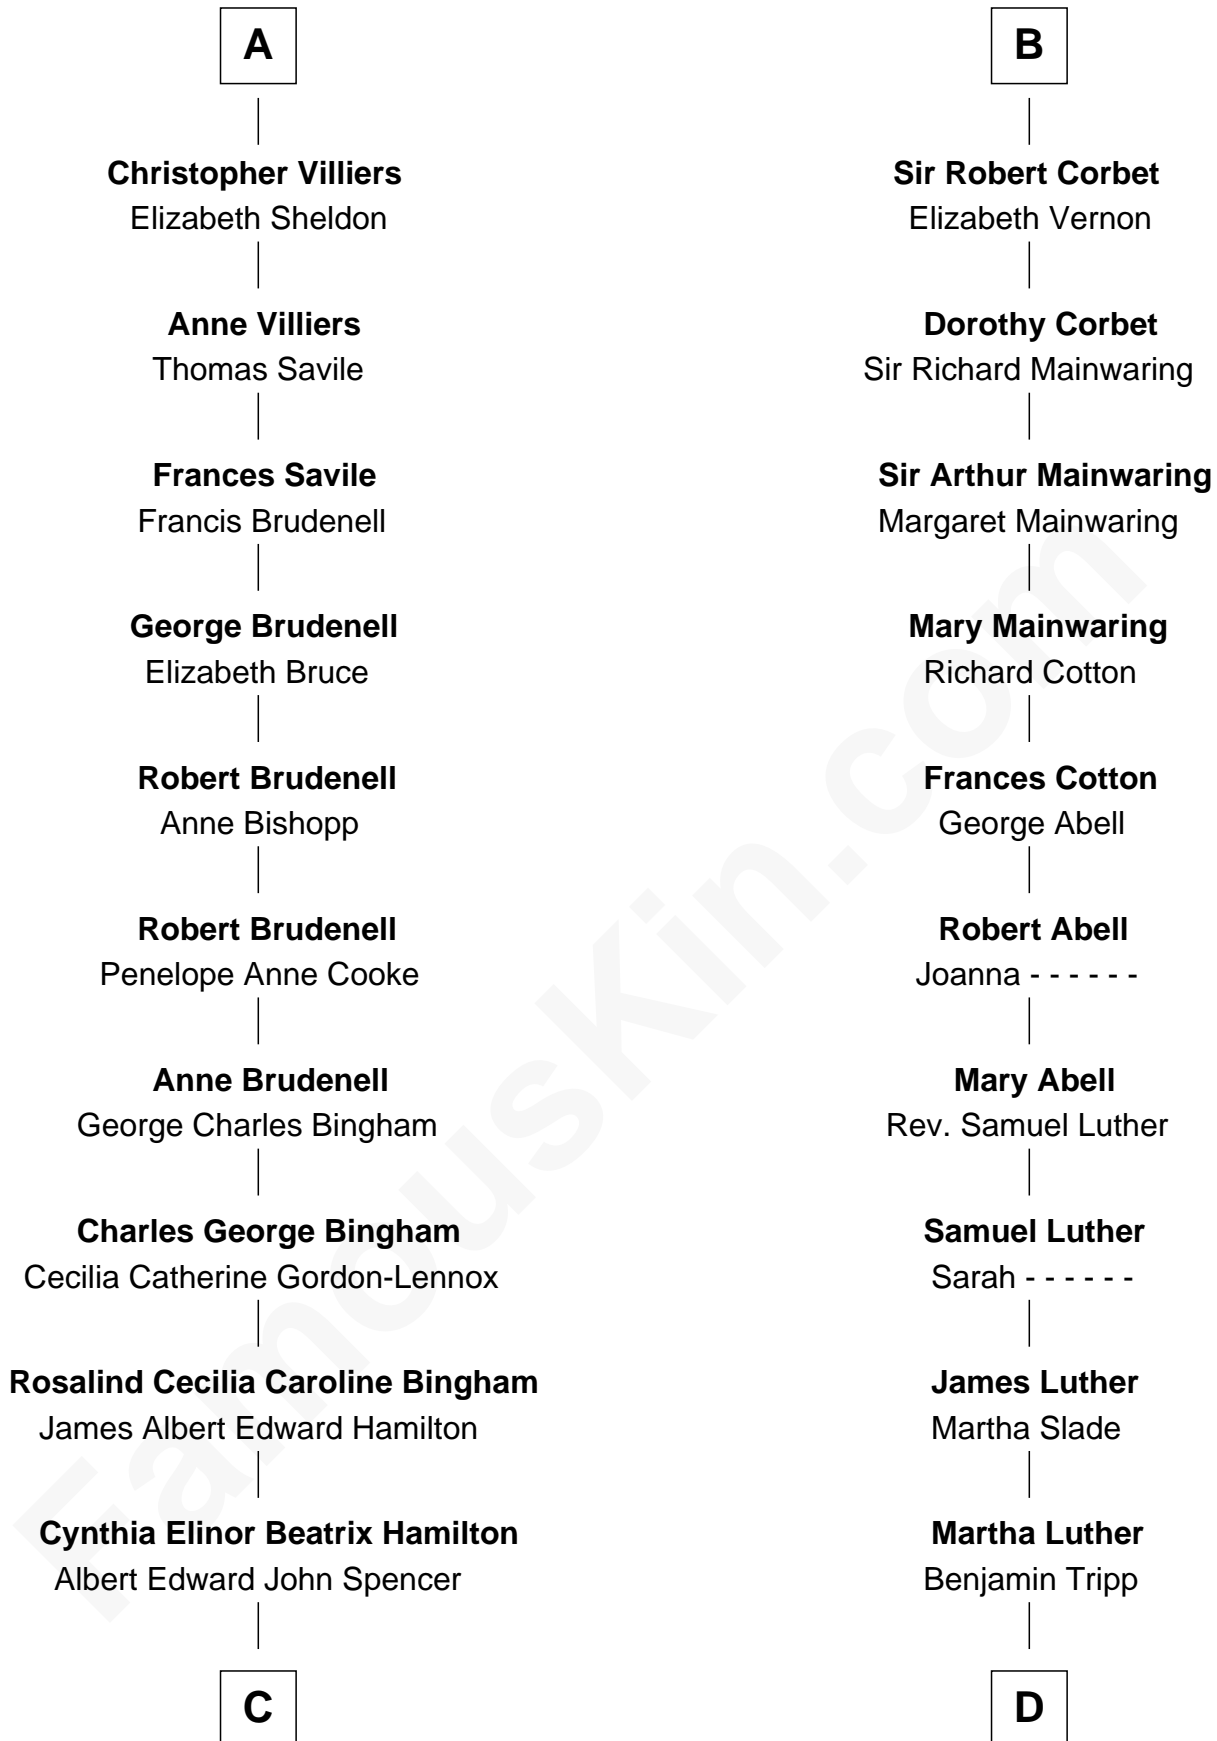

FamousKin.com Relationship Chart of

Prince William

Prince of Wales

19th cousin 2 times removed of

Lizzie Borden

Accused Murderess

Sir Henry de Grey

Elizabeth Talbot

William Beaumont

Mary Bassett

Anthony Beaumont

Anne Armstrong

Mary Beaumont

Sir George Villiers

A

Richard Grey

Eleanor Lucy

Elizabeth Hopton

Sir Roger Corbet

Sir Richard Corbet

Elizabeth Devereux

B

C

Edward John Spencer
Frances Ruth Burke Roche

Princess Diana Frances Spencer
Charles III, King of the United Kingdom

Prince William
Prince of Wales

D

Susanna Tripp
John Vinnicum

Sarah L. Vinnicum
Joseph Morse

Anthony Morse
Rhoda Morrison

Sarah Anthony Morse
Andrew Jackson Borden