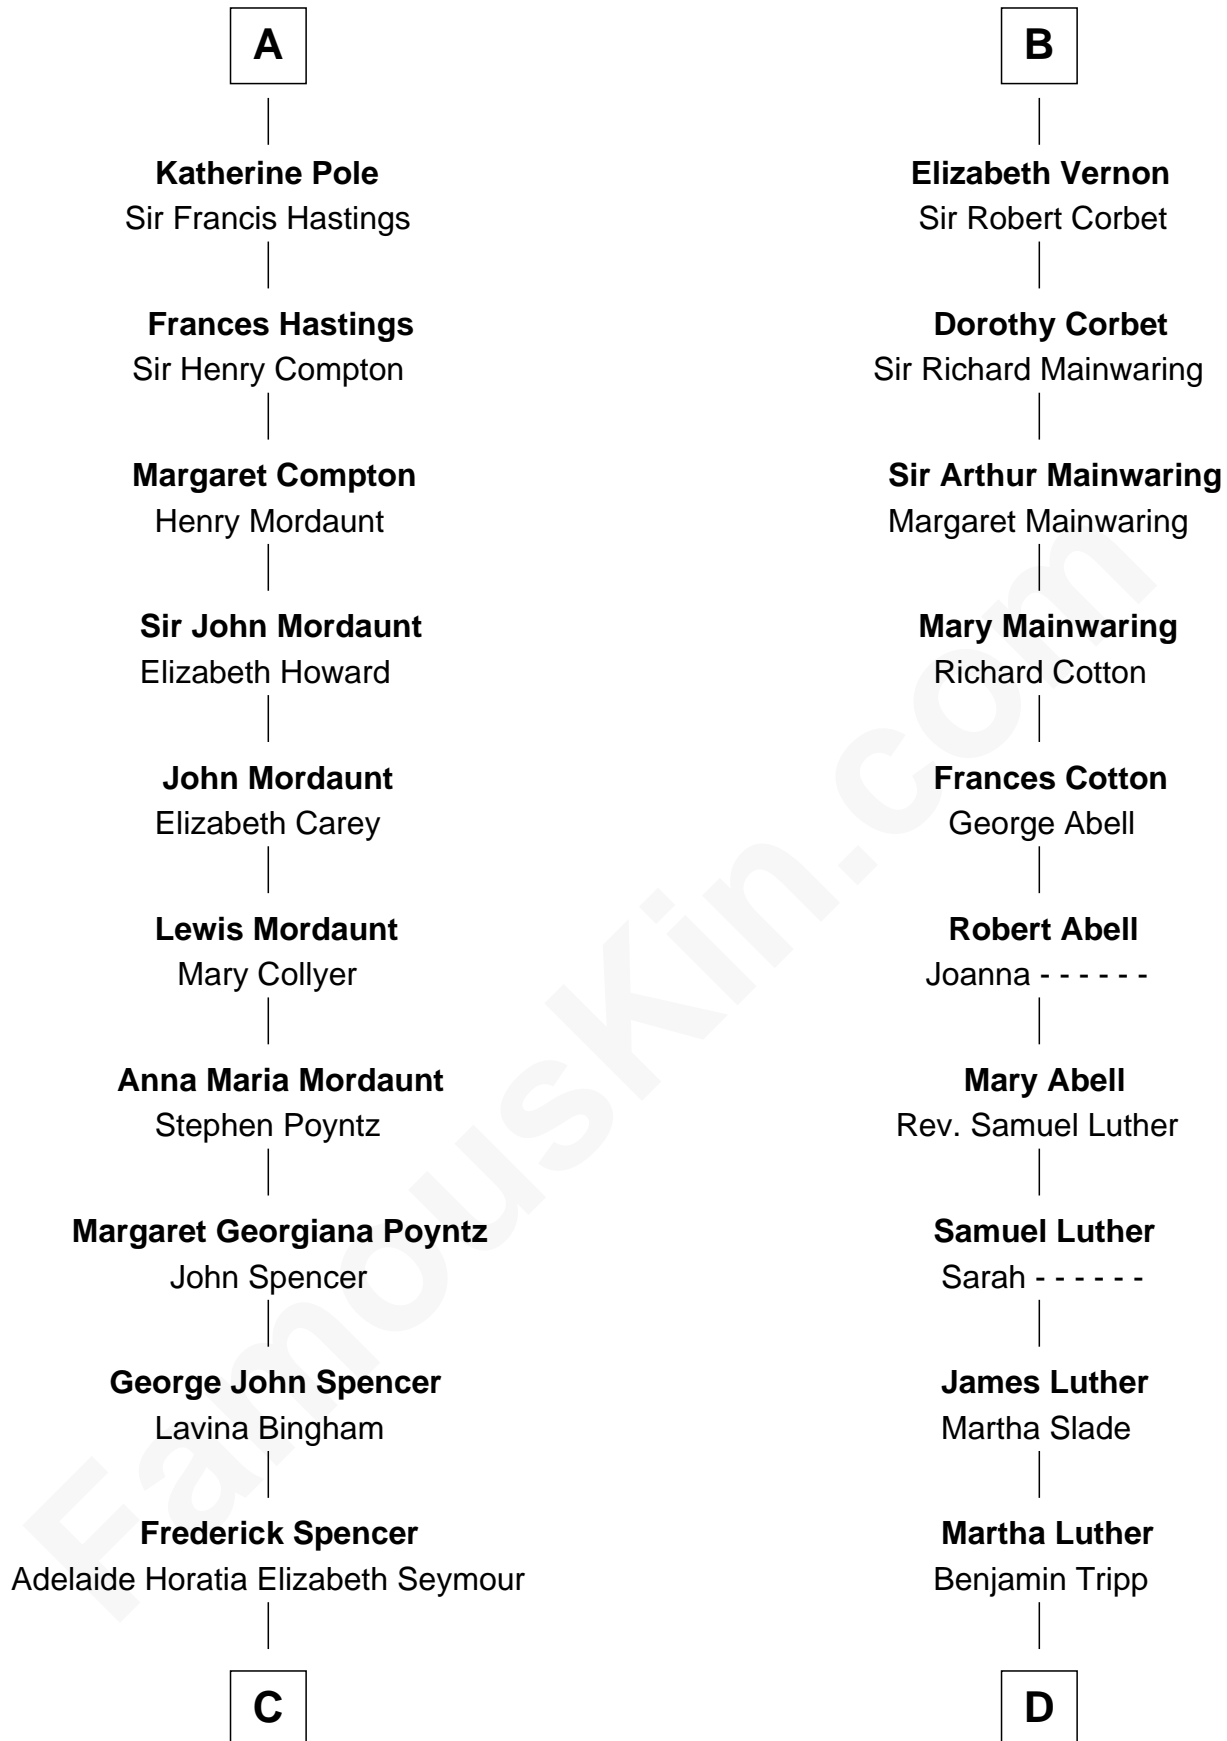

FamousKin.com Relationship Chart of

Prince William

Prince of Wales

21st cousin of

Lizzie Borden

Accused Murderess

C

Charles Robert Spencer

Margaret Baring

Albert Edward John Spencer

Cynthia Elinor Beatrix Hamilton

Edward John Spencer

Frances Ruth Burke Roche

Princess Diana Frances Spencer

Charles III, King of the United Kingdom

Prince William