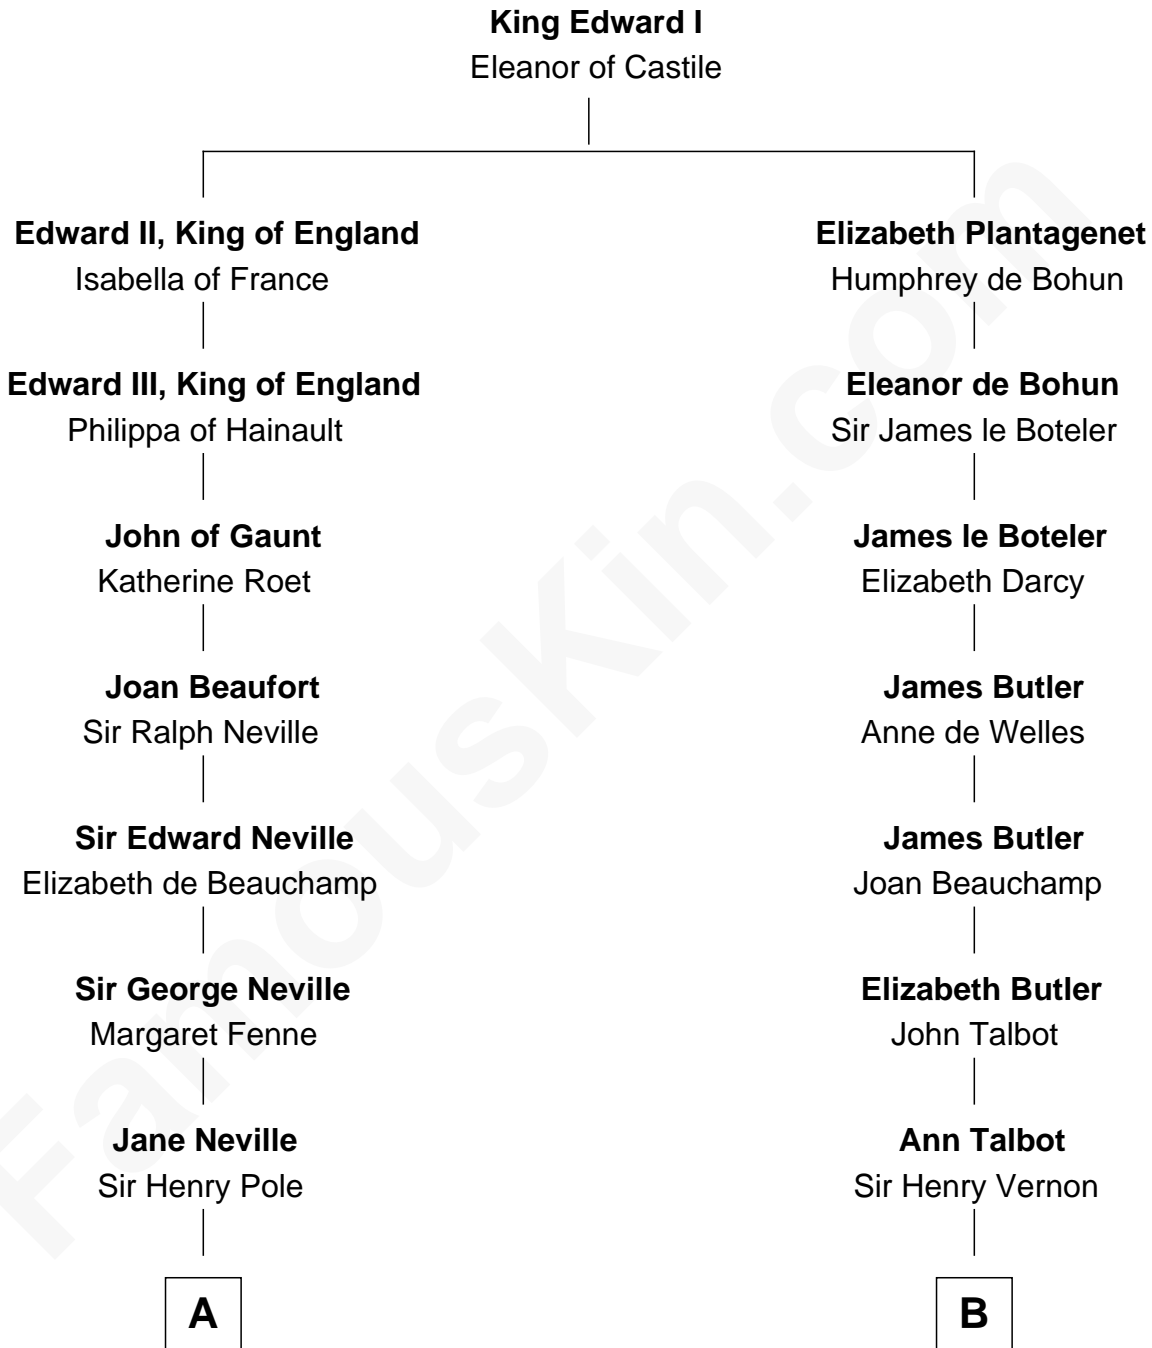

FamousKin.com Relationship Chart of

Prince William

Prince of Wales

21st cousin of

Lizzie Borden

Accused Murderess

C

Charles Robert Spencer

Margaret Baring

Albert Edward John Spencer

Cynthia Elinor Beatrix Hamilton

Edward John Spencer

Frances Ruth Burke Roche

Princess Diana Frances Spencer

Charles III, King of the United Kingdom

Prince William

Sarah Anthony Morse

Andrew Jackson Borden

Lizzie Borden

Accused Murderess