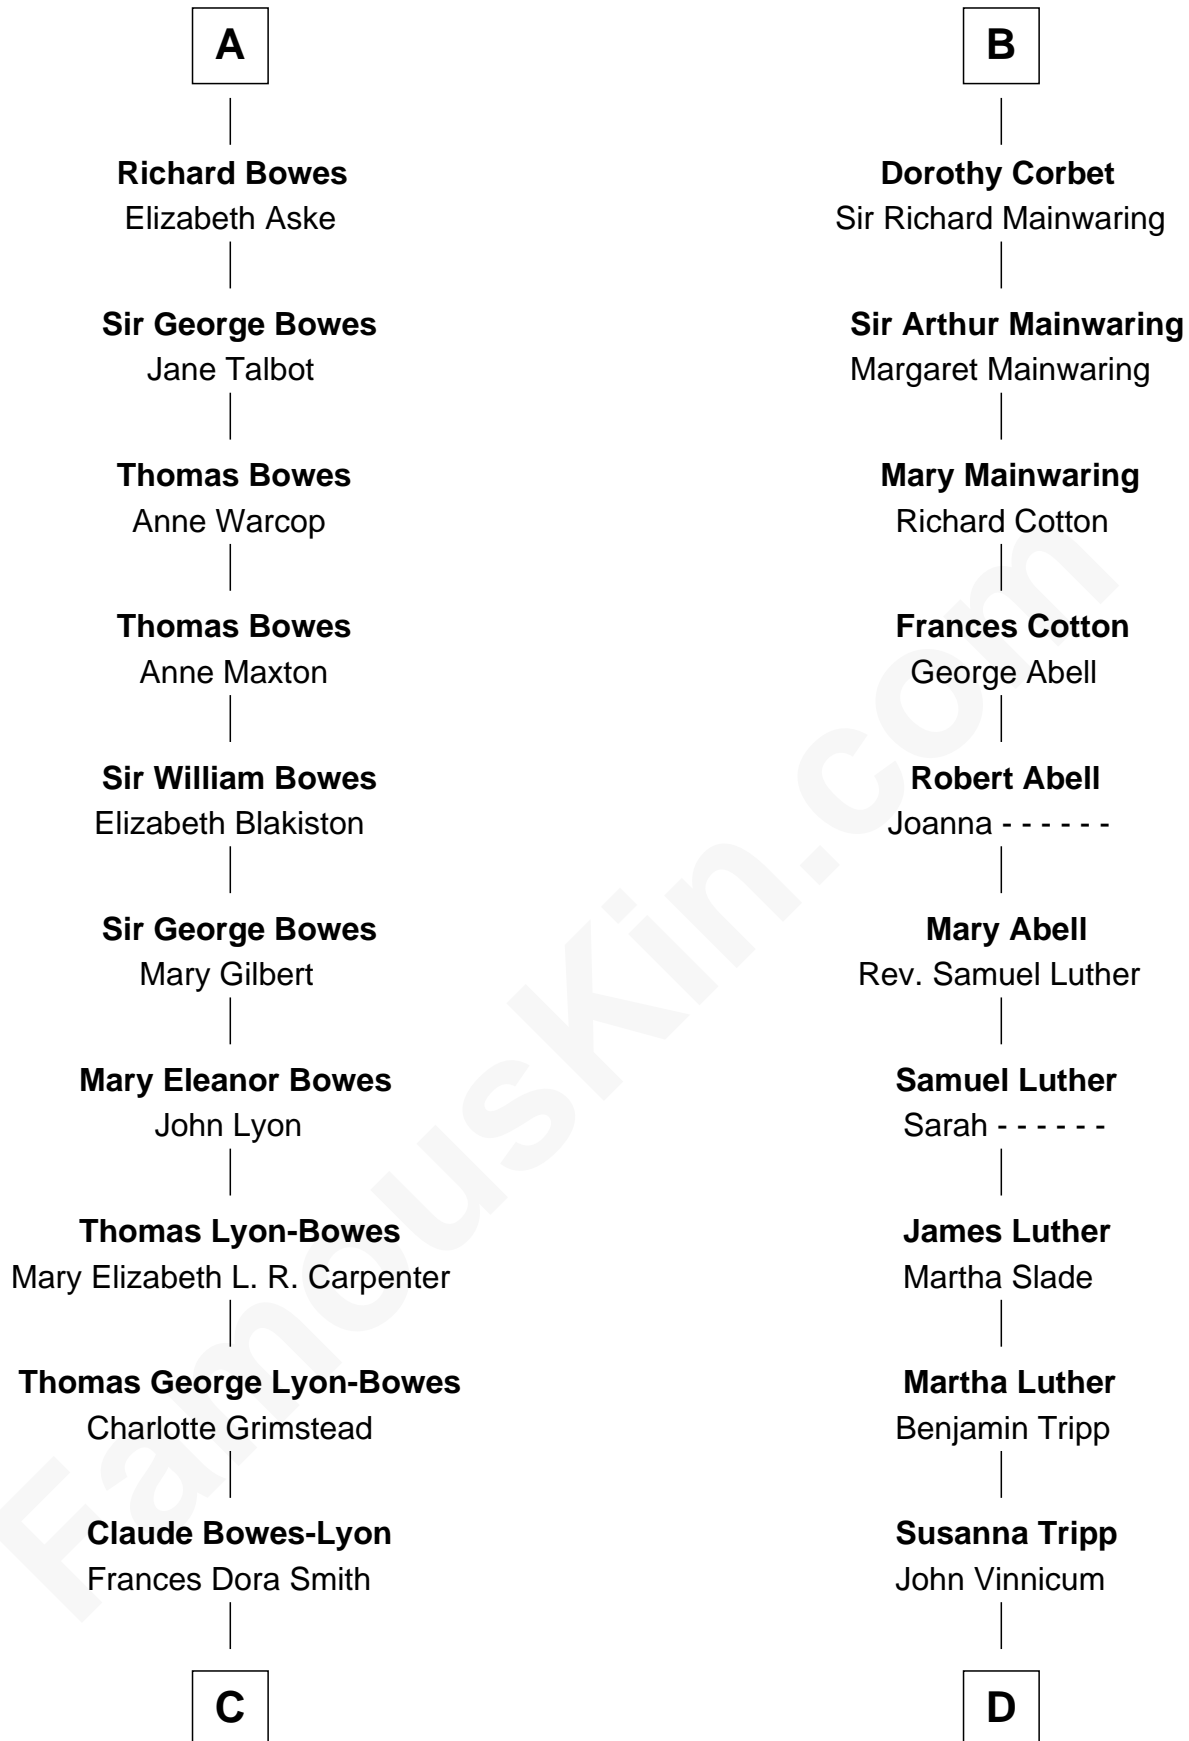

# FamousKin.com Relationship Chart of

**Prince William**

*Prince of Wales*

20th cousin 1 time removed of

**Lizzie Borden**

*Accused Murderess*

**C**

**Claude George Bowes-Lyon**  
Cecilia Nina Cavendish-Bentinck

**Elizabeth Bowes-Lyon**  
George VI, King of the United Kingdom

**Elizabeth II, Queen of the United Kingdom**  
Prince Philip of Edinburgh

**Charles III, King of the United Kingdom**  
Princess Diana Frances Spencer

**Prince William**  
*Prince of Wales*

**D**

**Sarah L. Vinnicum**  
Joseph Morse

**Anthony Morse**  
Rhoda Morrison

**Sarah Anthony Morse**  
Andrew Jackson Borden

**Lizzie Borden**  
*Accused Murderess*