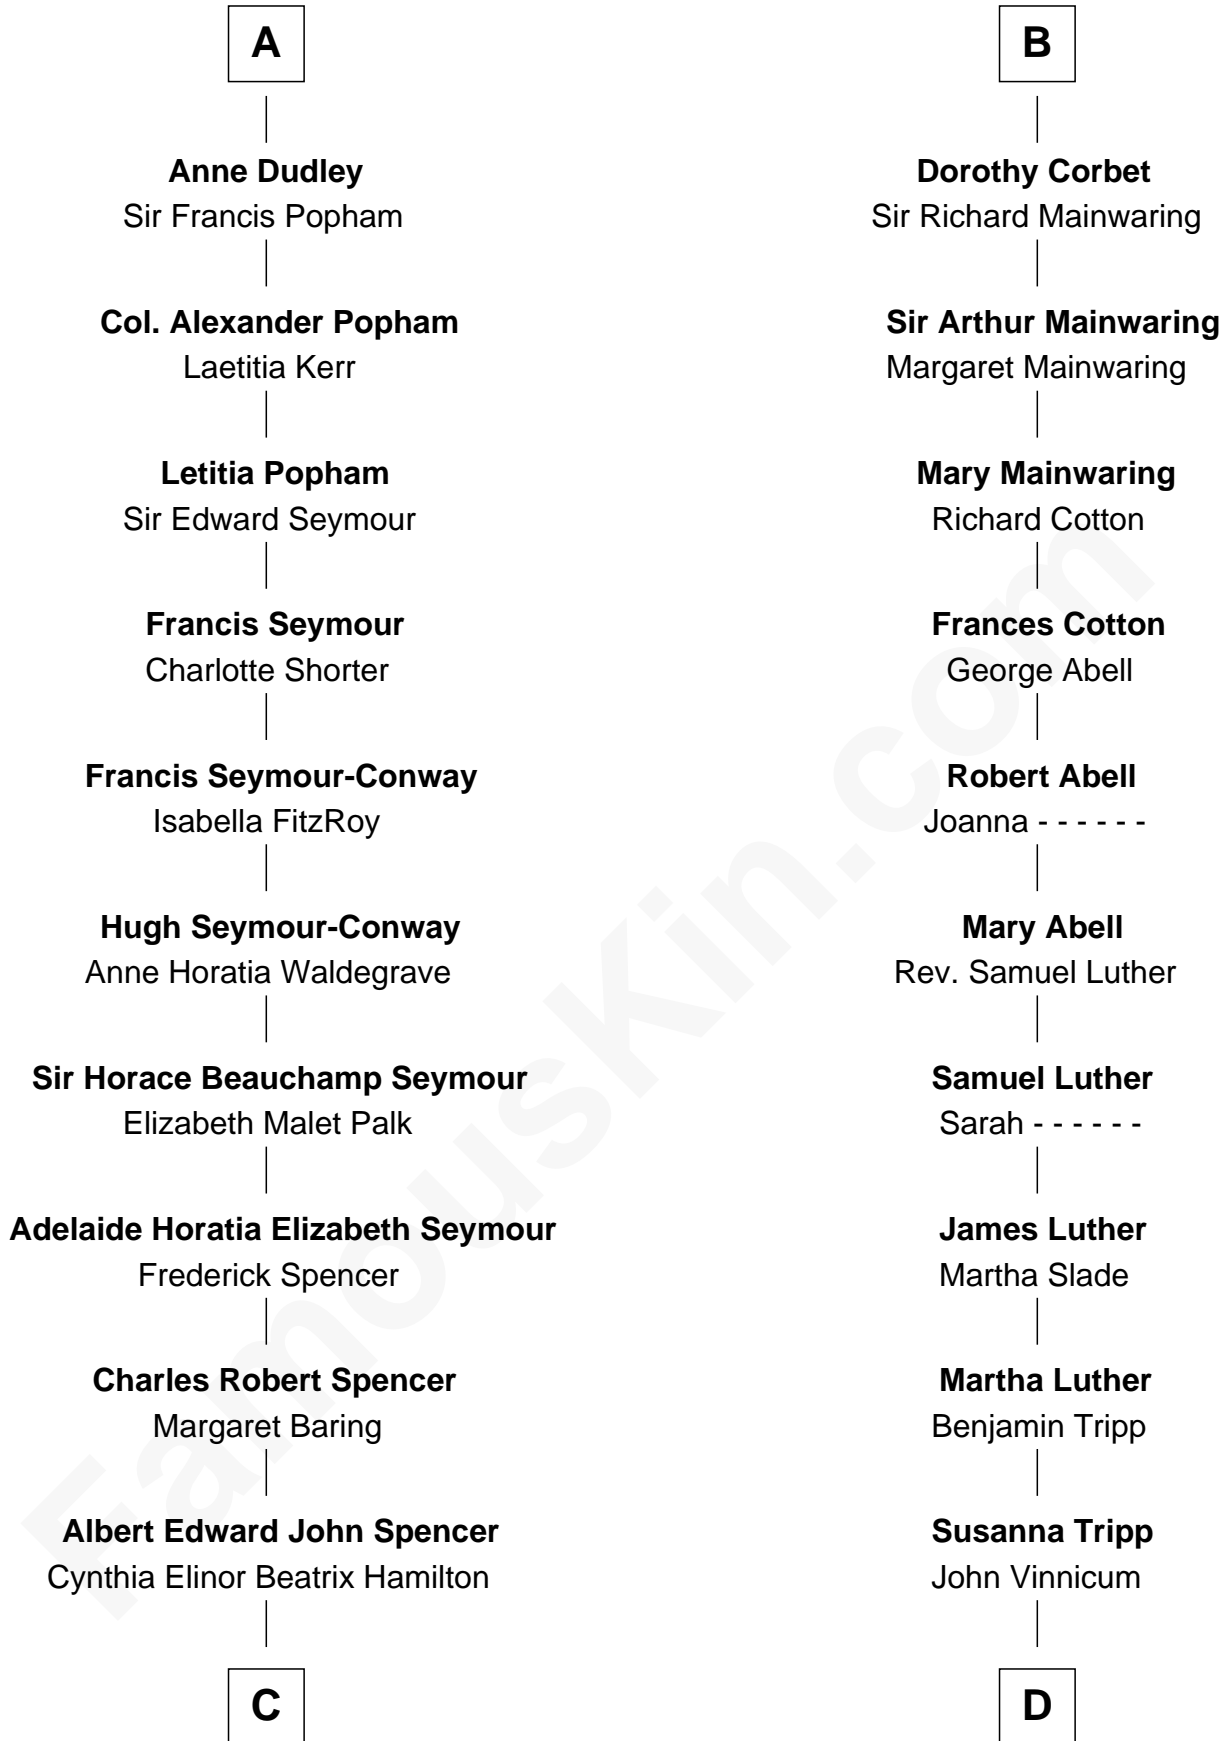

FamousKin.com Relationship Chart of

Prince William

Prince of Wales

19th cousin 1 time removed of

Lizzie Borden

Accused Murderess

Ralph de Stafford

Margaret de Audley

John Dudley
Elizabeth Gardiner

A

Elizabeth de Stafford
John de Ferrers

Robert de Ferrers
Margaret Despencer

Sir Edmund Ferrers
Ellen Roche

Sir William Ferrers
Elizabeth Belknap

Anne Ferrers
Sir Walter Devereux

Elizabeth Devereux
Sir Richard Corbet

Sir Robert Corbet
Elizabeth Vernon

B

C

Edward John Spencer
Frances Ruth Burke Roche

Princess Diana Frances Spencer
Charles III, King of the United Kingdom

Prince William
Prince of Wales