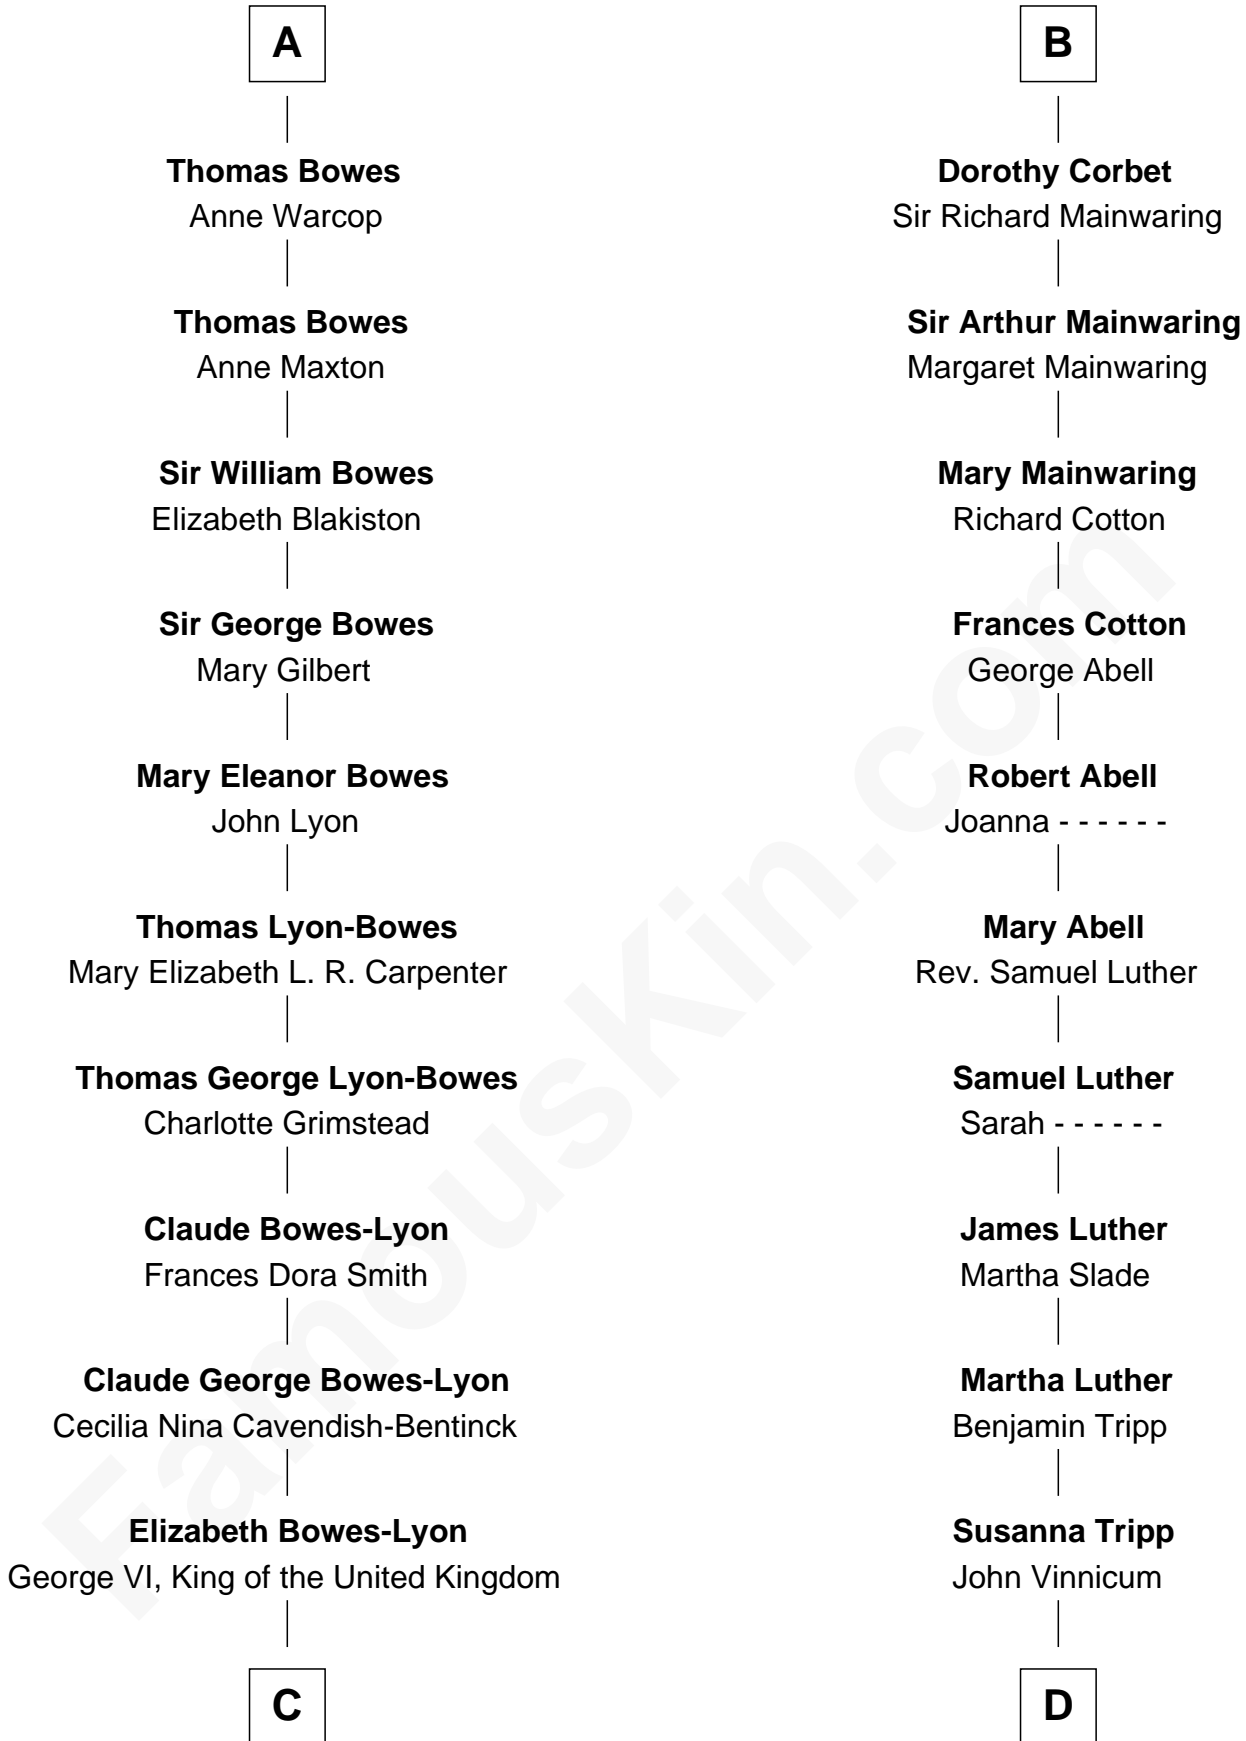

FamousKin.com Relationship Chart of

Prince William

Prince of Wales

19th cousin 1 time removed of

Lizzie Borden

Accused Murderess

Edmund Fitzalan

Alice de Warenne

C

Elizabeth II, Queen of the United Kingdom

Prince Philip of Edinburgh

Charles III, King of the United Kingdom

Princess Diana Frances Spencer

Prince William

Prince of Wales

D