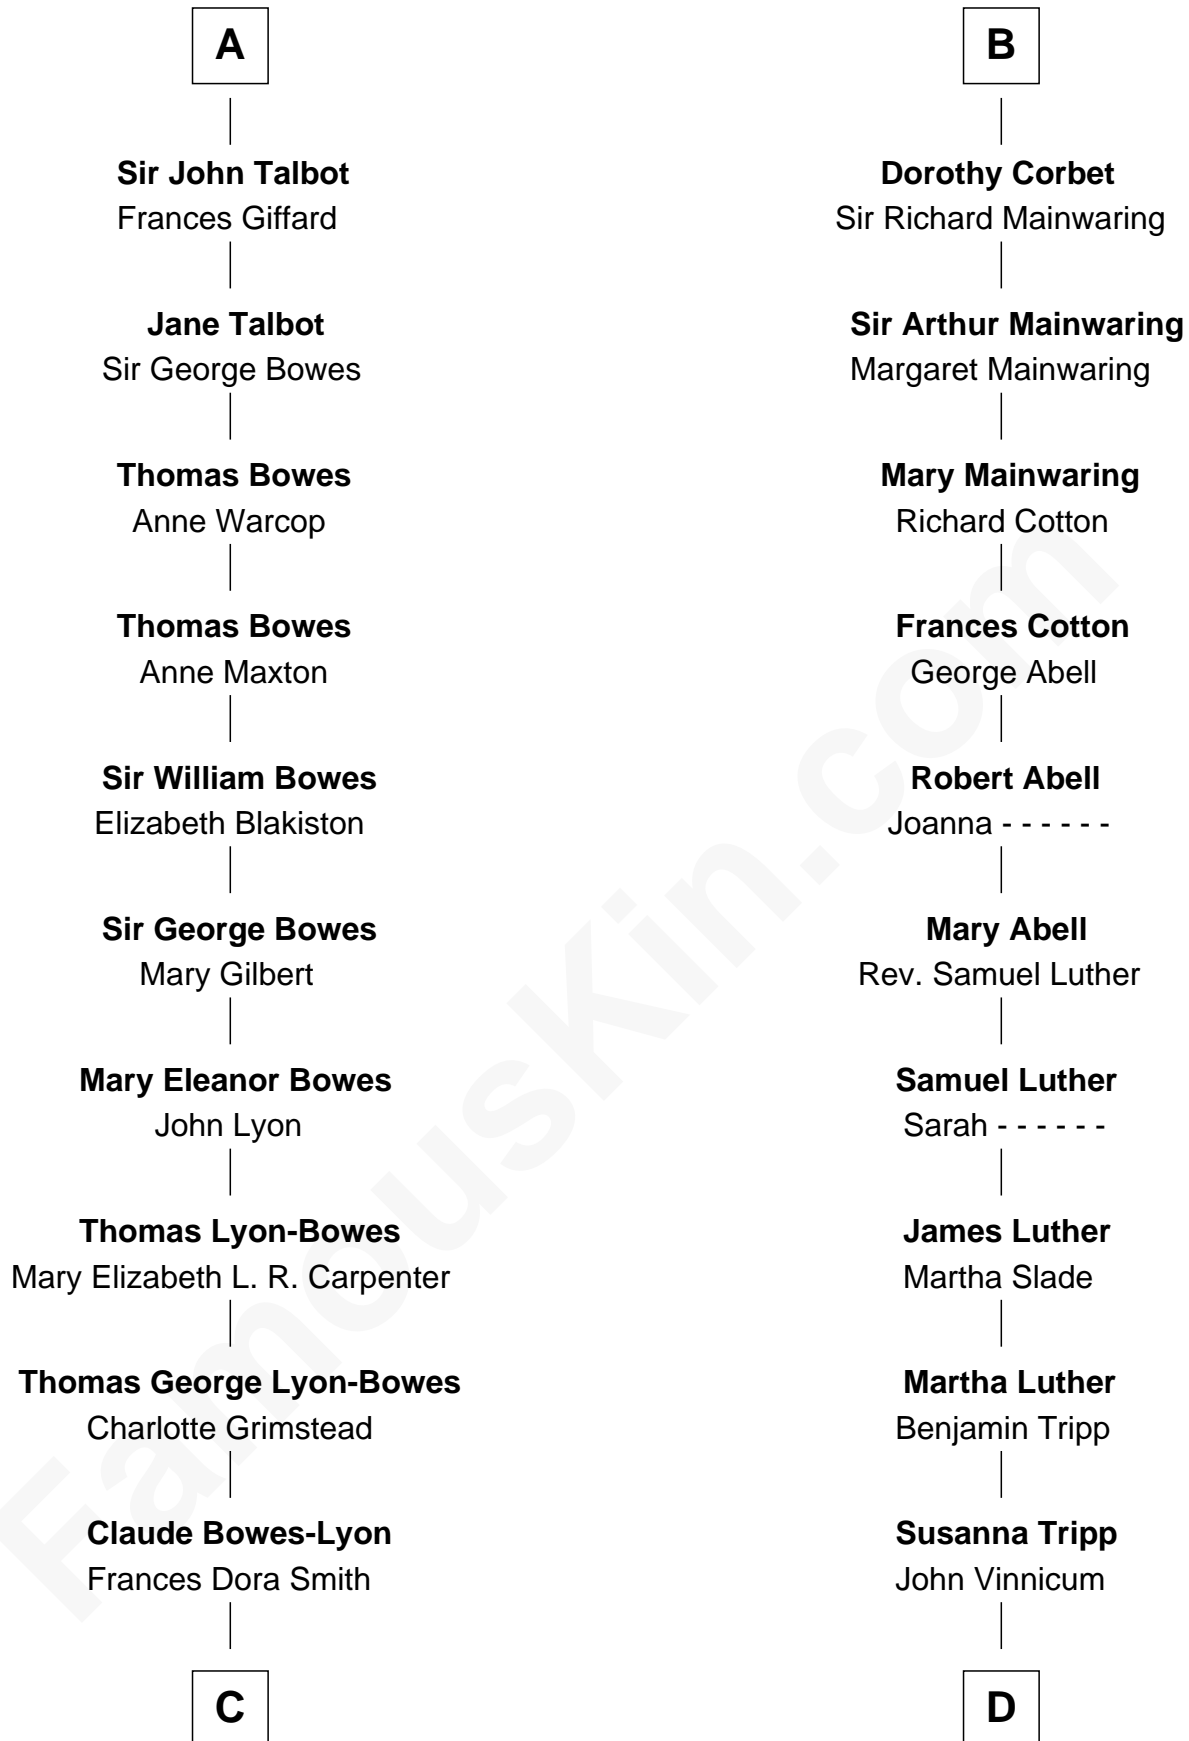

# FamousKin.com Relationship Chart of

**Prince William**

*Prince of Wales*

20th cousin 1 time removed of

**Lizzie Borden**

*Accused Murderess*

**Sir Richard de Burgh**

Margaret - - - - -

John Talbot

**Sir Gilbert Talbot**

Audrey Cotton

**Sir John Talbot**  
Margaret Troutbeck

**A**

**Joan de Burgh**

Sir John Darcy

**Elizabeth Darcy**

James le Boteler

**James Butler**

Anne de Welles

**James Butler**  
Joan Beauchamp

**Elizabeth Butler**

John Talbot

**Ann Talbot**

Sir Henry Vernon

**Elizabeth Vernon**  
Sir Robert Corbet

**B**

**C**

**Claude George Bowes-Lyon**  
Cecilia Nina Cavendish-Bentinck

**Elizabeth Bowes-Lyon**  
George VI, King of the United Kingdom

**Elizabeth II, Queen of the United Kingdom**  
Prince Philip of Edinburgh